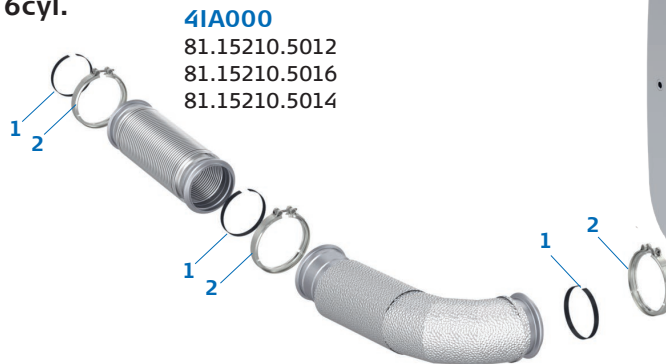

Part of a complete system offering

MAN TGX / TGS (2014)

Euro VI - Horizontal

4x2 - 6x2 - 6x2/2 - 6x2/4 - 4x4 - 6x4

Vehicle engine

D2066LF / 10.5 ltr. / 6 cyl.

206KW / 280HP
235KW / 320HP
265KW / 360HP

D2676LF / 12.4 ltr. / 6cyl.

309KW / 420HP
338KW / 460HP
368KW / 500HP

Built-in substrates*

DOC
9AA032

SCR with ASC
9AA092

*See page 94.

4IC000

81.15103.6109
81.15103.6115
81.15103.6125

4IA000
81.15210.5012
81.15210.5016
81.15210.5014

4IE001
81.15201.0295