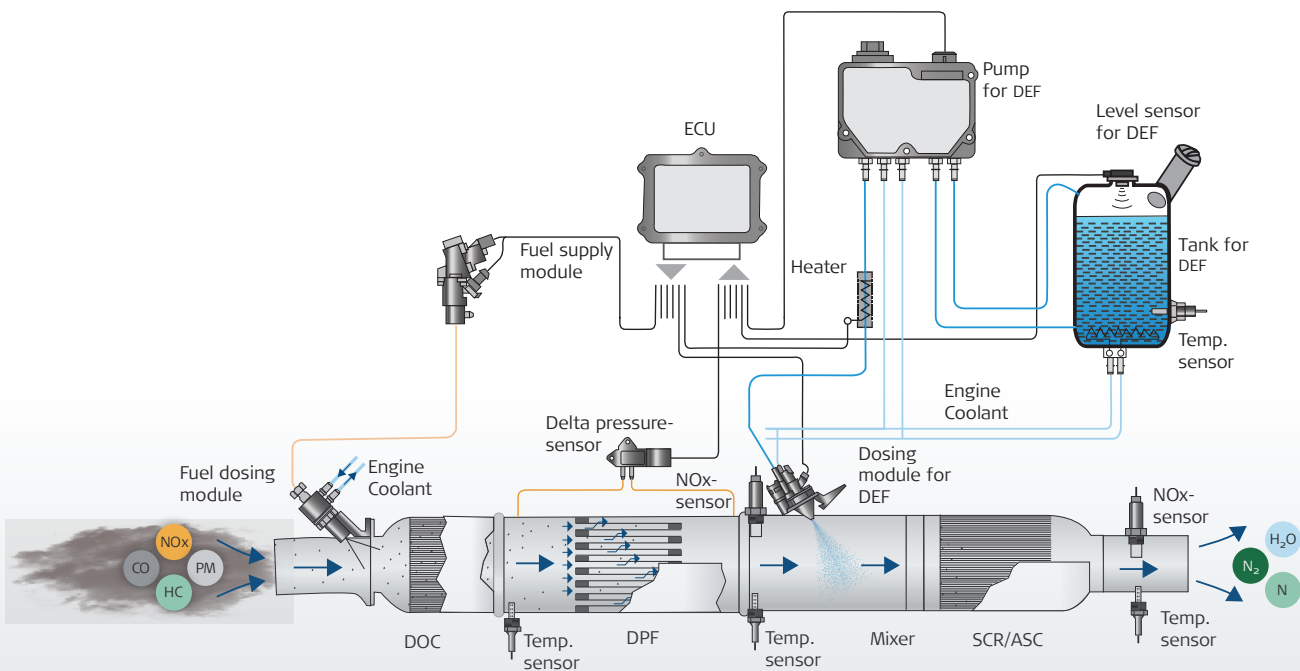

DEF Pumps, Injectors, and Filters
For direct replacement of OE parts

going the extra mile

Your Partner in Exhaust and Emission

We are proud to offer a complete range of DEF systems as part of our DinTronic line! In addition to our top-quality DEF injectors and DEF pumps, we now provide DEF filters to ensure the comprehensive health of your aftertreatment system.

DinTronic, DEF Pumps

Our DEF Pumps are:

- Directly replaceable with OE pumps
- Tested at Dinex test center
- Stock item for fast delivery
- A cost effective balance between emission control and Urea consumption

Scan here to read the Dinex Technical Service Bulletin.

DinTronic, DEF Filters

Our DEF Filters are:

- Directly replaceable with OE
- Silicone lube included
- Stock item for fast delivery

Make	OE Number	Emission Norm	Additional OE Numbers	Dinex no.
Bosch/ Cummins/ Mack/ Volvo/ John Deere/ Mopar/ Dodge/ Hino/ Komatsu/ Isuzu	21516229	EPA 10/14/17	Bosch OEM Part Numbers: 1457436088, 1457436033, 1-457-436-033 Cummins OEM Part Numbers: 2880298, 2888182, 5303604, UF101 Mack Trucks OEM Part Numbers: 21496421, 21516231 Volvo OEM Part Numbers: 21516516, 21496419, 21516229, 23381562, 21496419, 21516229, 23381562, 21496419, 21516229, 23381562, 21496419, 21516229, 23381562, 21496419, 21516229, 23381562 John Deere OEM Part Numbers: DZ114640, RE554498 Mopar Dodge OEM Part Numbers: 68087337AB, 68087337AA, K68087337AA Hino OEM Part Numbers: S17K0E0011, E-S17K0E0011 Komatsu OEM Part Numbers: 6540712320, 6540-71-2320 Isuzu GM OEM Part Numbers: 8981694030, 8-98169-403-0	8AR002
Freightliner/ Western Star	DDE A0001421089	EPA 14/17	A0001421089, 0001421089	5AR001
Freightliner/ Western Star	DDE A0001420289	EPA 10	A0001420289, 0001420289	5AR000

Diesel exhaust aftertreatment system for heavy duty EPA 10/14/17 engines