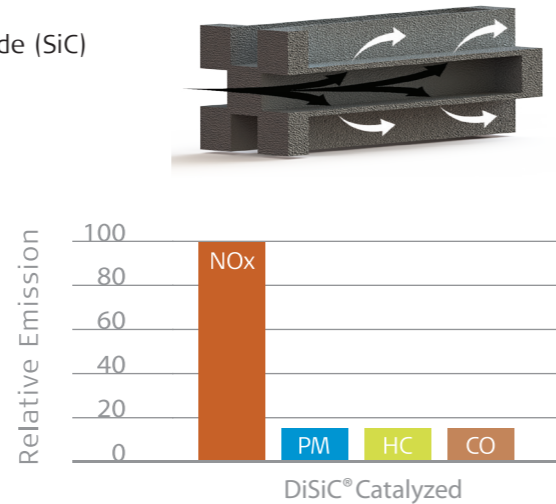

Retrofitting with Dinex

Dinex Aftermarket Particulate filters give you:

- Direct replacements of original silencers
- LEZ filter approvals in Europe
- Stainless steel material for extended lifetime
- Substrates are supplied as closed units for DPF and DOC functionality
- Reduces more than 95% of PM
- Wide range of products for all makes and models
- Wide range of universal filters suitable for Off-Road machinery
- More than 10 years of experience - Dinex has installed more than 30 000 DPF systems

Installation is simple and easy because our direct replacement solutions fit 1:1 to original silencers and no bracket or pipe adaption is necessary.

Multi-Technology

Dinex uses Silicon Carbide (SiC) filters in retrofit silencers. Silicon Carbide filters have an outstanding mechanical strength, thermal durability and it offers up to 5 times higher soot load capacity than Cordierite filters. SiC filters provides best functionality and lifetime of system. It reduces 95 - 99% of PM.
DiSiC® is registered trademark by Dinex A/S of a Silicon Carbide (SiC) Diesel Particulate Filter (DPF).

DOC's

For effective regeneration process for many applications Dinex offers solutions with combination of DOC and DPF. Metal core DOC removes carbonous oxides and hydrocarbons from the exhaust gas, rises the temperature of the exhaust gas and produces NO₂ for better DPF regeneration.