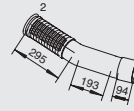

Horizontal
RHD
Standard

Front pipe

53275

942.490.3619
948.490.4719

OM501, V6
Jumbo
Air Suspension
BM 950.044, 046, 213, 214
BM 954.042

54163

942.490.1019
942.490.2019

OM501, V6
Standard, ADR