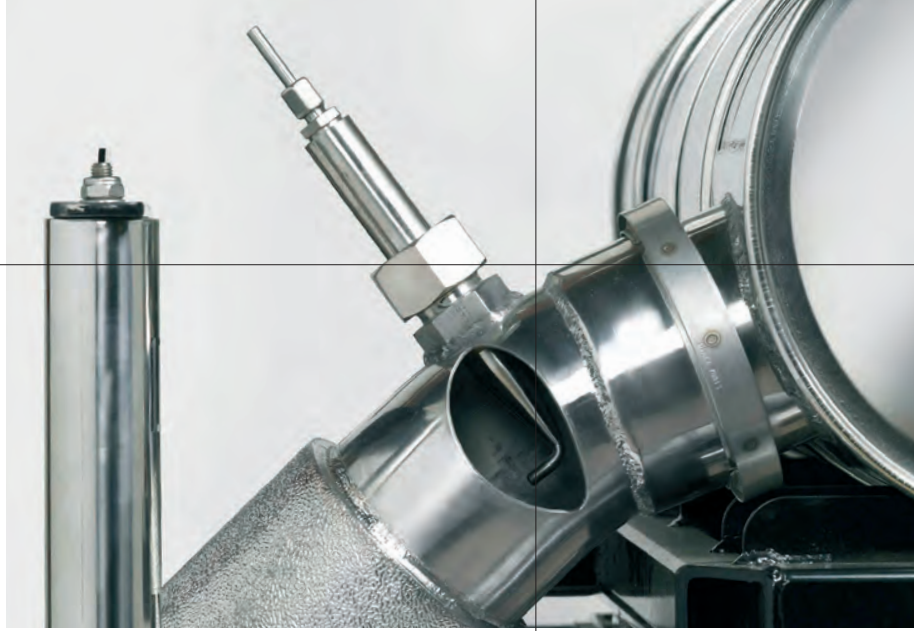

DiNOX® system

Vision

The vision of the Dinex Group is to become the world's leading manufacturer of complete exhaust and emission systems for the off- and on-road markets for diesel engines.

This includes continuous improvement of existing filter medias in conjunction with catalytic wash coating (CDPF's) and various options for active regeneration (AR).

In addition to this, effective methods for reducing nitrogen oxides (NOx) by selective catalytic reduction (SCR) and reliable, cost-effective exhaust control and monitoring systems to ensure optimal functionality and compliance.

Dinex Inhouse R&D

Dinex Emission Technology department will facilitate the Dinex vision by inhouse development as well as cooperating with the best technology providers in the world to identify, test and validate the best available technology for future emission control to be applied for diesel engines serving the on-road and off-road market segments.