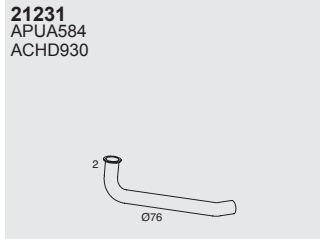

Type

Euro II

06.96 →

Cummins Engine

45.130
45.150
45.160

Front pipe