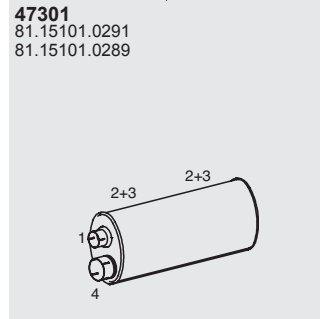

Type

Euro II/III

☞ D0836 LF
6 cyl.
206 KW/280 HP

M31
12/13/14 ton.
24/95 → 34/01
M

M32
12/13/14 ton.
28/95 → 31/05
ML

M38
18 ton.
10/95 → 31/05
M

M39
18 ton.
16/95 → 31/05
ML

M42
23/25 ton.
22/95 → 31/05
MNL

Front pipe

Silencer

Tail pipe

Mounting Parts

Horizontal
LHD/RHD
Standard

Manufacturers part numbers are quoted for reference only