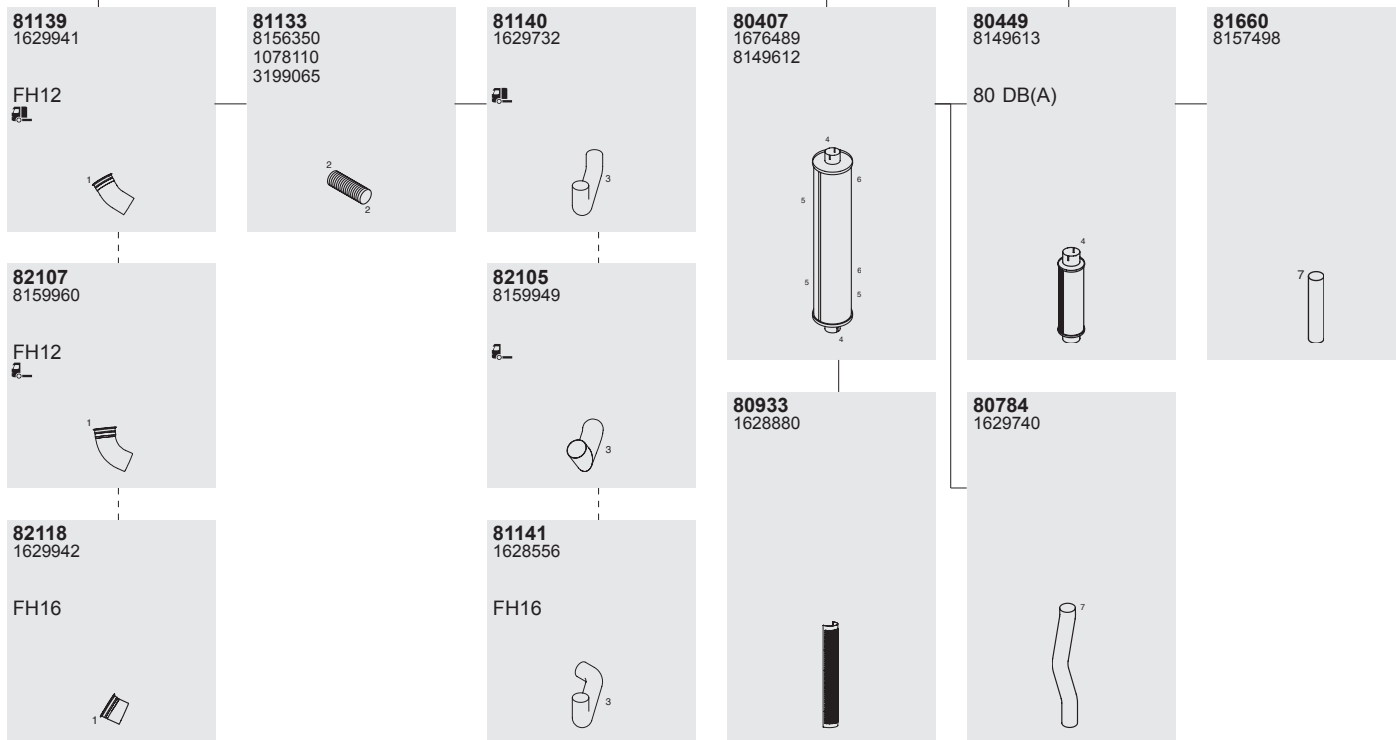

Series FH

System No.: 180201031

Type

Euro II/III

Globetrotter

FH12
FH16

Front pipe

Silencer

Tail pipe