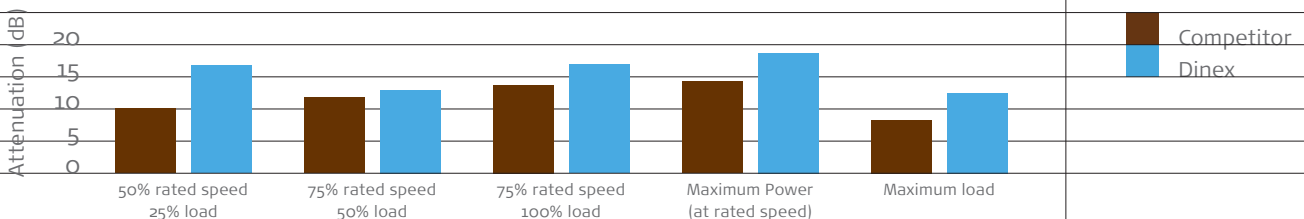

Sound attenuation is the ratio between the radiated sound power level of the exhaust system, with and without the silencer installed. An overall sound attenuation of 10 dB will by a human ear be perceived as halving of the noise level.