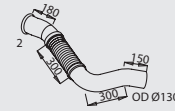

54104

942.490.3119
942.490.4219

OM501, V6