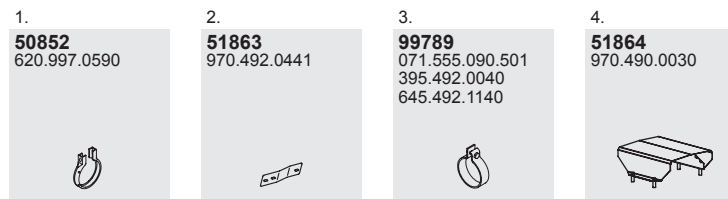

Horizontal
RHD
Standard

Front pipe

Silencer

Mounting Parts

Series ATEGO

System No.: 150201012

Manufacturers part numbers are quoted for reference only

Type	Baumuster
Euro II	950.501 953.643
	950.502 954.532
 OM906	950.503
6,37 ltr.	950.504
6 cyl.	950.505
170 KW/231 HP	950.506
205 KW/279 HP	950.507
	950.508
 1823	950.509
1828	950.531
1828 A	950.532
2628	950.533
	950.534
	950.535
	950.536
	950.537
	950.538
	950.539
	950.544
	950.546
	950.547
	950.562
	950.563
	950.602
	950.603
	950.604
	950.605
	950.613
	950.614
	950.623
	950.624
	950.625
	950.626
	950.642
	950.643
	952.502
	952.503
	952.562
	952.563
	952.641
	952.642
	952.643
	953.641