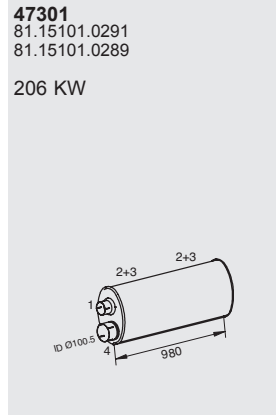

Series **M2000L**

System No.: 147000008

Type

Euro II/III

D0826 LFL
6 cyl.
162 KW/220 HP

D0836 LFL
6 cyl.
206 KW/280 HP

L95
26 ton.
04/99 →
DL

Front pipe

Silencer

Tail pipe

Mounting Parts

Horizontal
LHD/RHD
Standard