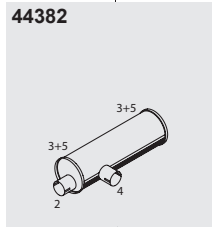

Series ROAD RUNNER

System No.: 144200028

Type

Euro I

DAF301, 302
Cummins
Non Turbo

Front pipe

Silencer

Tail pipe

Mounting Parts

Horizontal
RHD
Standard