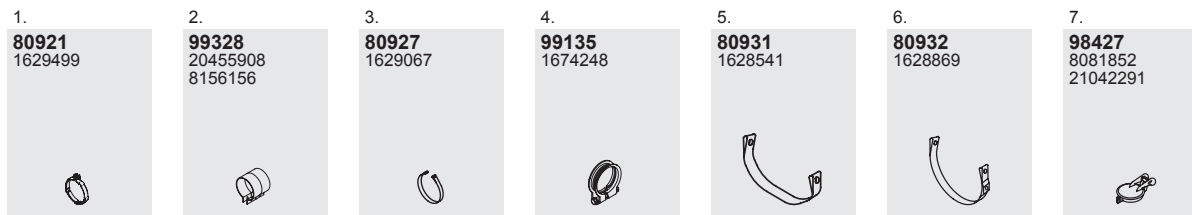

Mounting Parts