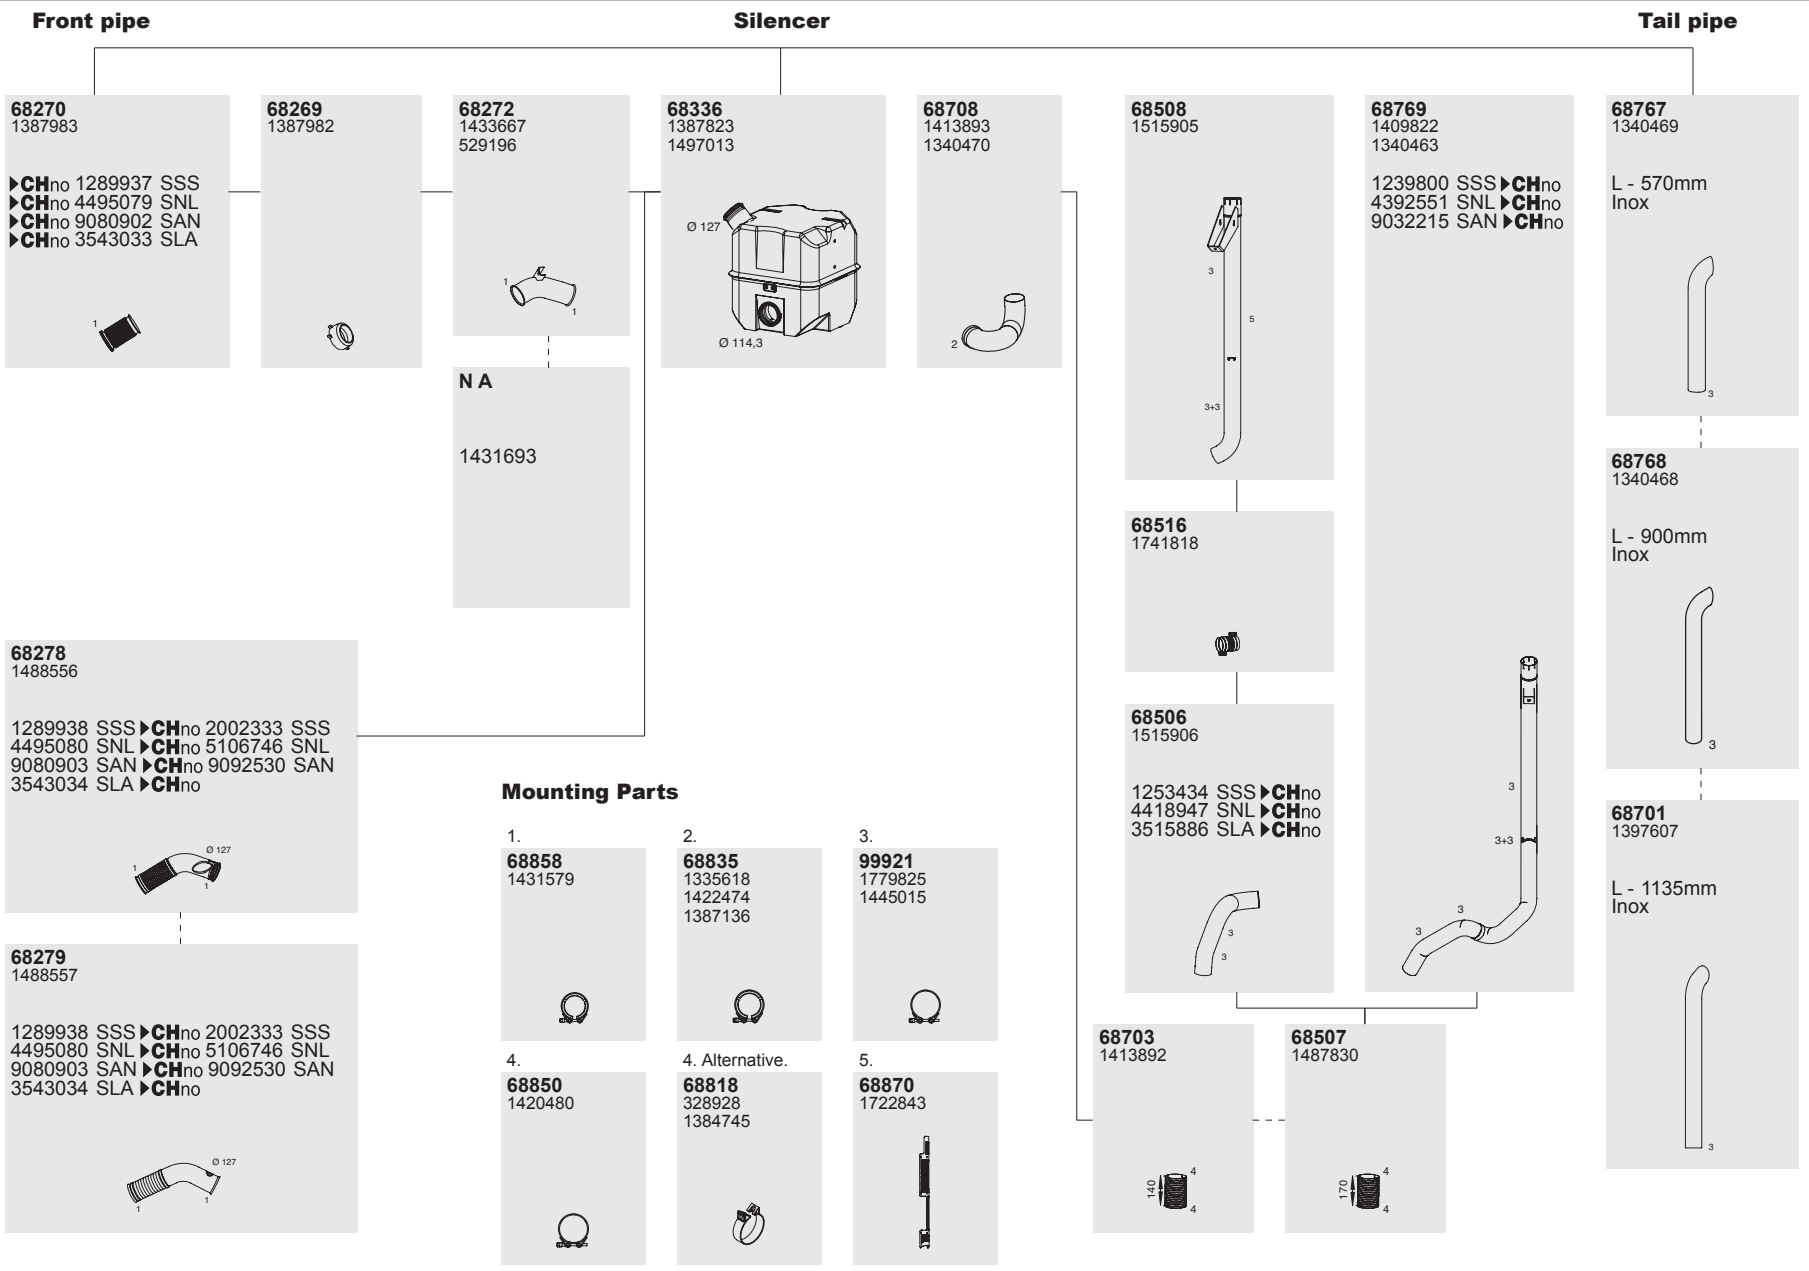

Type
Euro III
05.2000 → 2004
CP19, CR19

C164
G164
L164
DC 16
16.2 ltr.
V8 cyl.
353 KW/480 HP
426 KW/580 HP

Vertical
LHD/RHD
Standard

Manufacturers part numbers are quoted for reference only