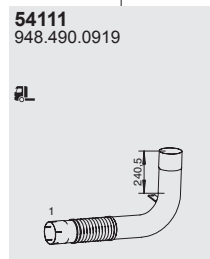

Manufacturers part numbers are quoted for reference only

Type	Baumuster	
Euro II/III	950.003	952.163
	950.004	952.182
	950.005	952.183
	950.006	952.307
	950.007	952.314
1831	950.008	952.315
1835	950.013	952.317
1840	950.014	952.325
1843	950.016	952.336
2031	950.031	954.002
2040	950.032	954.003
2053	950.033	954.012
2335	950.034	954.032
2531	950.035	954.033
2535	950.036	954.042
2540	950.037	954.082
2543	950.038	954.141
2631	950.044	954.161
2635	950.046	954.182
2640	950.083	954.223
2643	950.113	954.241
2648	950.142	
2653	950.143	
3235	950.182	
3331	950.183	
3335	950.203	
3340	950.204	
3343	950.205	
3348	950.213	
4140	950.214	
4143	950.223	
4148	950.224	
	950.225	
	950.226	
1835 L	952.003	
1840 L	952.013	
2535 L	952.072	
2543 L	952.073	
	952.141	
	952.142	
	952.143	
2040 AS	952.161	
	952.162	

Vertical
RHD
Standard

Front pipe

Silencer

Tail pipe