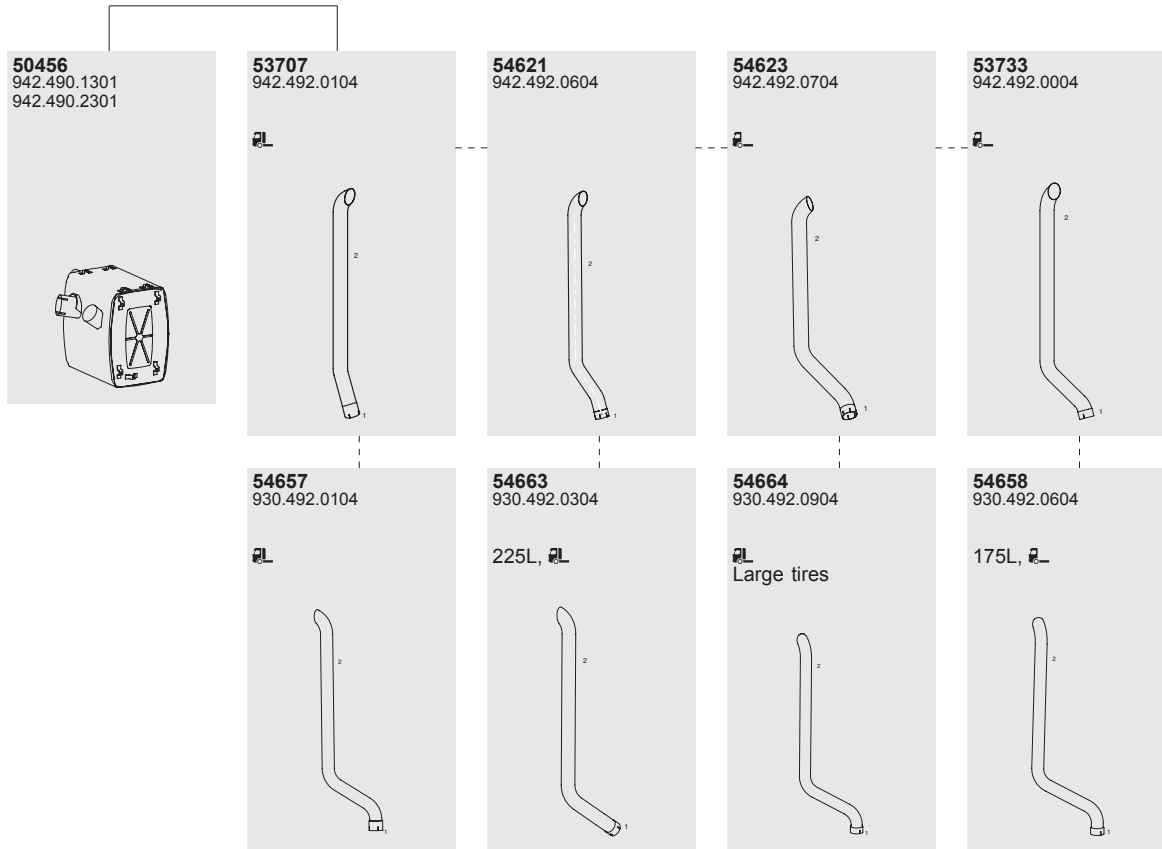

Series ACTROS

System No.: 150001007

Type Baumuster

Euro II/III
930.143
930.162
930.163
930.243
930.244
930.319
934.012
934.013
934.082
934.141
934.161
934.182
934.241

18/20/26/33 ton.

OM 501 LA
230 KW/313 HP
260 KW/354 HP
290 KW/394 HP
315 KW/428 HP

OM 502 LA
350 KW/476 HP
390 KW/530 HP

1831LS-1848LS
2031AS-2051 AS
2031S-2055S
2631-2655
2631L-2651L
2631 LS-2660LS
3331-3355
3331-3360
3331AS-3355AS
3331S-3355S
4141

WB
3300,3600,3900,
4200,4500,4800,
6300

Silencer Tail pipe

Mounting Parts

1.
99730
645.492.0440
071.555.130.500
942.492.0140

2.
51885
942.490.0141

Page 2/2
Previous page:
(syst. 150001006)

Vertical
LHD/RHD
Standard