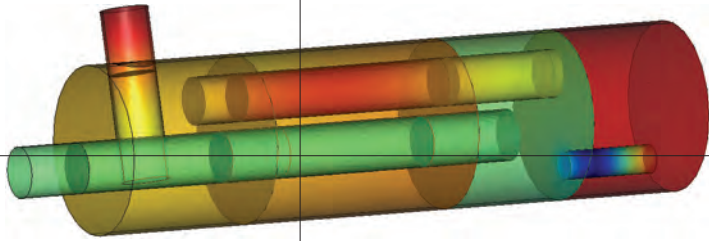

Know-How

The sound pressure distribution across the inner surface of a silencer at a single frequency ($f = 100$ Hz).

Product Development

More than 50 R&D employees work on developments of exhaust and emission control systems in house. This includes all stages from design, 3-D drawings, flow dynamics and testing at Dinex' Test Lab for noise, back pressure and prototype designs.

Design

Dinex uses SolidWorks - a 3D CAD system programme, which is a major advantage when communicating with customers as exchanging 3D models and drawings etc. is simplified.

2D Drawings

- Portable Document Format (PDF)
- 2D DXF/DWG (.DXF, .DWG)
- TIF image (.TIF)

3D Models/Assembly

- STEP AP203/214
- Initial Graphics Exchange Specification (.IGS)
- Pro/ENGINEER files (.PRT, .ASM, .XPR, .XAS)

In the development phase different methods of calculation are applied, based on theoretical values and experience, as well as information supplied by customers.

Information from customers includes:

- Engine type
- Engine power
- Exhaust temperature
- Exhaust flow
- Space envelope available

Calculations are supported by a CFD analysis using a Comsol Multiphysics system programme, which verifies the design of silencers. All new designs are tested.

Heavy Duty Emissions Standards