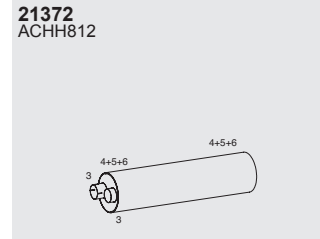

Horizontal
RHD
Standard

Type

Euro II

06.96 →

 Cummins Engine

45.130
45.150
45.160

Front pipe

Silencer