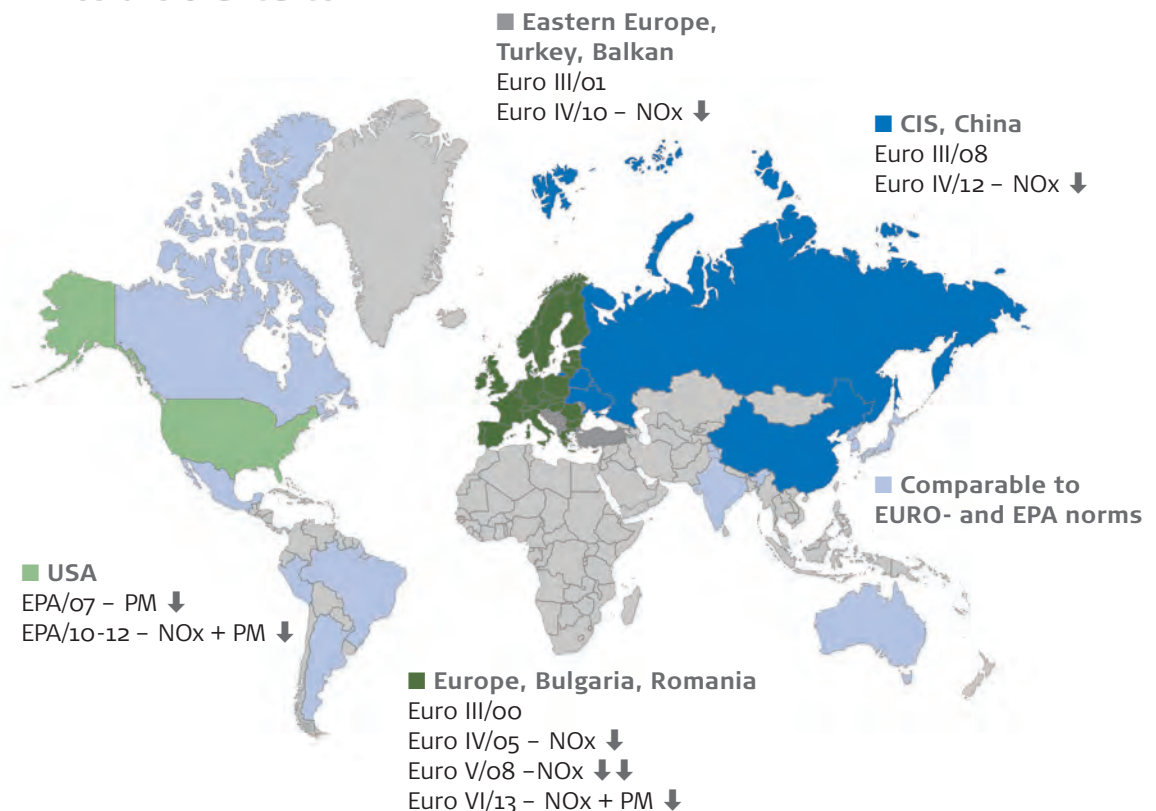

Heavy Duty Emissions Standards