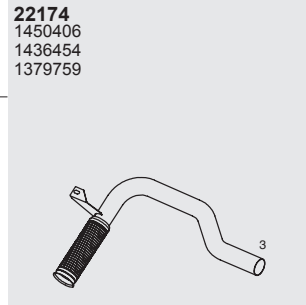

Type

Euro III
01/2001 →

18 ton.
19 ton.

FA 65.180M
FA 65.120M
FA 65.250M

CE 136 C
5,9 ltr.
6 cyl.
136 KW/185 HP

CE 162 C
5,9 ltr.
6 cyl.
162 KW/220 HP

CE 184 C
5,9 ltr.
6 cyl.
184 KW/250 HP

Front pipe