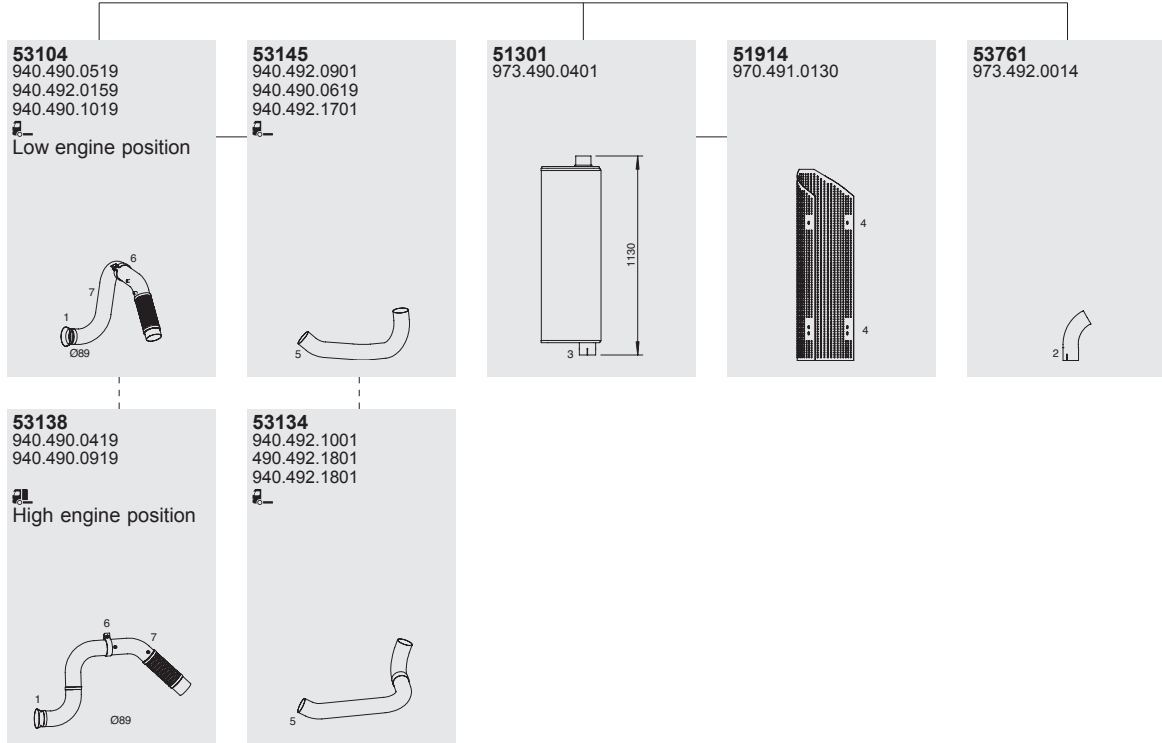

Series ATEGO

System No.: 150201012

Manufacturers part numbers are quoted for reference only

Type	Baumuster
Euro II	950.501 953.643
	950.502 954.532
OM906	950.503
6,37 ltr.	950.504
6 cyl.	950.505
170 KW/231 HP	950.506
205 KW/279 HP	950.507
	950.508
1823	950.509
1828	950.531
1828 A	950.532
2628	950.533
	950.534
	950.535
	950.536
	950.537
	950.538
	950.539
	950.544
	950.546
	950.547
	950.562
	950.563
	950.602
	950.603
	950.604
	950.605
	950.613
	950.614
	950.623
	950.624
	950.625
	950.626
	950.642
	950.643
	952.502
	952.503
	952.562
	952.563
	952.641
	952.642
	952.643
	953.641

Vertical
RHD
Standard

Front pipe

Silencer

Tail pipe