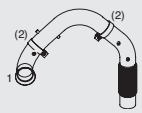

54191
944.490.1019
940.490.1819

OM 926 LA, low mounted engine

53103
940.492.0401
940.492.1601

ADR (GGVS)