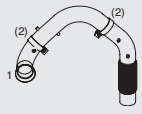

53135
940.492.1101
940.492.1901