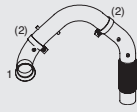

Manufacturers part numbers are quoted for reference only

Type **Baumuster**

Euro III	950.501
	950.502
1823 - 1833	950.503
	950.504
	950.505
1823L - 1833L	950.506
2528L - 2533L	950.507
	950.508
	950.509
1823K - 1833K	950.531
	950.532
	950.533
1823LS - 1833LS	950.534
	950.535
	950.536
	950.537
	950.538
	950.539
	950.544
	950.546
	950.547
	950.613
	950.614
	952.502
	952.503
	954.532

Front pipe

53104
940.490.0519
940.492.0159
940.490.1019
Low mounted engine.
(R6)

54190
944.490.0919
944.490.1919
940.490.1919
High mounted engine.

54191
944.490.1019
940.490.1819
OM926LA, low mounted engine.

53103
940.492.0401
940.492.1601
 ADR (GGVS)

53135
940.492.1101
940.492.1901

Silencer

50491
940.490.0101
Road vehicle

51338
940.490.0501
Construction site vehicle

51302
940.490.0601
ADR (GGVS)

Mounting Parts

1.
50852
620.997.0590

2.
99789
071.555.090.501
395.492.0040
645.492.1140

3.
50924
674.492.0040

4.
99702
655.492.0140
071.555.124.501

Horizontal
LHD/RHD
Standard