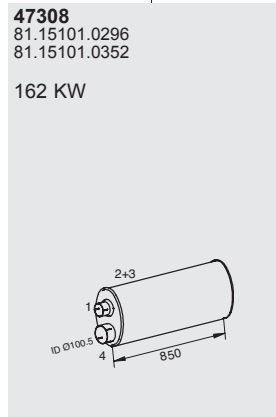

Tail pipe

Mounting Parts

Horizontal
LHD/RHD
Standard