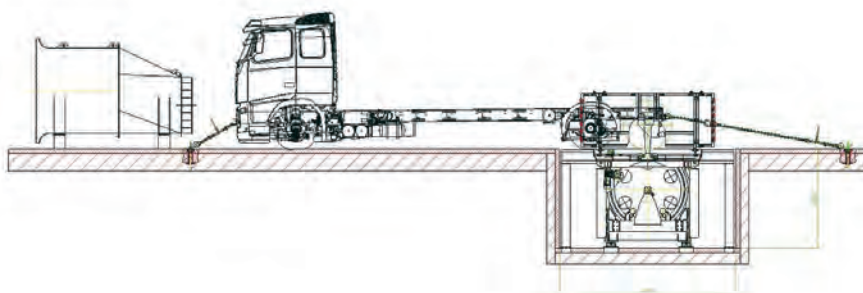

Dinex Technology Centre
established 2007.

Test and Documentation

The in-house test centre includes a range of engine test benches making it possible to test and document silencer functionality with regards to sound attenuation and back pressure. Sound levels are measured in 1/3-octave frequency intervals from 50 Hz to 8 kHz. All tests are carried out according to Dinex standard testing methods or alternatively to customer requirements.

The test centre is used as a design tool for R&D purposes, for documentation and quality control. The new test centre can also take the customer's vehicle or engine and test and validate products.

Technology and New R&D Centre

Dinex has installed in excess of 30,000 filter systems in Europe and gained huge experience in emission control installations. In line with the new EURO V and EURO VI regulations, Dinex has established Dinex Emission Technology A/S to ensure the required competences within the Group.

The new Dinex Technology Centre enables Dinex to develop, test and validate silencers and emission technologies much faster, with greater flexibility and accuracy, and in great detail.

The benefit for our customers is an even more professional and scientific approach, resulting in a higher level of development, verification and documentation that will allow Dinex to work with customers to meet tomorrow's challenges for exhaust and emission systems.

The Dinex Technology Centre covers 1,400 m² and includes a new - 900 m³ - reverberant sound chamber with Brüel & Kjær measurement equipment for even more detailed analysis of noise and vibrations. In addition, the technology centre includes two new Horiba engine dyno's for engines up to 600 kW and a chassis dyno for vehicles up to 18 m and 600 kW.