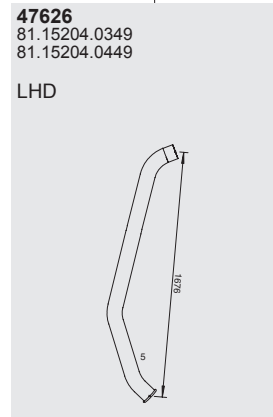

Tail pipe

Mounting Parts

Horizontal
LHD/RHD
Standard