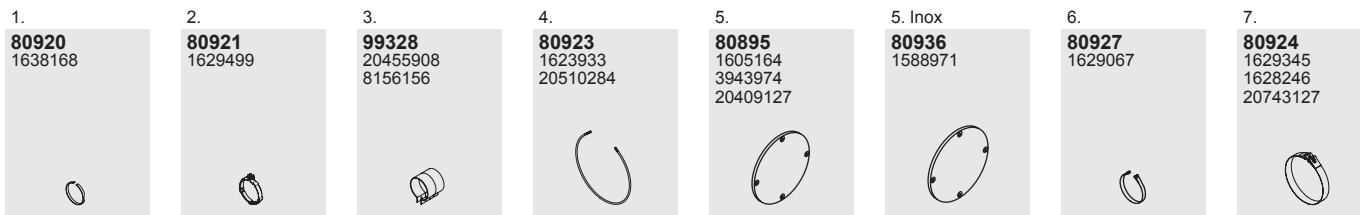

Mounting Parts

Horizontal
LHD/RHD
Standard