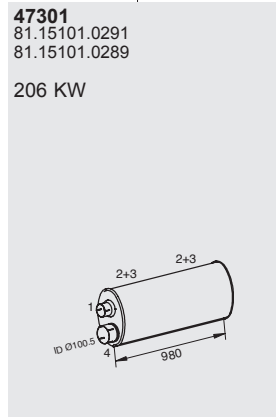

Type

Euro II/III

D0826 LFL
6 cyl.
162 KW/220 HP

D0836 LFL
6 cyl.
206 KW/280 HP

L95
26 ton.
04/99 →
DL

Front pipe

Silencer

Tail pipe

Mounting Parts

Horizontal
LHD/RHD
Standard