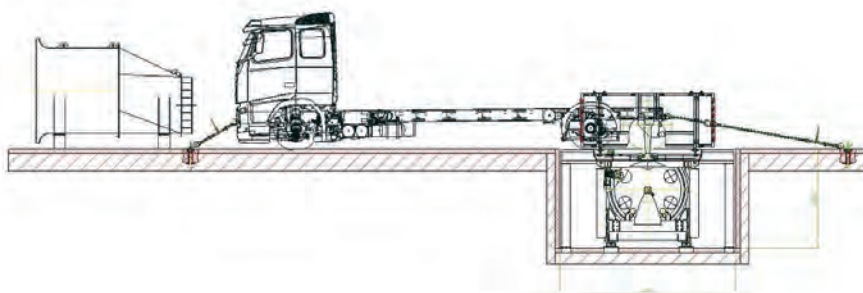

Dinex Technology Centre
established 2007.

Test and Documentation

The in-house test centre includes a range of engine test benches making it possible to test and document silencer functionality with regards to sound attenuation and back pressure. Sound levels are measured in 1/3-octave frequency intervals from 50 Hz to 8 kHz. All tests are carried out according to Dinex standard testing methods or alternatively to customer requirements.

The test centre is used as a design tool for R&D purposes, for documentation and quality control. The new test centre can also take the customer's vehicle or engine and test and validate products.

Technology and New R&D Centre

Dinex has installed in excess of 30,000 filter systems in Europe and gained huge experience in emission control installations. In line with the new EURO V and EURO VI regulations, Dinex has established Dinex Emission Technology A/S to ensure the required competences within the Group.

The new Dinex Technology Centre enables Dinex to develop, test and validate silencers and emission technologies much faster, with greater flexibility and accuracy, and in great detail.

The benefit for our customers is an even more professional and scientific approach, resulting in a higher level of development, verification and documentation that will allow Dinex to work with customers to meet tomorrow's challenges for exhaust and emission systems.

The Dinex Technology Centre covers 1,400 m² and includes a new - 900 m³ - reverberant sound chamber with Brüel & Kjær measurement equipment for even more detailed analysis of noise and vibrations. In addition, the technology centre includes two new Horiba engine dyno's for engines up to 600 kW and a chassis dyno for vehicles up to 18 m and 600 kW.