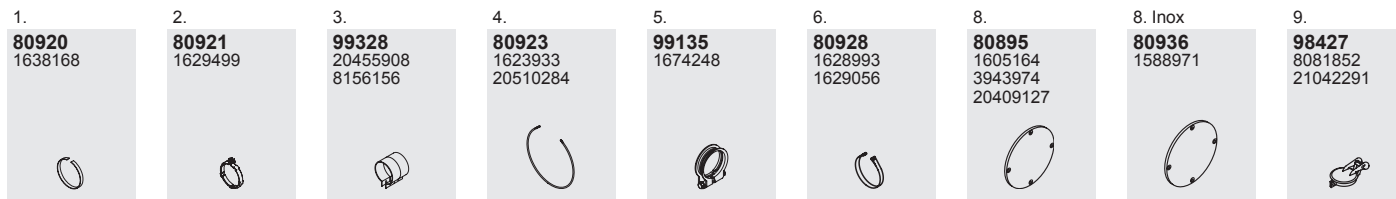

Vertical
LHD
Standard

Manufacturers part numbers are quoted for reference only