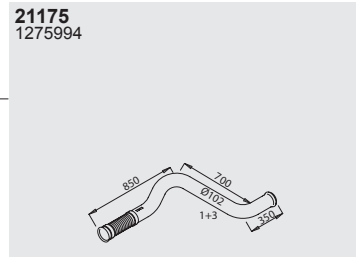

Horizontal
LHD
Standard

Type

Euro II

Front pipe

Silencer

Mounting Parts

Horizontal
LHD
Standard

Type