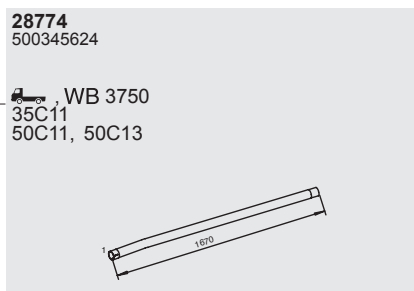

Mounting Parts

Tail pipe