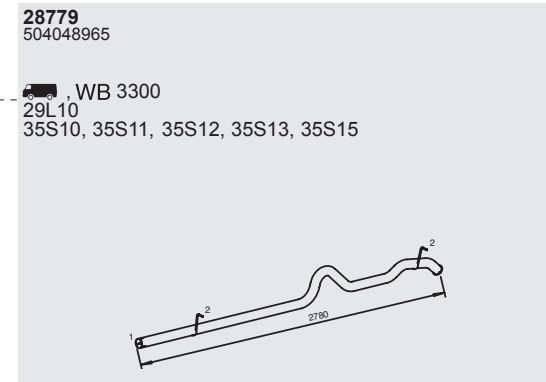

Mounting Parts

Tail pipe