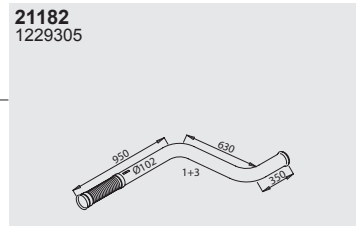

Type

Euro II

Front pipe

Silencer

Mounting Parts

Horizontal
LHD
Standard