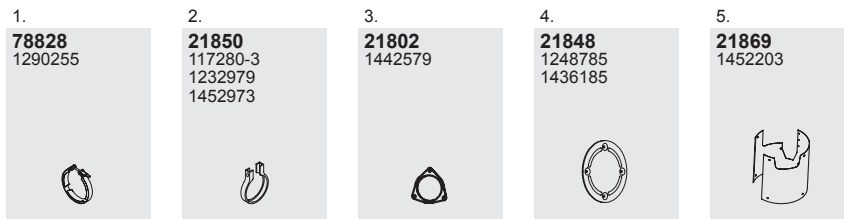

Manufacturers part numbers are quoted for reference only

Type

Euro III →
01.2001 →

CF 75

FAD 75.250Q
FAD 75.360Q

**PE 183 C/
PR 183 S**
**PE 265 C/
PR 265 S**
9,2 ltr.
6 cyl.
183 KW/249 HP
265 KW/360 HP

CF 85

⑧XX②
FAC 85.340S
FAC 85.380S
FAC 85.430S
FAC 85.480S

⑧XX④
FAD 85.340S
FAD 85.380S
FAD 85.430S
FAD 85.480S

⑥XX②
FAN 85.430S

⑧XX②
FAX 85.340S
FAX 85.380S
FAX 85.430S
FAX 85.480S

**XE250C/280C
XE315C/355C**
12,6 ltr.
6 cyl.
250 KW/340 HP
280 KW/381 HP
315 KW/428 HP
355 KW/483 HP

Horizontal
LHD/RHD
Standard

Mounting Parts