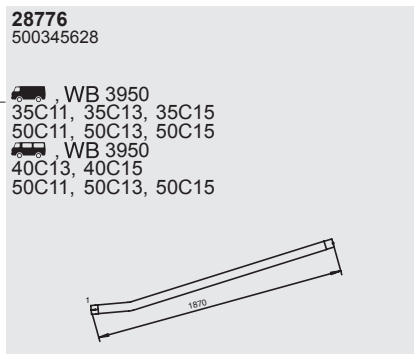

Mounting Parts

Tail pipe