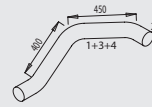

47166
81.15204.5757

T34