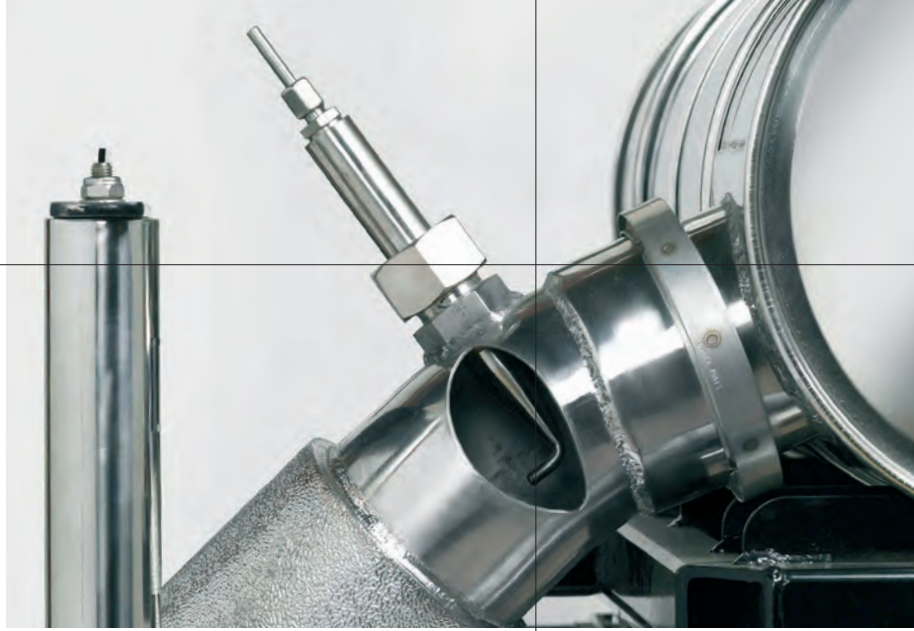

DiNOX® system

Vision

The vision of the Dinex Group is to become the world's leading manufacturer of complete exhaust and emission systems for the off- and on-road markets for diesel engines.

This includes continuous improvement of existing filter medias in conjunction with catalytic wash coating (CDPF's) and various options for active regeneration (AR).

In addition to this, effective methods for reducing nitrogen oxides (NOx) by selective catalytic reduction (SCR) and reliable, cost effective exhaust control and monitoring systems to ensure optimal functionality and compliance.

Dinex Inhouse R&D

Dinex Emission Technology department will facilitate the Dinex vision by inhouse development as well as cooperating with the best technology providers in the world to identify, test and validate the best available technology for future emission control to be applied for diesel engines serving the on-road and off-road market segments.