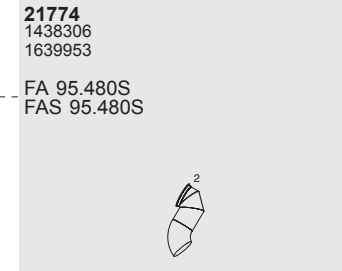

21774
1438306
1639953

FA 95.480S
FAS 95.480S