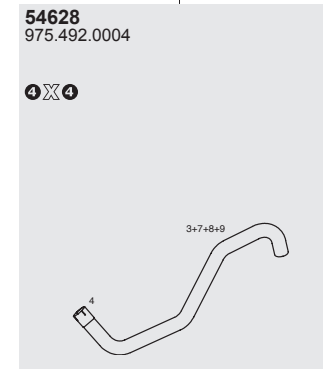

Manufacturers part numbers are quoted for reference only

Type	Baumuster	
Euro II/III	970.021	970.268
	970.022	970.273
OM 906 LA	970.023	970.275
6,4 ltr.	970.024	970.277
6 cyl.	970.025	970.278
170 KW/231 HP	970.027	970.362
205 KW/279 HP	970.031	970.363
	970.032	970.373
	970.033	972.021
	970.035	972.031
823	970.037	972.072
823 K/L	970.043	972.372
923	970.045	974.262
923 K/L	970.047	974.263
1023	970.050	975.072
1023 L	970.053	975.262
1223	970.055	976.053
1223 L	970.057	976.054
1225 AF/F	970.058	976.063
1228	970.059	976.064
1228 L	970.063	976.065
1229	970.065	976.075
1323	970.067	976.077
1323 L/LKO/LS	970.068	976.332
1325	970.073	976.334
1325 AF/F	970.075	976.353
1328	970.077	976.354
1328 AF/F/L/LS	970.078	976.363
1523	970.221	976.364
1523 A/AK	970.222	976.373
1523 K/KO/L	970.223	976.374
1525 AF	970.225	
1528	970.227	
1528 AF/F/L	970.233	
	970.235	
	970.237	
	970.243	
	970.253	
	970.255	
	970.257	
	970.258	
	970.265	
	970.267	

Horizontal
LHD
Standard

Front pipe

Silencer

Tail pipe

Mounting Parts