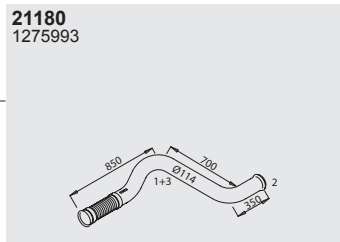

Type

Euro II

85

Front pipe

Silencer

Mounting Parts

Horizontal
LHD
Standard