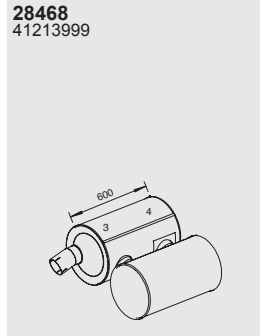

Series EUROTRAKKER CURSOR

System No.: 128101015

Manufacturers part numbers are quoted for reference only

Type

Euro III

WB 3500
720 E44

WB 3500
260 E38
720 E44

WB 3800
190 E44
260 E38
400 E38

WB 4500
190 E38

WB 4800
380 E38

Front pipe

Silencer

Tail pipe

Mounting Parts

Vertical
LHD
Standard