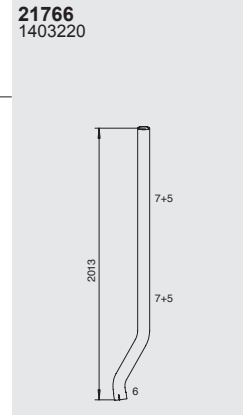

Tail pipe

Mounting Parts

Vertical
LHD/RHD
Standard