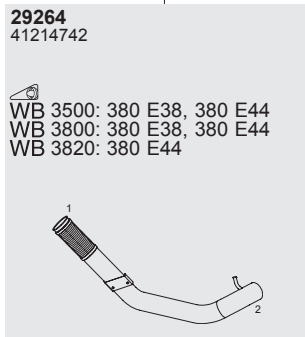

Manufacturers part numbers are quoted for reference only

Type

Euro III

WB 3200
380 E38
380 E44
380 E48
380 E48 (Hydr. retarder)

WB 3500
380 E38
380 E44
380 E48

WB 3800
380 E38
380 E44

WB 3820
380 E38
380 E44
380 E48 (Hydr. retarder)

WB 4200
380 E38
380 E44
380 E44 (Hydr. retarder)
380 E48
380 E48 (Hydr. retarder)

WB 4500
380 E44

WB 4800
380 E48

Front pipe

Silencer

Mounting Parts

Horizontal
LHD
Standard