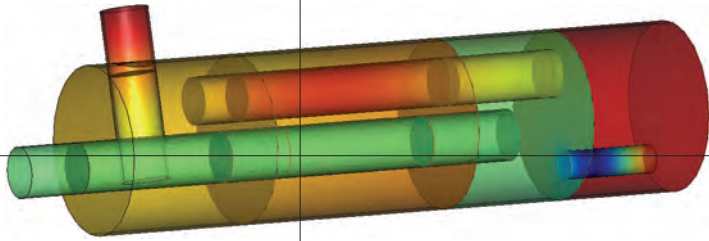

Know-How

The sound pressure distribution across the inner surface of a silencer at a single frequency ($f = 100$ Hz).

Product Development

More than 50 R&D employees work on developments of exhaust and emission control systems in house. This includes all stages from design, 3-D drawings, flow dynamics and testing at Dinex' Test Lab for noise, back pressure and prototype designs.

Design

Dinex uses SolidWorks - a 3D CAD system programme, which is a major advantage when communicating with customers as exchanging 3D models and drawings etc. is simplified.

2D Drawings

- Portable Document Format (PDF)
- 2D DXF/DWG (.DXF, .DWG)
- TIF image (.TIF)

3D Models/Assembly

- STEP AP203/214
- Initial Graphics Exchange Specification (.IGS)
- Pro/ENGINEER files (.PRT, .ASM, .XPR, .XAS)

In the development phase different methods of calculation are applied, based on theoretical values and experience, as well as information supplied by customers.

Information from customers includes:

- Engine type
- Engine power
- Exhaust temperature
- Exhaust flow
- Space envelope available

Calculations are supported by a CFD analysis using a Comsol Multiphysics system programme, which verifies the design of silencers. All new designs are tested.

Heavy Duty Emissions Standards