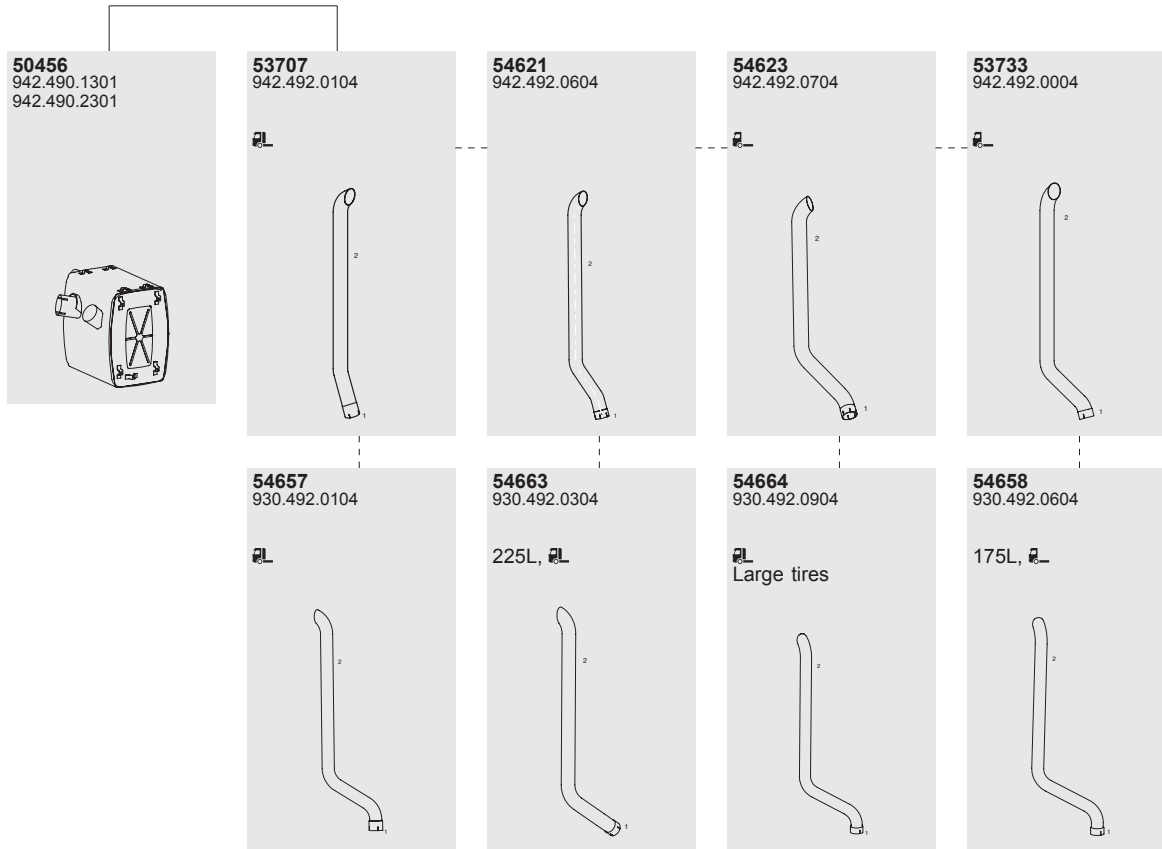

Series ACTROS

System No.: 150001007

Type Baumuster

Euro II/III
930.143
930.162
930.163
930.243
930.244
930.319
934.012
934.013
934.082
934.141
934.161
934.182
934.241

18/20/26/33 ton.

OM 501 LA
230 KW/313 HP
260 KW/354 HP
290 KW/394 HP
315 KW/428 HP

OM 502 LA
350 KW/476 HP
390 KW/530 HP

1831LS-1848LS
2031AS-2051 AS
2031S-2055S
2631-2655
2631L-2651L
2631 LS-2660LS
3331-3355
3331-3360
3331AS-3355AS
3331S-3355S
4141

WB
3300,3600,3900,
4200,4500,4800,
6300

Page 2/2
Previous page:
(syst. 150001006)

Vertical
LHD/RHD
Standard

Silencer Tail pipe

Mounting Parts