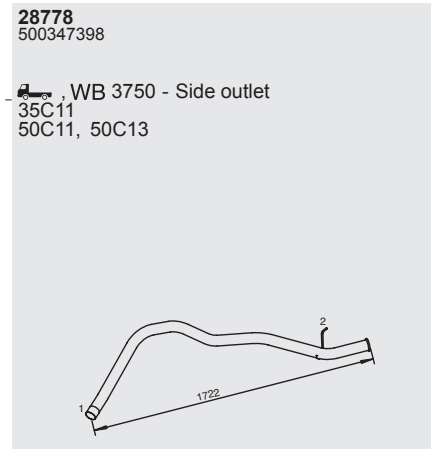

Mounting Parts

Tail pipe