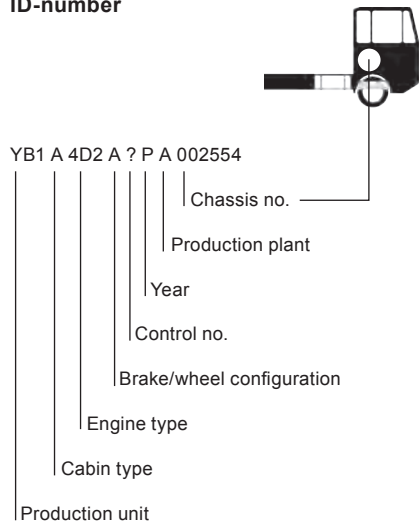

Identification System VOLVO

Identification

For identification the following information is required: ID-number, production unit, year of production, engine type and model designation

ID-number

Production unit

YV2	Sweden (S)
YB1	Belgium (B)
SCV	Scotland (UK)
9BV	Brazil (BRA)

Cabin type

A	}	
E		
F		
H		
J		
L	}	
B		
D		
N		

Engine type

Code	Engine type	Code	Engine type	Code	Engine type	Code	Engine type
04A	TD40A	7A3	TD71FD	2B2	TD102FS	4B1	D12A340
4A1	TD41G	7A5	TD71FS	5A5	TD103E	4B2	D12A380
4C8	TD4A140	2CK	TD71FSQ	5A9	TD103EA	4B3	D12A420
06A	TD60A	2CL	TD71FQ	5A6	TD103ES	4DP	D12C340
0BB	TD60B	7AB	TD71FCQ	4C7	D10A310	4DR	D12C345
06C	TD60C	2CR	TD72FCQ	4B9	D10A320	4DM	D12C380
6A4	TD61F	2CT	TD72FEQ	4C2	D10A350	4DH	D12C385
6A5	TD61FA	5A3	TD73E	4C1	D10A360	4DC	D12C390
6A3	TD61FB	5A4	TD73ES	4DT	D10B320	4DA	D12C420
2CM	TD61FBQ	4B6	D7B230	4DU	D10B360	4DK	D12C425
2CN	TD61FHQ	4B7	D7B260	12C	TD120C	4DD	D12C430
6A1	TD61G	4B8	D7A285	12D	TD120D	4DB	D12C460
6A6	TD61GA	4D1	D7C250	12E	TD120E	5AC	D12C470
6A8	TD61GB	4DE	D7C290	12F	TD120F	4CL	D12D340
2CU	TD61GC	4DF	D7C310	2FA	TD120FA	4CM	D12D380
6A7	TD61GE	4CH	D9A260	2FB	TD120FB	4CF	D12D420
6A2	TD61GS	4CN	D9A300	2FC	TD120FC	4CE	D12D460
2CP	TD62FDQ	4CJ	D9A340	12G	TD120G	4CD	D12D500
5A1	TD63E	4CK	D9A380	2GA	TD120GA	2B6	TD162F
5A2	TD63ES	10A	TD100A	2A3	TD121F	2CJ	TD162FJ
4C3	D6A180	10B	TD100B	2A5	TD121FA	3A2	TD162FL
4C4	D6A210	10C	TD100C	2A6	TD121FB	3A3	TD162FS
4C5	D6A230	10G	TD100G	2A7	TD121FC	3A7	TD163EJ
4C6	D6A250	0GA	TD100GA	2A4	TD121FD	3A6	TD163ES
4D1	G6B195	0A4	TD101F	2A8	TD121FE	4B4	D16A470
4D2	G6B205	0A5	TD101FA	2A9	TD121FF	4B5	D16A520
4CA	D6B180	0A6	TD101FD	2B1	TD121FG	6A9	D16B470
4CB	D6B220	0A7	TD101FS	2B7	TD121FK	4BA	D16B520
4CC	D6B250	0A1	TD101G	2A1	TD121G	4CG	69A285
07F	TD70F	0A2	TD101GA	2A2	TD121GD		
7FC	TD70FC	0A3	TD101GB	2B5	TD122F		
7FS	TD70FS	2B3	TD102F	3A8	TD122FA		
07G	TD70G	2CA	TD102FD	3A1	TD122FH		
7A2	TD71F	2B9	TD102FDQ	2CD	TD122FK		
7A6	TD71FA	2B8	TD102FF	2CE	TD122FL		
7A7	TD71FAQ	2CB	TD102FH	2B4	TD122FS		
7A4	TD71FC	2CC	TD102FL	5A7	TD123E		
7A8	TD71FCQ	2CF	TD102FM	5A8	TD123ES		

Brake/wheel configuration

A	=	Air brakes	
1	=	Air-hydr. brakes	4 x 2
B	=	Air brakes	
2	=	Air-hydr. brakes	4 x 4
C	=	Air brakes	
3	=	Air-hydr. brakes	6 x 2
D	=	Air brakes	
4	=	Air-hydr. brakes	6 x 4
E	=	Air brakes	
5	=	Air-hydr. brakes	6 x 6
F	=	Air brakes	
6	=	Air-hydr. brakes	8 x 2
G	=	Air brakes	
7	=	Air-hydr. brakes	8 x 4
H	=	Air brakes	
8	=	Air-hydr. brakes	8 x 6
J	=	Air brakes	
9	=	Air-hydr. brakes	8 x 8

Year

A	=	1980	X	=	1999
B	=	1981	Y	=	2000
C	=	1982	1	=	2001
L	=	1990	2	=	2002
M	=	1991	3	=	2003
N	=	1992	4	=	2004
P	=	1993	5	=	2005
R	=	1994	6	=	2006
S	=	1995	7	=	2007
T	=	1996	8	=	2008
V	=	1997	9	=	2009
W	=	1998	A	=	2010

Miscellaneous

NR-80 EC	=	80 db
NR-BASIC	=	Standard
PTOFLY	=	Power Take Off
UPTOFLY	=	Without Power Take Off