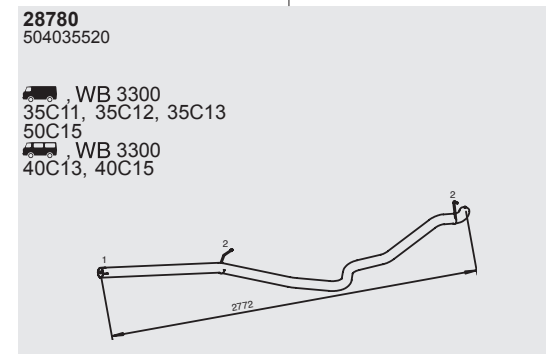

Mounting Parts

Tail pipe