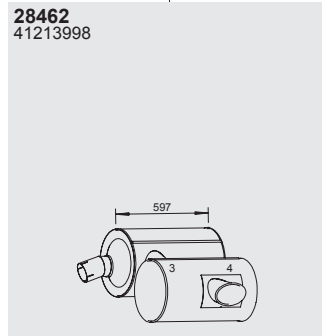

Manufacturers part numbers are quoted for reference only

Type

Euro III

WB 3200
380 E38
380 E44
380 E48
380 E48 (Hydr. retarder)

WB 3500
380 E38
380 E44
380 E48

WB 3800
380 E38
380 E44

WB 3820
380 E38
380 E44
380 E48 (Hydr. retarder)

WB 4200
380 E38
380 E44
380 E44 (Hydr. retarder)
380 E48
380 E48 (Hydr. retarder)

WB 4500
380 E44

WB 4800
380 E48

Front pipe

Silencer

Mounting Parts

Horizontal
LHD
Standard