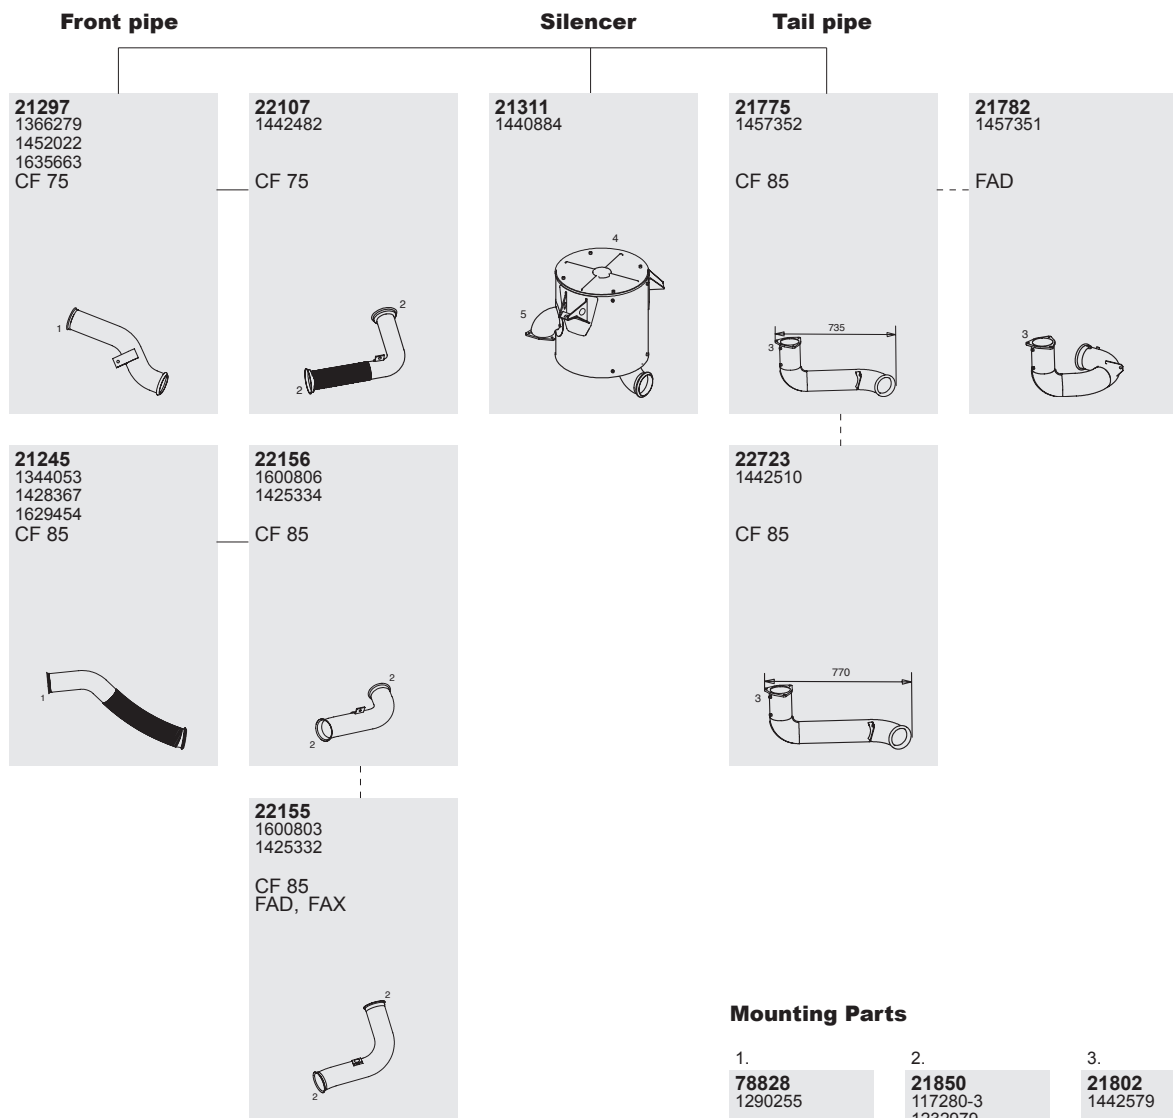

Manufacturers part numbers are quoted for reference only

Type

Euro III →
01.2001 →

CF 75

FAD 75.250Q
FAD 75.360Q

**PE 183 C/
PR 183 S**
**PE 265 C/
PR 265 S**
9,2 ltr.
6 cyl.
183 KW/249 HP
265 KW/360 HP

CF 85

⑧XX②
FAC 85.340S
FAC 85.380S
FAC 85.430S
FAC 85.480S

⑧XX④
FAD 85.340S
FAD 85.380S
FAD 85.430S
FAD 85.480S

⑥XX②
FAN 85.430S

⑧XX②
FAX 85.340S
FAX 85.380S
FAX 85.430S
FAX 85.480S

**XE250C/280C
XE315C/355C**
12,6 ltr.
6 cyl.
250 KW/340 HP
280 KW/381 HP
315 KW/428 HP
355 KW/483 HP

Horizontal
LHD/RHD
Standard

Mounting Parts