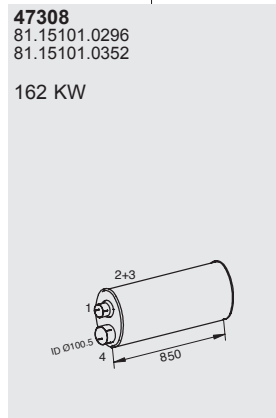

Tail pipe

Mounting Parts

Horizontal
LHD/RHD
Standard