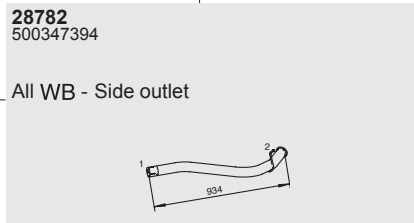

Mounting Parts

Tail pipe