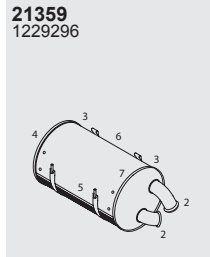

Series 75/85

System No.: 121100015

Type

Euro II

Front pipe

Silencer

Tail pipe

Mounting Parts

Horizontal
LHD
Standard