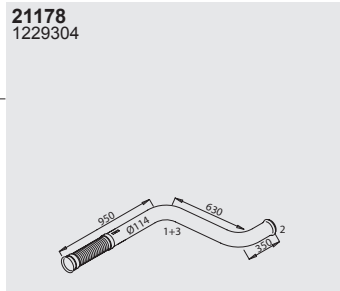

Type

Euro II

85

Front pipe

Silencer

Mounting Parts

Horizontal
LHD
Standard