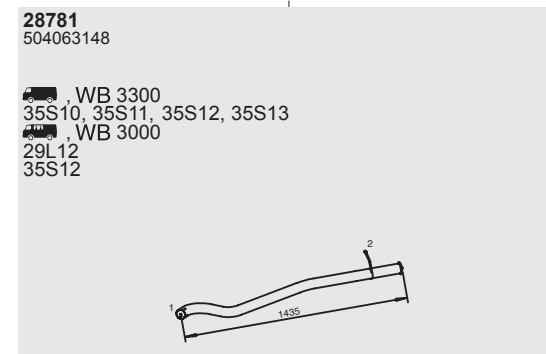

Mounting Parts

Tail pipe