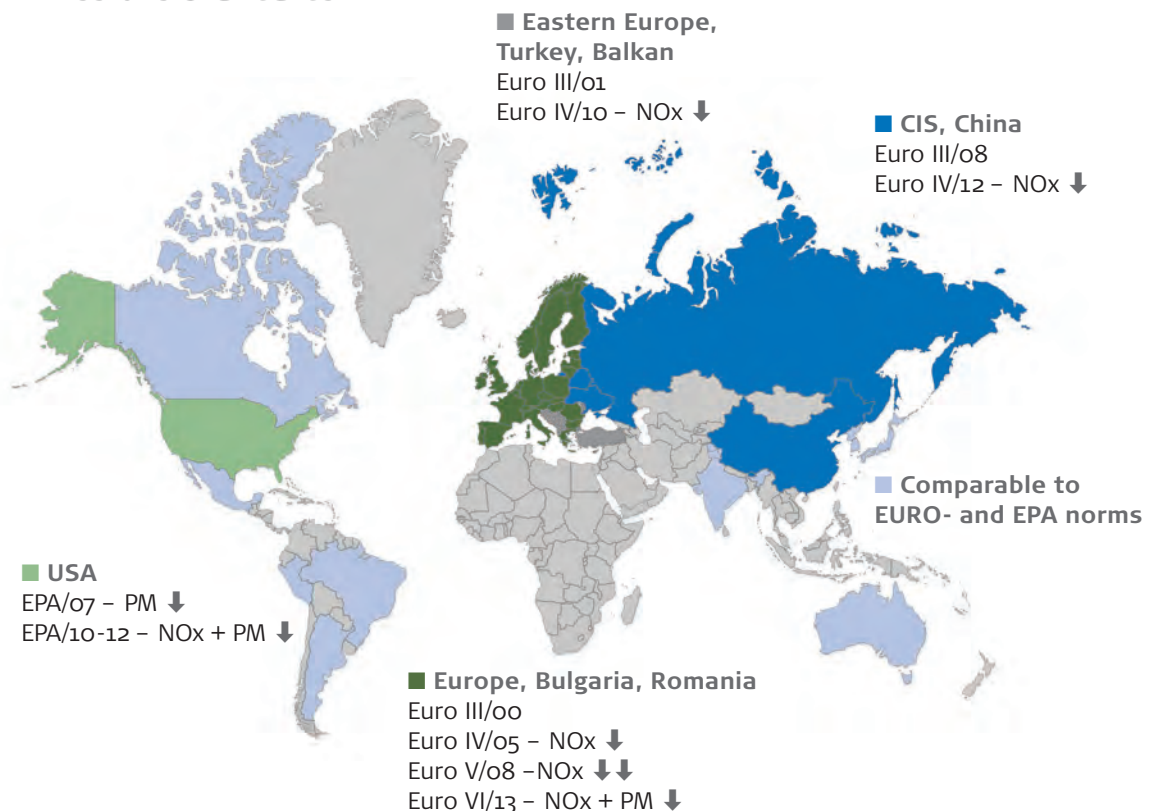

Heavy Duty Emissions Standards