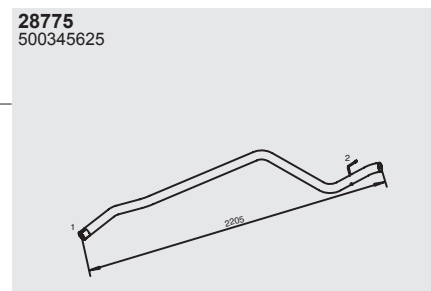

Mounting Parts

Tail pipe