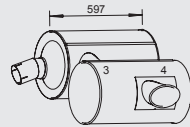

Series EUROTRAKKER CURSOR

System No.: 128100111

Type

Euro III

- WB 3200
- 260 E38
- 260 E44
- WB 3500
- 260 E38
- 260 E44
- 260 E48
- WB 3800
- 190 E38
- 190 E44
- 190 E44 (Hydr. retarder)
- WB 3820
- 260 E38
- 260 E44
- 260 E44 (Hydr. retarder)
- 260 E48 (Hydr. retarder)
- WB 4200
- 190 E38
- 190 E44
- 260 E38
- 260 E44
- 260 E48
- WB 4500
- 190 E38
- 190 E38 (Hydr. retarder)
- 190 E44 (Hydr. retarder)
- 190 E44 (Hydr. retarder)
- 260 E38
- 260 E38 (Hydr. retarder)
- 260 E44 (Hydr. retarder)
- 260 E48
- WB 4800
- 260 E38
- 260 E44
- 260 E48

Front pipe

Silencer

29264
41214742

- WB 3500: 260 E38
- WB 3800: 190 E38, 190 E44
- WB 3820: 260 E38, 260 E44
- WB 4200: 190 E38, 190 E44
- WB 4500: 190 E38, 190 E44
- WB 4800: 260 E44

28462
41213998

29265
41214747

Mounting Parts

1.
29806
41201881

2.
28865
42075779
42090154

3.
29808
41012236

4.
29809
41012232

Horizontal
LHD
Standard