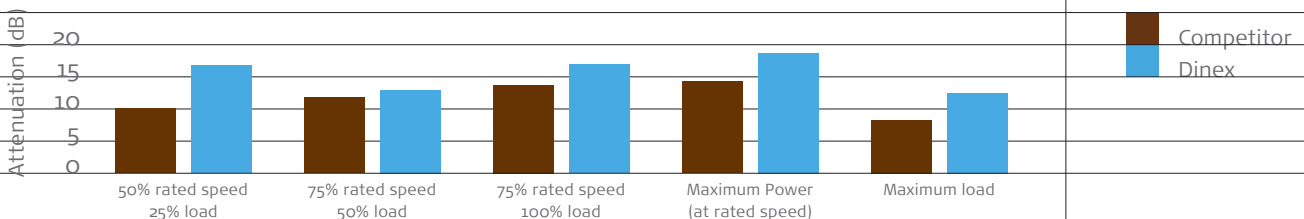

Sound attenuation is the ratio between the radiated sound power level of the exhaust system, with and without the silencer installed. An overall sound attenuation of 10 dB will by a human ear be perceived as halving of the noise level.