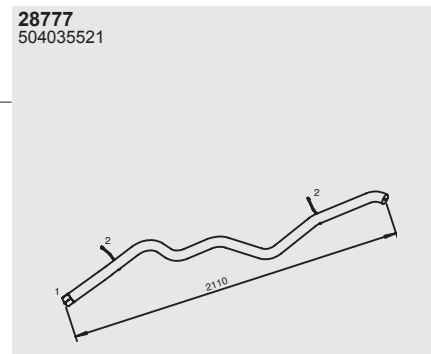

Mounting Parts

Tail pipe