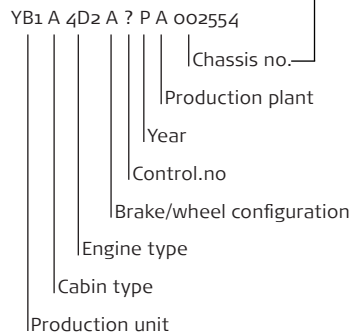

Identification System VOLVO

Identification

For identification the following information is required: ID-number, engine type and model designation.

ID-number

Engine type

FL	FE	FH16
D7E240	D7E240	D16G560
D7E280	D7E280	D16G600
D7E320	D7E320	D16G700
		D16G750
FM	FH	
D9B300	D13A400	
D9B340	D13A440	
D9B380	D13A480	
D11B390	D13A520	
D11B430	D13C420	
D13A360	D13C460	
D13A400	D13C500	
D13A440	D13C540	
D13A480	D16E540	
	D16E580	
	D16E660	

Production unit

- YV2 Sweden (S)
- YB1 Belgium (B)
- SCV Scotland (UK)
- 9BV Brazil (BRA)

Cabine type

Year

A = 1980	X = 1999
B = 1981	Y = 2000
C = 1982	1 = 2001
L = 1990	2 = 2002
M = 1991	3 = 2003
N = 1992	= 2004
P = 1993	5 = 2005
R = 1994	6 = 2006
S = 1995	7 = 2007
T = 1996	8 = 2008
V = 1997	9 = 2009
W = 1998	A = 2010

Brake/wheel configuration

- A = Airbrakes
- 1 = Air-hydr. brakes 4 x 2
- B = Air brakes
- 2 = Air-hydr. brakes 4 x 4
- C = Air brakes
- 3 = Air-hydr. brakes 6 x 2
- D = Air brakes
- 4 = Air-hydr. brakes 6 x 4
- E = Air brakes
- 5 = Air-hydr. brakes 6 x 6
- F = Airbrakes
- 6 = Air-hydr. brakes 8 x 2
- G = Air brakes
- 7 = Air-hydr. brakes 8 x 4
- H = Air brakes
- 8 = Air-hydr. brakes 8 x 6
- J = Air brakes
- 9 = Air-hydr. brakes 8 x 8

Miscellaneous

- NR-8o EC = 8o db
- NR-BASIC = Standart
- PTOFLY = Power Take Off
- UPTOFLY = Without Power Take Off
- ADR = With extra safety equipment
- UADR = With-out extra safety equipment.

System No.: 180200045

Type	Front pipe	Silencer	Tail pipe
Euro V 01/2009 → P, R, S D16G 16,0 lit. 6 cyl. 397 KW/540 HP 441 KW/600 HP 514 KW/700 HP 551 KW/750 HP	82238 21718688 	80393 20920705 SCR 540 HP 	81731 20837863 20766755
		80420 20900166 SCR 600 HP/700 HP/750 HP 	
	Mounting Parts		
	1. 80920 1638168 	2. 80921 1629499 	3. 66841 20974426 20902417
	4. 80805 20974418 21231180 		
Horizontal RHD Standard			

Manufacturers part numbers are quoted for reference only.