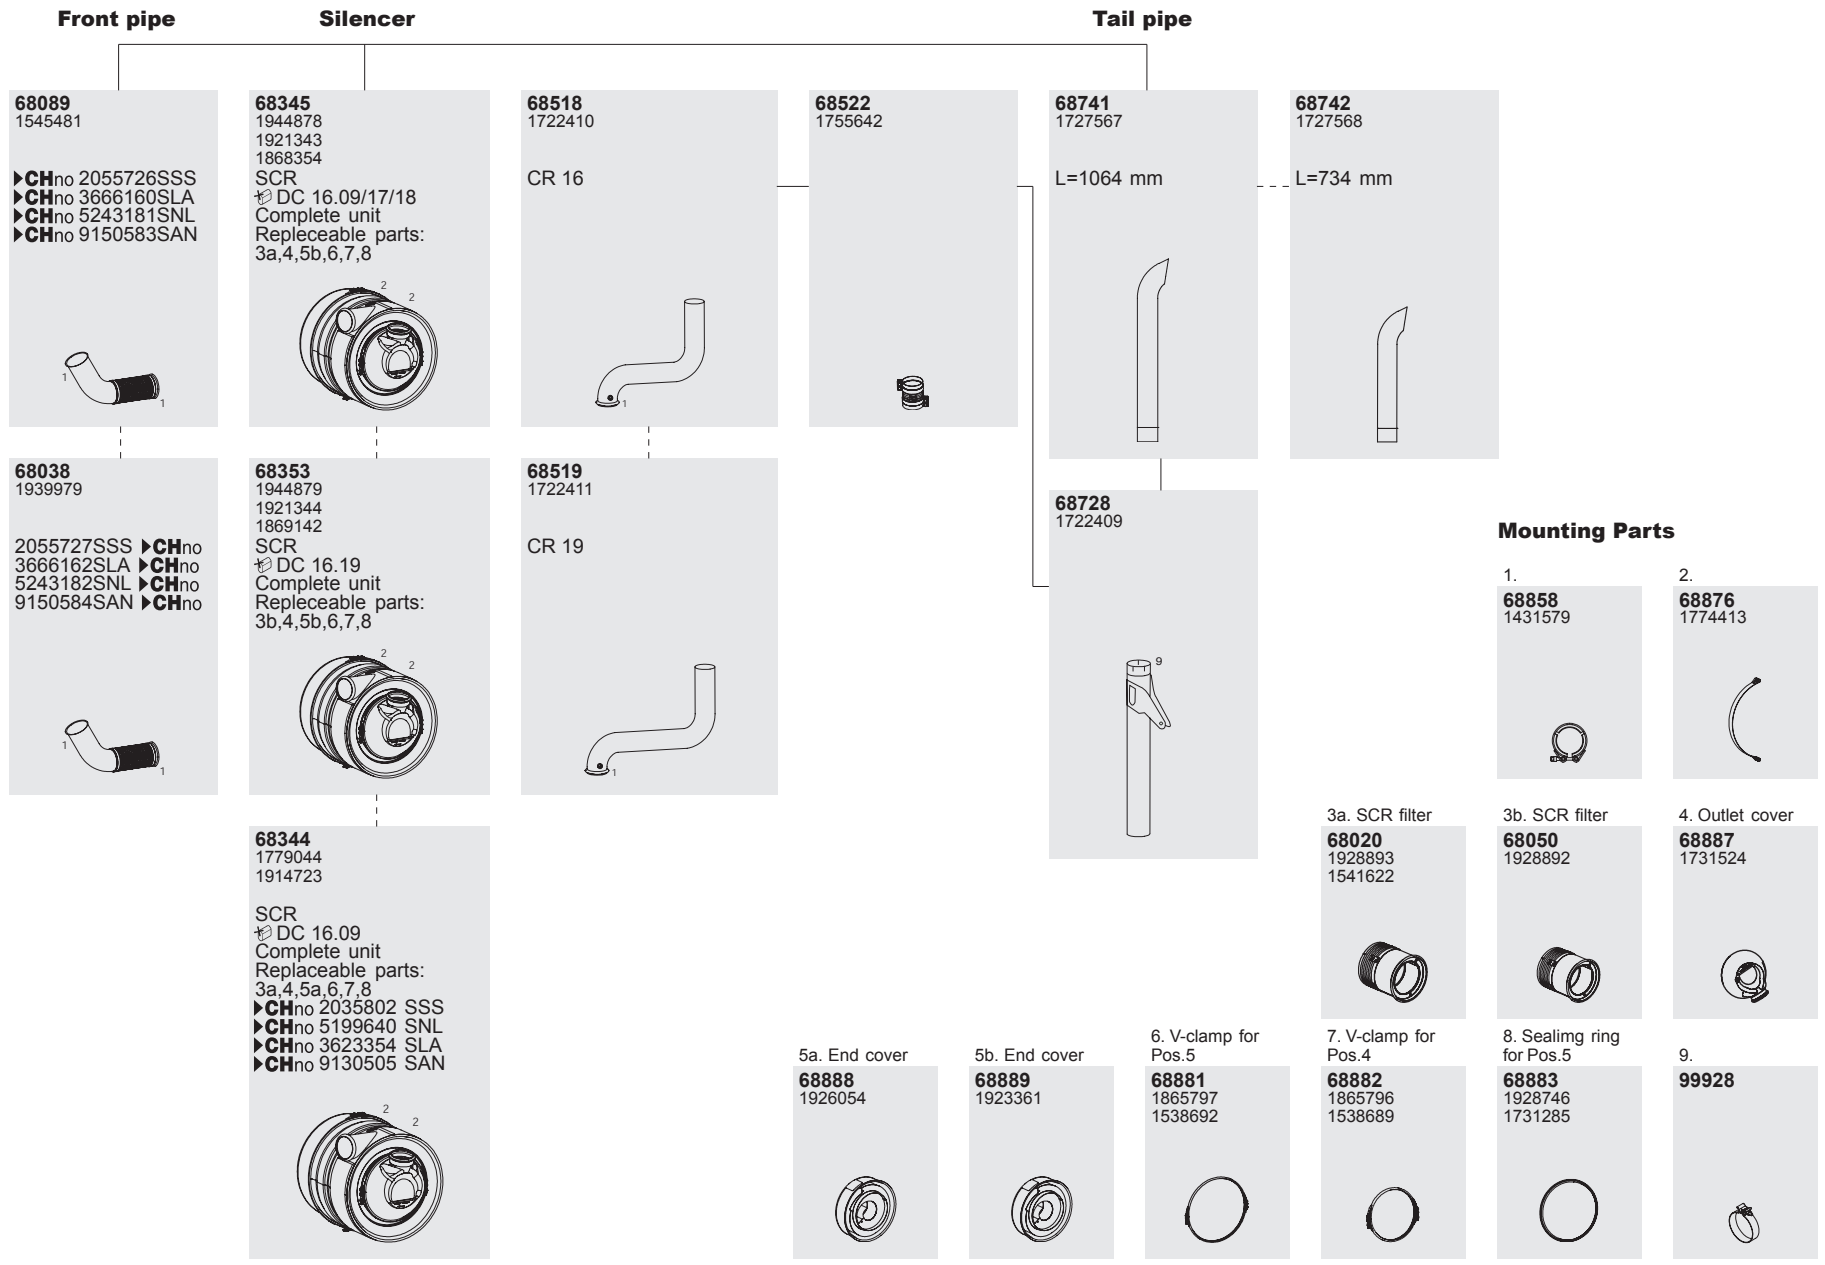

Manufacturers part numbers are quoted for reference only

Type

Euro V
2006 →

④X②
⑥X②/②
⑥X②/④
⑥X④
⑥X④

DC 16.09/19
15,6 ltr.
8 cyl.
368 KW/500 HP

DC 16.18
15,6 ltr.
8 cyl.
412 KW/560 HP

DC 16.17
15,6 ltr.
8 cyl.
456 KW/620 HP

R500/R560/R620

►CHno2050486 SSS
►CHno5232378 SNL
►CHno9145000 SAN
►CHno3652873 SLA

Vertical
LHD/RHD
Standard