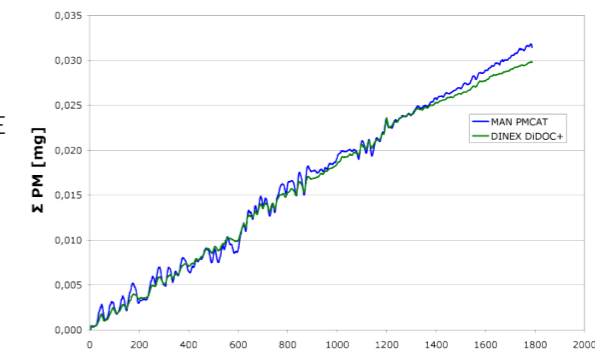

Noise reduction

The sufficient noise reduction must be achieved in a given space envelope to ensure meeting all international noise standards.

Dinex tests and validates all designs of emission silencers prior to launch.

We keep all data for both Dinex and OE silencers - this includes new silencers as well as aged silencers with several hundred thousands kilometers in order to benchmark the deterioration and effect on performance over time.