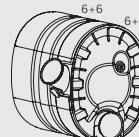

80390
20579347

SCR
Euro V
D13A