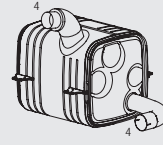

Silencer

52301
001.490.1614

Euro IV
SCR
125 ltr.

52303
002.490.3514

Euro V
SCR
125 ltr.