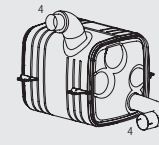

52302
002.490.1614

Euro IV
SCR
125 ltr.