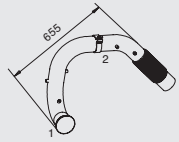

53138

940.490.0419
940.490.0919

High-mounted engine, R6