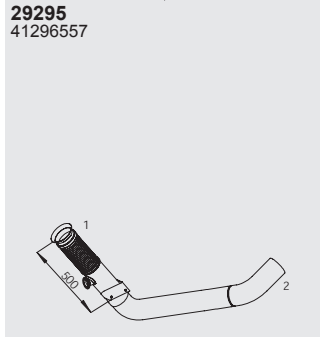

Manufacturers part numbers are quoted for reference only

Type

Euro IV/V
10/2004 →

④X②
④X④

190T31 AD/AT
380T41 AD

18 ton
26 ton

✦ **F2BE3681**

7,8 ltr.
6 cyl.
228 KW/310 HP

✦ **F3BE3681**

12,9 ltr.
6 cyl.
302 KW/410 HP

Front pipe