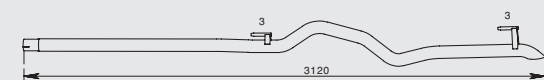

WB=4325mm,
Total weight: 5.000 kg

74611
2E0253681H

WB=3665mm,
Total weight: 5.000 kg

74613
2E0253681K
2E0253681AG
2E0253681AF

WB=4325mm,
Total weight: 5.000 kg

Mounting Parts

1.

74807
7H0253115B
7H0253115T