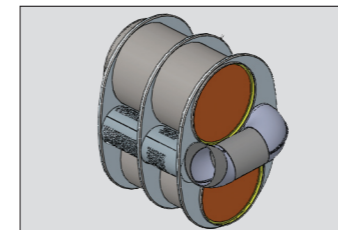

Emission compliance

An efficient coating - regardless whether it is for PM or NOx reduction is mandatory for the optimum performance and compliance with both engine calibration and given emission levels.