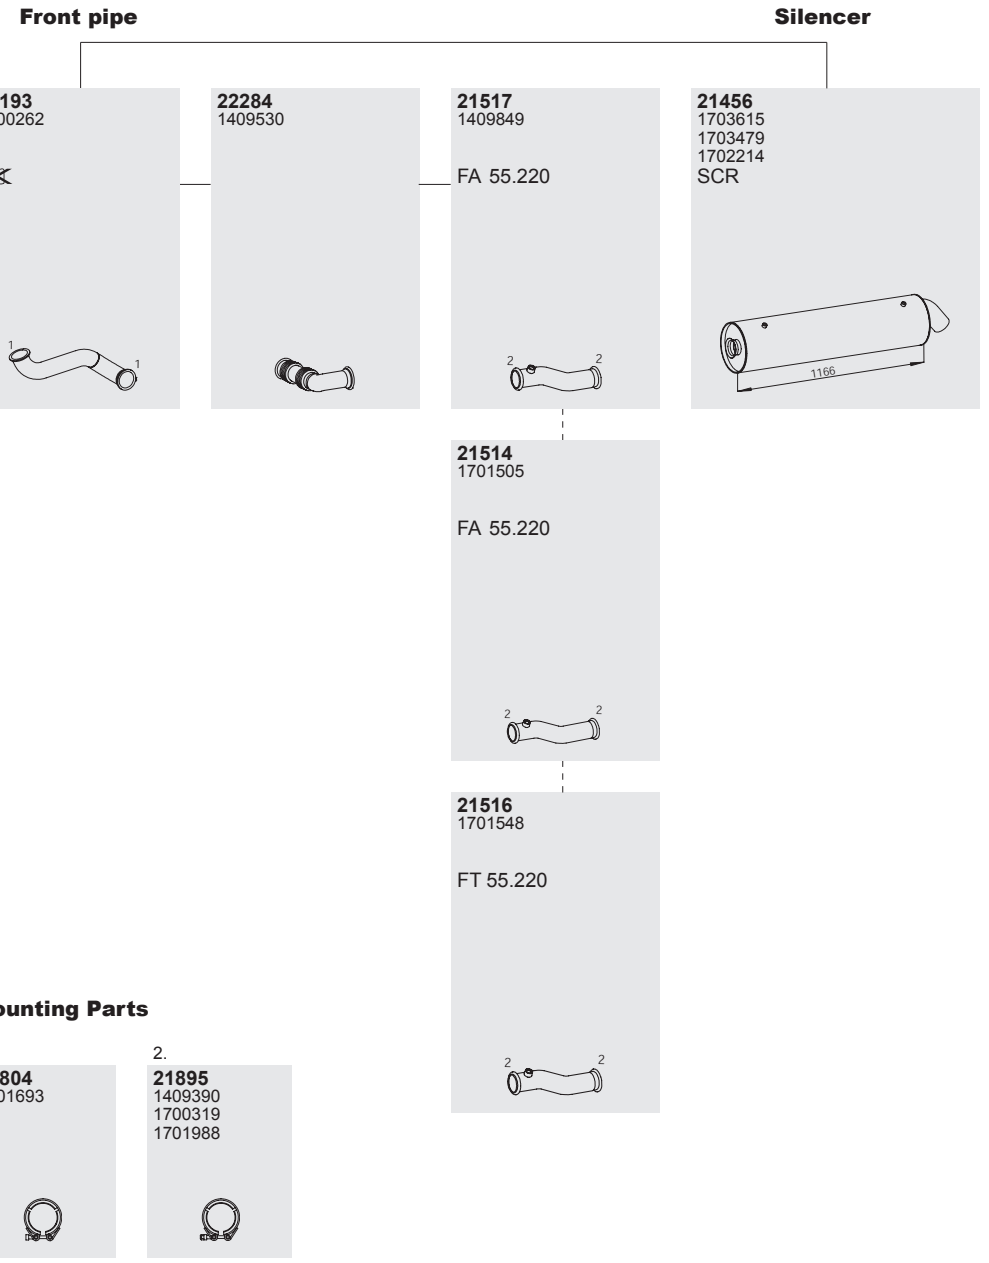

Horizontal
LHD/RHD
Standard

Manufacturers part numbers are quoted for reference only

Type

Euro IV/V
05/2006 →

FA 55.220
FT 55.220

GR 165
6,7 ltr.
6 cyl.
165 KW/224 HP

Horizontal
LHD/RHD
Standard

Series LF 55