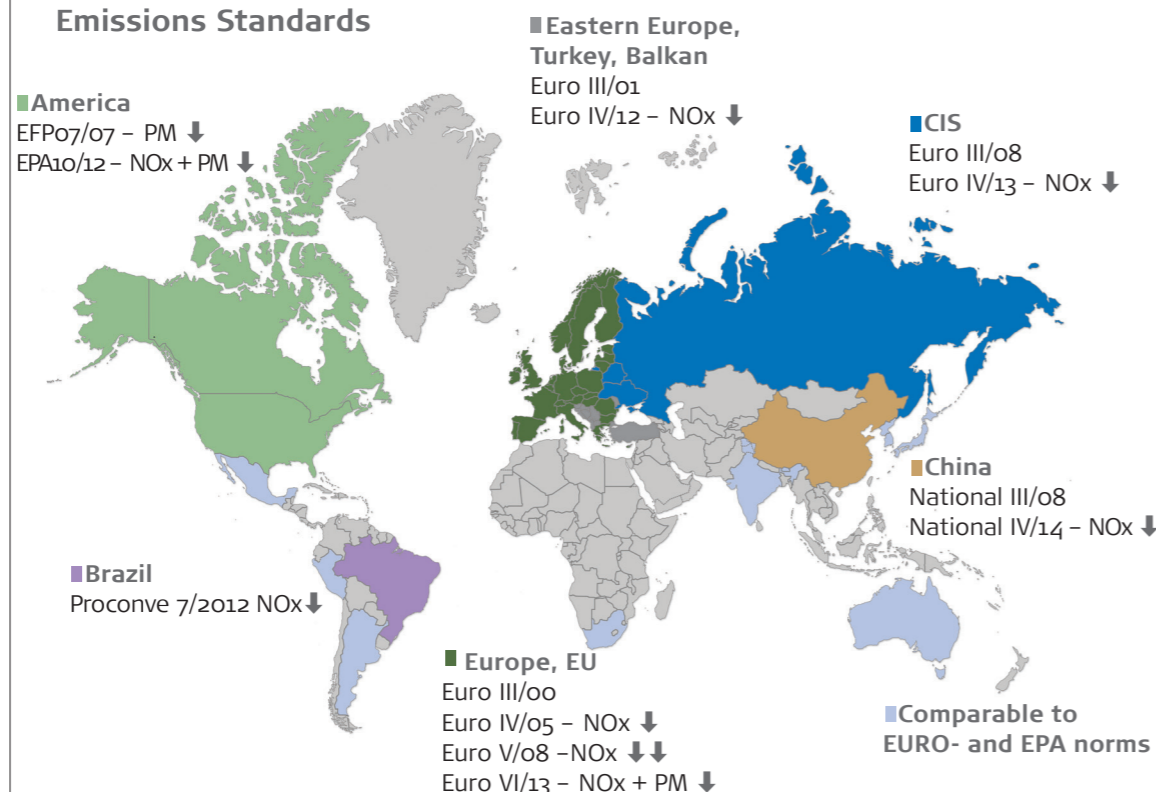

Heavy Duty Emissions Standards

Dinex Technology Centre

Test and Documentation

The in-house test centre includes a range of engine test benches making it possible to test and document silencer functionality with regards to sound attenuation and back pressure. Sound levels are measured in 1/3-octave frequency intervals from 50 Hz to 8 kHz. All tests are carried out according to Dinex standard testing methods or alternatively to customer requirements.

The test centre is used as a design tool for R&D purposes, for documentation and quality control. The state-of-art Test Centre can also hold full customer vehicles or engines and test and validate products.

Technology and R&D Centre

Dinex has installed in excess of 50,000 filter systems in Europe and gained huge experience in emission control installations. In line with the new EURO V and EURO VI regulations, Dinex has established Dinex Emission Technology Centre to ensure the required competences within the Group.

The Dinex Technology Centre enables Dinex to develop, test and validate silencers and emission technologies much faster, with greater flexibility and accuracy, and in great detail.

The benefit for our customers is an even more professional and scientific approach, resulting in a higher level of development, verification and documentation that will allow Dinex to work with customers to meet tomorrow's challenges for exhaust and emission systems, not least upcoming requirements for Euro IV & V replacement silencers.

The Dinex Technology Centre covers 1,400 m² and includes a 900 m³ - reverberant sound chamber with Brüel & Kjær measurement equipment for even more detailed analysis of noise and vibrations. In addition, the Technology Center includes two Horiba engine dyno's for engines up to 600 kW and a chassis dyno for vehicles up to 18 m and 600 kW, as well as a hot shaker bench with up to as much as 200 kg shaking capacity.

Furthermore, Dinex has installed a new flexible FTIR analyser for measuring exhaust gas and air pollution components. Size distribution and part number ultrasizing facilities are also integrated.

The Technology Centre includes facilities for development of new technologies and design, fitting, testing, vibration and verification of prototype systems. The Dinex Technology Centre is one of the most modern engine laboratories in Denmark and amongst the best in Europe.