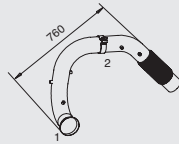

Series AXOR

System No.: 15000011

Type

Euro IV
10/2004 →

1828A-1833A

OM 906 LA
6,4 ltr.
6 cyl.
210 KW/286 HP

OM 926 LA
7,2 ltr.
6 cyl.
240 KW/326 HP

Baumuster

950.562
950.563
952.562
952.563

Front pipe

54190

944.490.0919
944.490.1919
940.490.1919
OM 926LA
High-mounted engine

54179

940.490.1419

OM 926LA
High-mounted engine