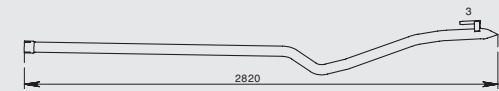

74610
2E0253681F

WB=4325mm