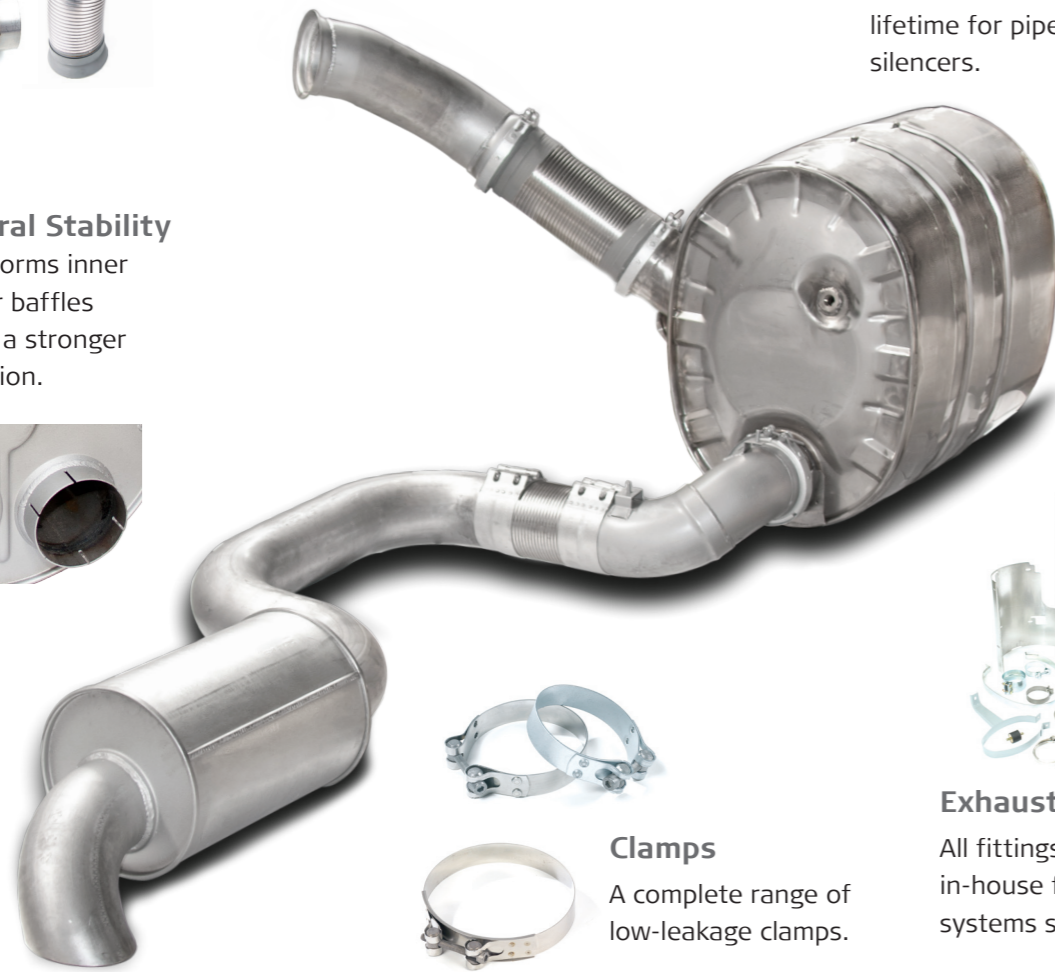

Quality in Each Detail

Flexible Parts

Dinex uses 2S, 3S and bellow design to comply with leakage requirements

Insulation Techniques

Keeping heat inside or outside. 800 degrees inside and 250 outside

Interior Assembly

Dinex welds all internal parts minimum 50% to resist breaking.

Material Selection

Dinex uses alu-zinc or stainless steel material, depending from application, to achieve maximum lifetime for pipes and silencers.

Structural Stability

Dinex deforms inner and outer baffles to obtain a stronger construction.