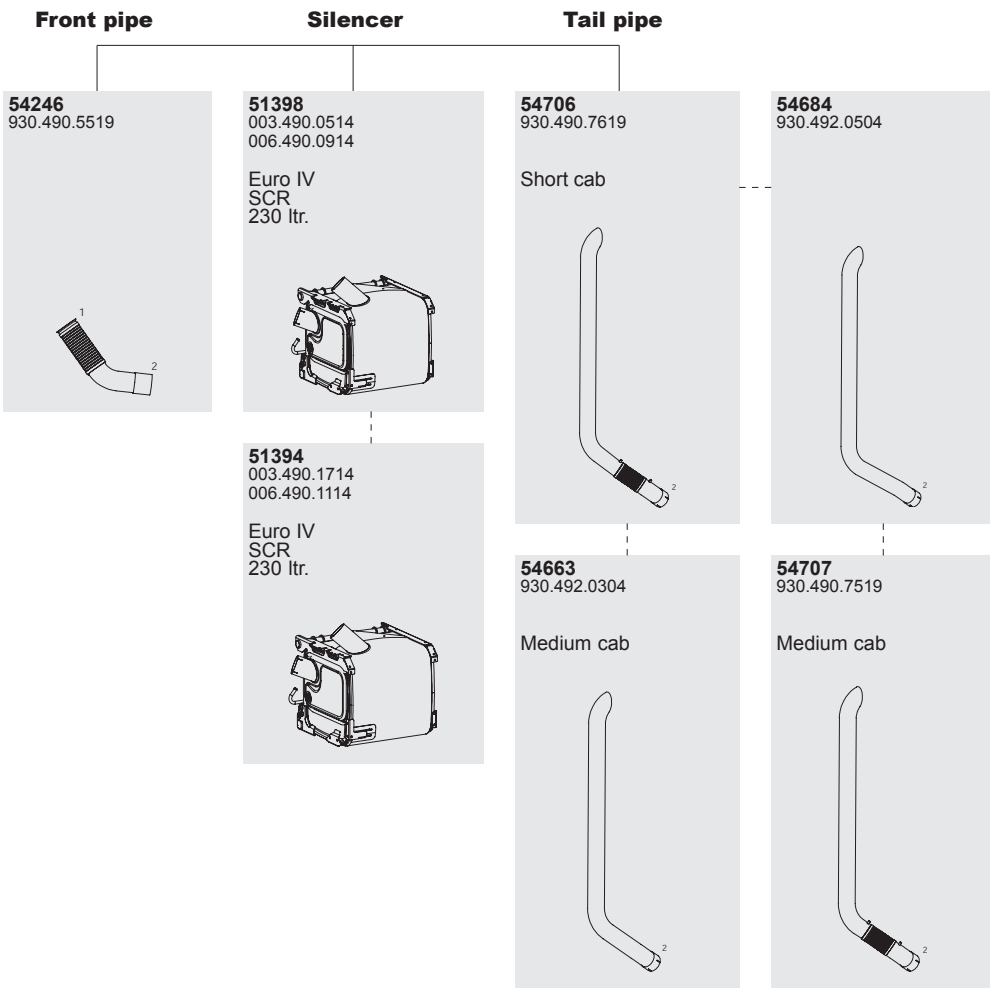

Series ACTROS

System No.: 150001024

Manufacturers part numbers are quoted for reference only

Type	Baumuster
Euro IV 04/2003 →	930.003 930.218 930.004 930.223 930.005 930.224 930.006 930.225 930.007 930.226 930.008 930.243 930.013 930.244 930.014 932.002 930.016 932.003 930.031 932.013 930.032 932.072 930.033 932.073 930.034 932.083 930.034 932.141 930.035 932.142 930.036 932.143 930.037 932.161 930.038 932.162 930.044 932.163 930.046 932.182 930.047 932.183 930.056 932.241 930.057 933.141 930.083 933.161 930.113 933.162 930.114 933.163 930.142 934.012 930.143 934.013 930.145 934.031 930.162 934.032 930.163 934.033 930.182 934.042 930.183 934.053 930.201 934.062 930.201 934.082 930.202 934.141 930.203 934.161 930.204 934.182 930.205 934.223 930.208 934.233 930.213 934.241 930.214 934.251 930.215

Vertical
LHD/RHD
Standard