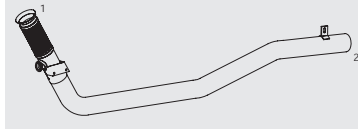

29007
41296588

410T45 AD
WB 4750, 12AS 2330 TO
WB 5020, 16S 2220 TO

28523
41298147