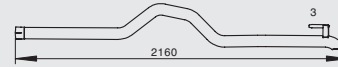

Tail pipe

74604
2E053681

WB=3250mm

74610
2E0253681F

WB=4325mm

74605
2E0253681A

WB=3665mm

74612
2E0253681J