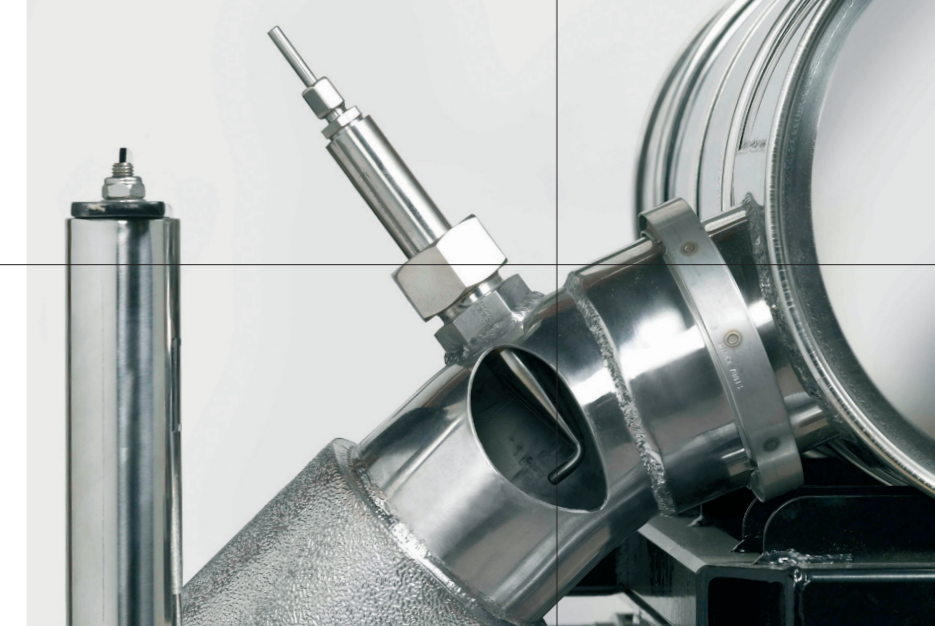

DiNOX® system

Dinex Inhouse R&D

Dinex Emission Technology department will facilitate the Dinex vision by inhouse research and development as well as cooperating with the best technology providers in the world to identify, test and validate the best available technology for future emission control to be applied for diesel engines serving the off-road and on-road market segments.