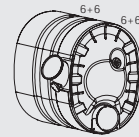

80767
1629054

⑧X②⑧X④

80768
8147410
8156351
20442244

81719
3943722

With power Take Off

81722
20564260

Downwards outlet
Chassis height
900 mm/standard

80350
20579344