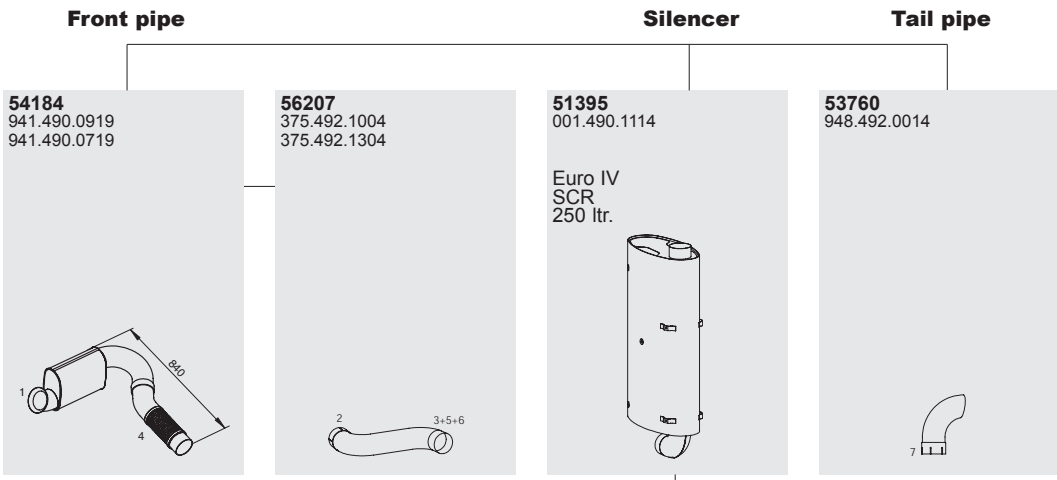

Manufacturers part numbers are quoted for reference only

Type **Baumuster**

Euro IV/V 10/2004 →	942.141
	942.142
	942.143
	942.162
	942.163
	942.304
	942.305
	942.307
2635K-2643K	942.314
3235K-3243K	942.315
3335K-3343K	942.317
4135K-4143K	943.141
2635B-2643B	943.142
3235B-3243B	943.143
3335B-3343B	943.162
4140B-4143B	943.163
OM 457 LA	943.304
12,0 ltr.	943.305
6 cyl.	943.314
260 KW/354 HP	943.317
265 KW/360 HP	
295 KW/401 HP	
315 KW/428 HP	

Mounting Parts

1. 51894 942.997.0290 000.995.8602	2. 99714 071.555.114.500	3. 51954 000.995.8402 000.995.9202	4. 54180 941.490.0165 Repair solution	5. 51956 017.997.2945	6. 51957 000.995.8302	7. 99730 645.492.0440 071.555.130.500 942.492.0140

Vertical
LHD/RHD
Standard