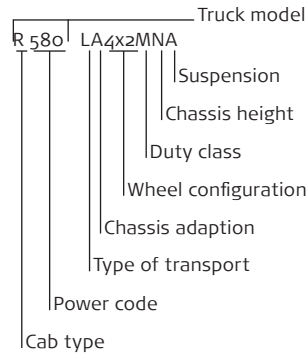

Identification System SCANIA

Identification

For identification the following information is required: ID-number, production unit, year of production, engine type and model designation.

ID-number

Example : SCANIA ID-number

Chassis

- A = tractor
- K = Increased ground clearance
- V = Low chassis
- W = Extra low chassis
- L = Without spec. adapt

Example: SCANIA Cab ID-number

1. **Cab type**
2. C Cab
   - CP Low forward-control cab
   - CG Medium forward-control cab
   - CR High forward-cab

1. **Roof height**
2. N Normal
   - L Low
   - E Low boarding step, normal roof height
   - H High
   - T Full height
3. **Cab length**
4. 14 Short cab
   - 16 Day cab
   - 19 Sleeper cab
   - 28 Crew cab for 5-6 persons
   - 31 Long crew cab for 6-8 persons
   - 32 Extended sleeper cab

Duty class

- M = Medium duty
- H = Heavy duty
- E = Extra heavy duty

Suspension

- = Air suspension rear (A)
- = Air suspension front + rear (B)
- = Multi leaf suspension (Z)

Chassis adaptation

- A Chassis factory-adapted for tractor (Articulated)
- B Chassis factory-adapted for truck bodywork (Basic)

Type of transport

- L Long-distance haulage
- D Distribution transport
- C Construction transport

Chassis height

- E Extra low
- L Low
- N Normal
- S Semi high
- H High

System No.: 16800079

Type	Front pipe	Silencer	Tail pipe
Euro V 2008 → DC 9 9.3 lit. 5 cyl. 169 KW/230 HP 206 KW/280 HP 235 KW/320 HP P230/P280/P320 G230/G280/G320	<table border="1" style="width: 100%; text-align: center;"> <tr> <td>68088 1547488 1771141</td> <td>68095 1803510</td> <td>68083 1725993</td> <td>68318 2028507 DOC Complete unit Replaceable parts: 4b,5,6,7,8,9</td> <td>68505 1852050</td> <td>68727 1855376</td> <td>68725 1862538</td> </tr> <tr> <td colspan="2">68092 1753639 AWD</td> <td colspan="2">68341 1944876 DOC Complete unit Replaceable parts: 4b,5,6,7,8,9</td> <td>68520 1868602</td> <td>68404 1868571</td> <td>68403 1821888 2057007 SSS VCH no 3874030 SLA VCH no 5246130 SNL VCH no 9151742 SAN VCH no Polished tail pipe</td> </tr> </table>	<table border="1" style="width: 100%; text-align: center;"> <tr> <td>1 68835 1335618 1422474 1387136</td> <td>2 68858 1431579</td> <td>3 68876 1774413</td> <td>4a. DOC filter 68048 1908694</td> <td>4b. DOC filter 68055 1917476</td> <td>5. Outlet cover 68887 1731524</td> <td>6. End cover 68895 2030347</td> <td>7. V-clamp for Pos.6 68881 1865797 1538692</td> <td>8. V-clamp for Pos.5 68882 1865796 1538689</td> <td>9. Sealing ring for Pos.6 68883 1528746 1731285</td> </tr> </table>	

Horizontal LHD/RHD Standard

Wheel configuration

- 4X2
- 6X4
- 4X4
- 6X6
- 6X2
- 8X2
- 6X2/2
- 8X4
- 6X2/4
- 8X6
- 8X6
- 8X6

Production unit

- SSS = Sweden (S)
- SNL = Netherlands (NL)
- SAN = Argentina (RA)
- SLA = Latin America

It is recommended to check VIN number for right parts