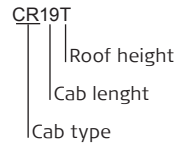

Example: SCANIA Cab ID-number

1. **Cab type**
2. C Cab
   - CP Low forward-control cab
   - CG Medium forward-control cab
   - CR High forward-cab

1. **Roof height**
2. N Normal
   - L Low
   - E Low boarding step, normal roof height
   - H High
   - T Full height
3. **Cab length**
4. 14 Short cab
   - 16 Day cab
   - 19 Sleeper cab
   - 28 Crew cab for 5-6 persons
   - 31 Long crew cab for 6-8 persons
   - 32 Extended sleeper cab

Duty class

- M = Medium duty
- H = Heavy duty
- E = Extra heavy duty

Suspension

- = Air suspension rear (A)
- = Air suspension front + rear (B)
- = Multi leaf suspension (Z)

Chassis adaptation

- A Chassis factory-adapted for tractor (Articulated)
- B Chassis factory-adapted for truck bodywork (Basic)

Type of transport

- L Long-distance haulage
- D Distribution transport
- C Construction transport

Chassis height

- E Extra low
- L Low
- N Normal
- S Semi high
- H High

System No.: 16800079

Type	Front pipe	Silencer	Tail pipe
Euro V 2008 → DC 9 9.3 lit. 5 cyl. 169 KW/230 HP 206 KW/280 HP 235 KW/320 HP P230/P280/P320 G230/G280/G320	<table border="1" style="width: 100%; text-align: center;"> <tr> <td>68088 1547488 1771141</td> <td>68095 1803510</td> <td>68083 1725993</td> <td>68318 2028507 DOC Complete unit Replaceable parts: 4b,5,6,7,8,9</td> <td>68505 1852050</td> <td>68727 1855376</td> <td>68725 1862538</td> </tr> <tr> <td colspan="2">68092 1753639 AWD</td> <td colspan="2">68341 1944876 DOC Complete unit Replaceable parts: 4b,5,6,7,8,9</td> <td>68520 1868602</td> <td>68404 1868571</td> <td>68403 1821888 2057007 SSS VCH no 3874030 SLA VCH no 5246130 SNL VCH no 9151742 SAN VCH no Polished tail pipe</td> </tr> </table>	<table border="1" style="width: 100%; text-align: center;"> <tr> <td>1 68835 1335618 1422474 1387136</td> <td>2 68858 1431579</td> <td>3 68876 1774413</td> <td>4a. DOC filter 68048 1908694</td> <td>4b. DOC filter 68055 1917476</td> <td>5. Outlet cover 68887 1731524</td> <td>6. End cover 68895 2030347</td> <td>7. V-clamp for Pos.6 68881 1865797 1538692</td> <td>8. V-clamp for Pos.5 68882 1865796 1538689</td> <td>9. Sealing ring for Pos.6 68883 1528746 1731285</td> </tr> </table>	

Horizontal LHD/RHD Standard

Wheel configuration

- 4X2
- 6X4
- 4X4
- 6X6
- 6X2
- 8X2
- 6X2/2
- 8X4
- 6X2/4
- 8X6
- 8X6
- 8X6

Production unit

- SSS = Sweden (S)
- SNL = Netherlands (NL)
- SAN = Argentina (RA)
- SLA = Latin America

It is recommended to check VIN number for right parts