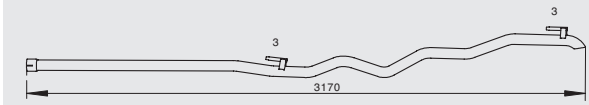

WB=4325mm,
Total weight: 5.000 kg

74611
2E0253681H

WB=3665mm,
Total weight: 5.000 kg

74613
2E0253681K
2E0253681AG
2E0253681AF

WB=4325mm,
Total weight: 5.000 kg

Mounting Parts

1.

74807
7H0253115B
7H0253115T