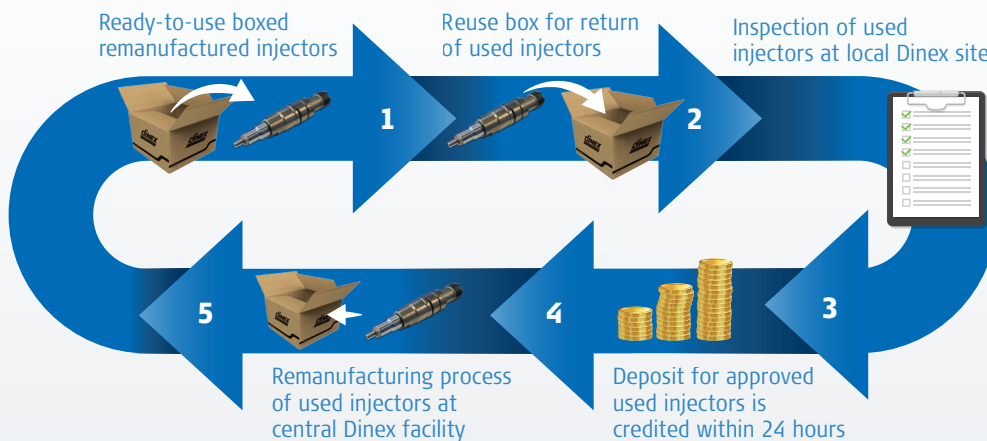

Make	Truck	Bus	Norm	Other References	OE no.	Dinex no.
MAN		Lions/NG/ND/NL	Euro 5		51.10100.9123, 51.10100.6123, 51.10100.6107, 51.10100.9107	4IT015-RX
MAN	TGL		Euro 4		51.10100.6070, 51.10100.6086, 51.10100.9086	4IT016-RX
MAN	TGS / TGX		Euro 6		51.10100.6032, 51.10100.6035, 51.10100.6048, 51.10100.6125, 51.10100.9125	4IT018-RX
Mercedes	Arocs/Actros/Actros	Citaro	Euro 6	0445120298, 0445120299, 0986435622	A4700700087, A47007000870080	5AT003-RX
Mercedes	Actros/Actros MP 5/Antos,	Citaro, Setra-500, Travego	Euro 6	0445120270, 0445120271, 0986435598	A4700700487, A4710700487, A47107004780080	5AT004-RX
Mercedes	Atego/Actros/Antos	Citaro	Euro 6	BEBJ1C00001, HRE304	A9360701787	5AT006-RX
Scania	P/G/R/T/4-series	4-series bus	Euro 3/4	0414701019, 0414701027, 0414701082, 0986441015, 0986441115	1440579, 574393	6LT004-RX
Scania	P/G/R		Euro 4/5		1881564, 1933612, 2031835, 575176	6LT009-RX
Scania	P/G/R/T		Euro 5		1881565, 1933613, 2031836, 2086663, 575177	6LT010-RX
Scania	G/R		Euro 6		2057401, 574423	6LT011-RX
Scania	R		Euro 5		1764365, 579261	6LT012-RX
Scania	P/G/R/S		Euro 5/6		2036181, 574425	6LT013-RX
Scania	P/G/R/S		Euro 6		2419679, 574428	6LT015-RX
Scania	P/G/R/T	F/K/N	Euro 6		1764364, 579263	6LT016-RX
Volvo	FH/FM		Euro 5	BEBE4D08003, BEBE4D16003, BEBE4D24003	20584347, 20972223, 21340613, 21371674, 85000499, 85003265	8AT022-RX
Volvo/Renault	FM/FH/Kerax/Premium/Magnum		Euro 4	BEBE4D12001, BEBE4D12101, BEBE4D12201, BEBE4D12301, BEBE4D37001, BEBE4D42001, HRE359	20747787, 20747797, 21582101, 21585101, 21644602, 21947797, 5001867874, 85003951, 7420747797, 7421582101, 7421644602, 7485003951, 7485000674	8AT027-RX
Volvo	FH/FM		Euro 4	BEBE4C01001, HRE113	20440388, 3803654, 85000071	8AT028-RX
Volvo	FH/FM		Euro 2/3	BEBE4C00001, HRE112	20430583, 5001866295, 8113941, 9020430583, 7420430583	8AT029-RX
Volvo/Renault	FM/FMX/Kerax/Premium		Euro 5		21207143, 21569191, 21582103, 23212050, 85013228, 7421207143, 7421569191, 7421582103, 7423212050	8AT031-RX