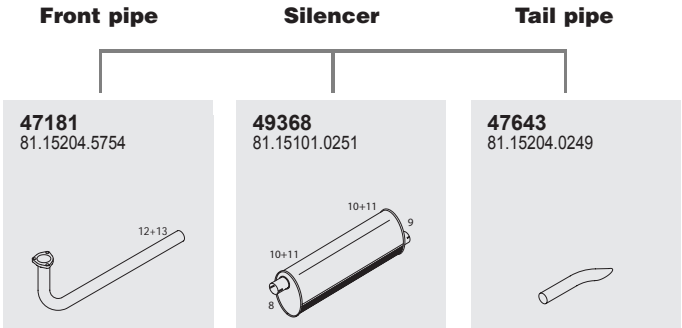

Manufacturers part number are quoted for reference only

Type

D0824 LFO
L2000

L50
8 ton
22/94 →
FOC

L51
8 ton
22/94 →
FOCL

L53
8/10 ton
12/95 →
FOCL