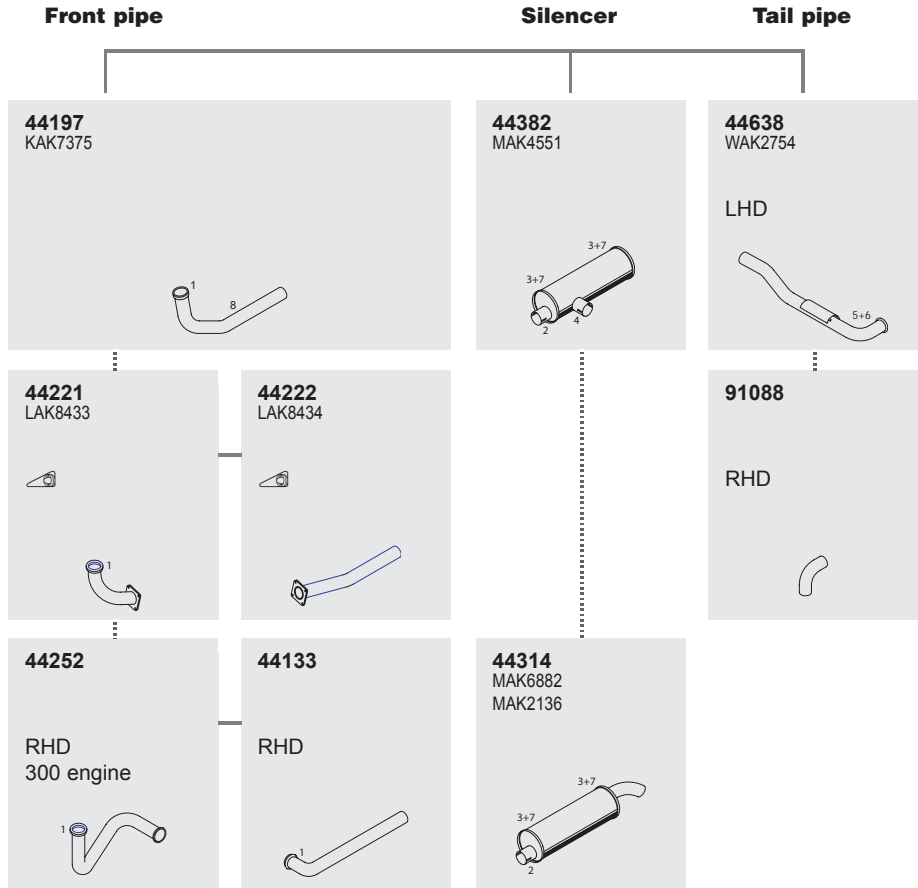

**8**

**80951**

Horizontal  
RHD  
Standard mounting

Manufacturers part number are quoted for reference only

**Type**  
 → 06.96  
 Motor 300, 301,  
 302  
 Euro I  
 600  
 1000  
 (RHD =Leyland  
 road runner)

**Mounting Parts**

Horizontal  
 LHD/RHD  
 Standard moun-  
 ting

**Type**

→ 06.96  
 Motor 310  
 Turbo  
 Euro I  
 600  
 1000  
 (RHD = Leyland  
 road runner)

**Front pipe**

**Silencer**

**Tail pipe**