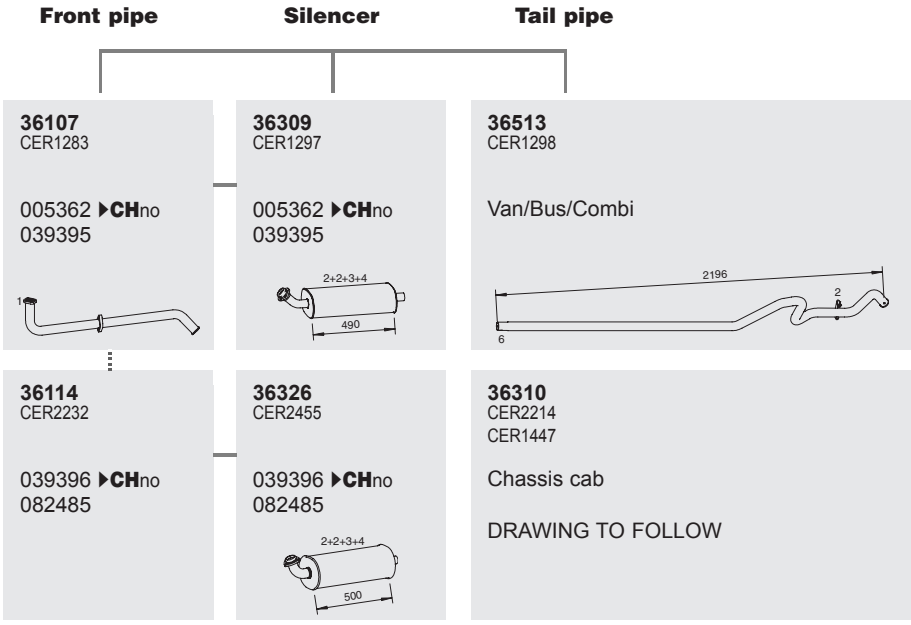

Manufacturers part number are quoted for reference only

Type
1,9 ltr.
Diesel
005362 ▶CHno
082485