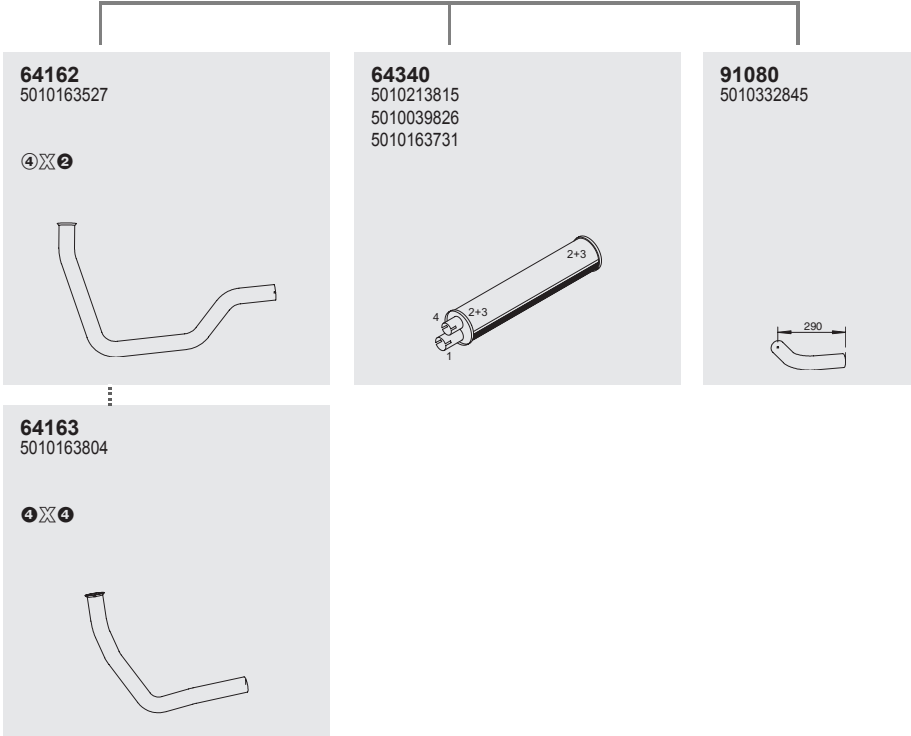

Manufacturers part number are quoted for reference only

Type
1991 →
CE 160 MAROC
ME160
ME180
SE160
SE180 MAROC

Front pipe

Silencer

Tail pipe

Mounting Parts

1 99096 5010317400 5003083065	2 64804 5010570047 5000750497 5010570047	3 64806 5010039685 5430349930	4 99087 5000544353

Horizontal
LHD
Standard moun-
ting