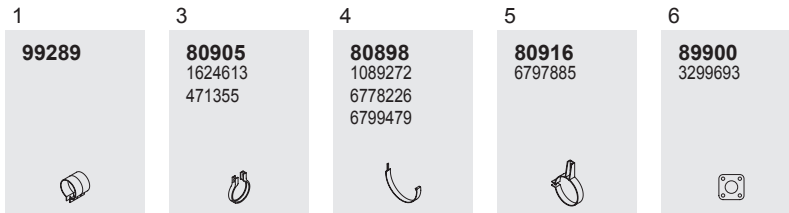

Mounting Parts

Vertical
LHD
Standard moun-
ting

Manufacturers part number are quoted for reference only