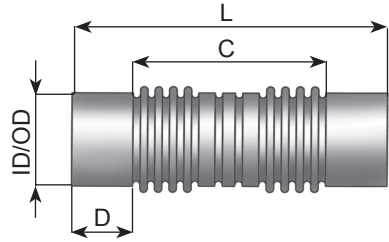

Dinex				
INOX	L mm	ID/OD mm	C mm	D mm
95390	308	90,0 (OD)	188	60