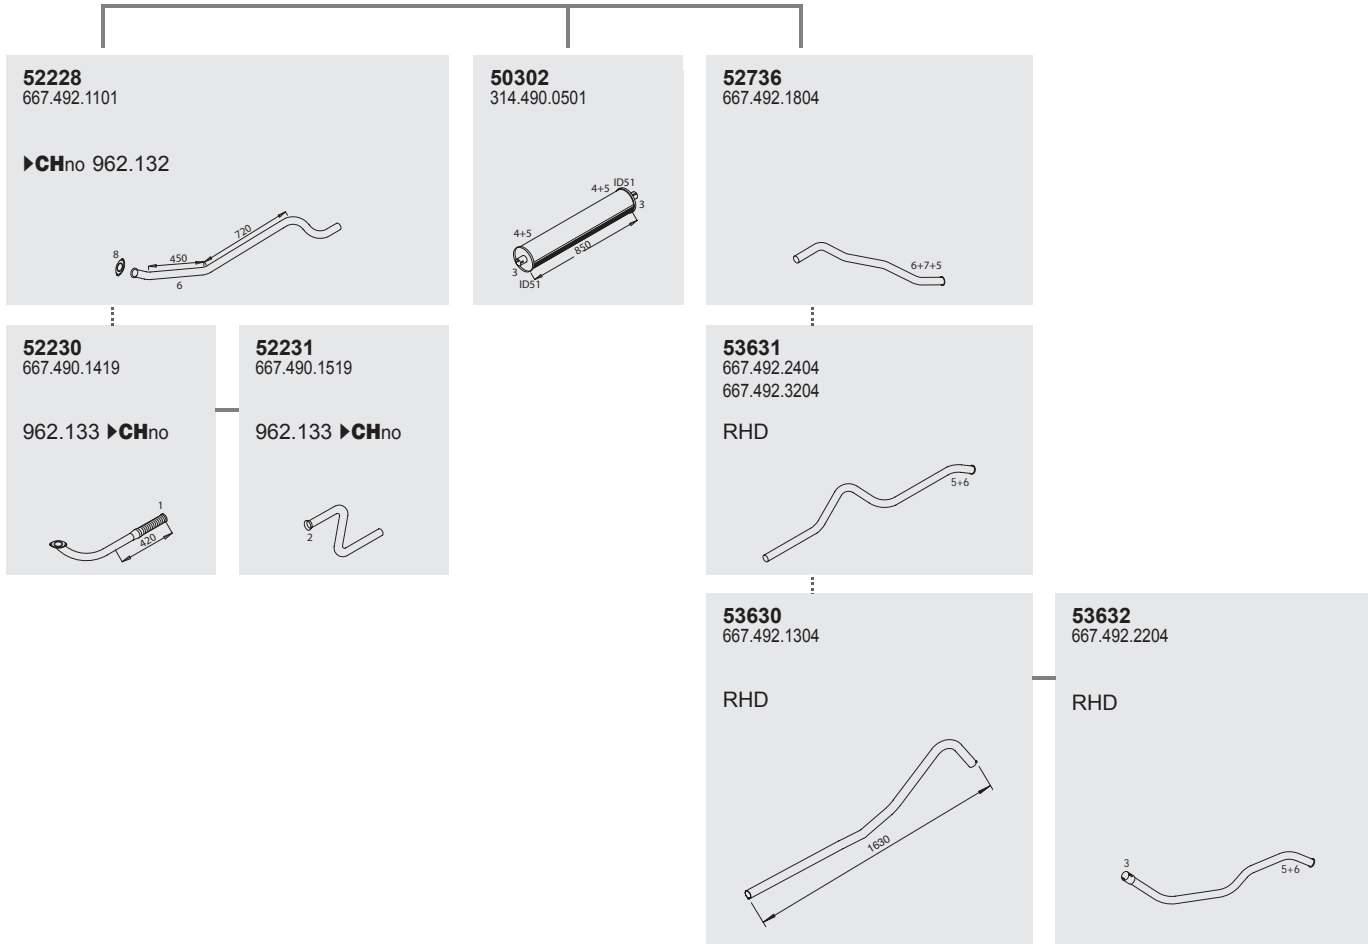

Type	BM
	667.301
962.133 ▶CHno	667.302
507 D	667.341
508 D	667.342
508 DK	667.361
	667.362

Front pipe

Silencer

Tail pipe

Mounting Parts

1	2	3	4	5	6	7	8
50829 601.490.0390 601.997.0390	51848 655.431.4640	99755 071.555.055.500	51844 667.490.0141 667.490.0241	50912 667.490.0037	99750 071.555.050.500	51843 668.492.0641	51822 126.492.0745

Horizontal
LHD
Standard mounting