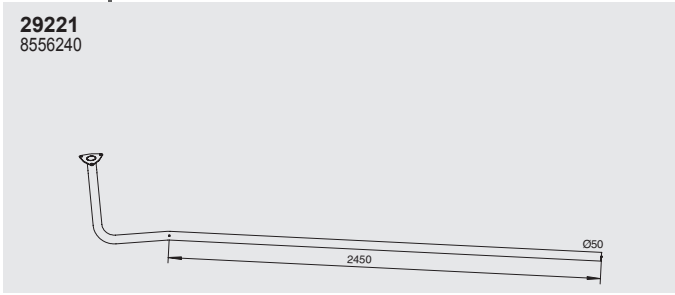

Type

- OM 50
- OM 55
- OM 65
- OM 70
- OM 75
- OM 80
- OM 90

Front pipe