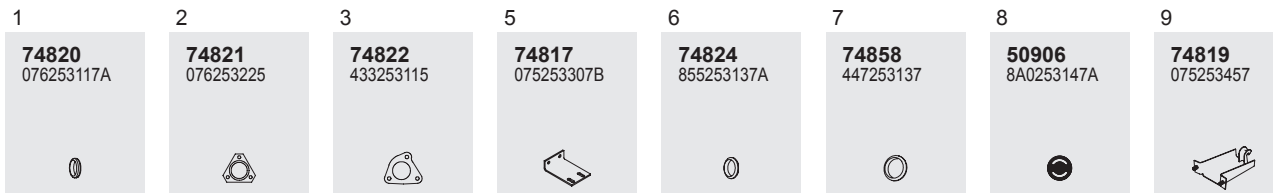

Mounting Parts

Horizontal
LHD/RHD
Standard moun-
ting