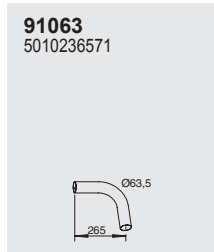

Type

09/96 →
Euro 2
B80

Front pipe

Silencer

Tail pipe

Mounting Parts

Horizontal
LHD
Standard mounting

Manufacturers part number are quoted for reference only