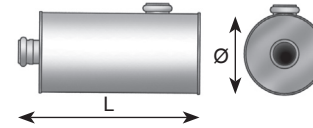

Ø102-Ø114 / 200-400 HP (KW=HP/1,36)

Dinex					
ALU	HP	L mm	Ø	Inlet	Outlet
40302	200-300	762	350	102,0 OD	102,0 OD