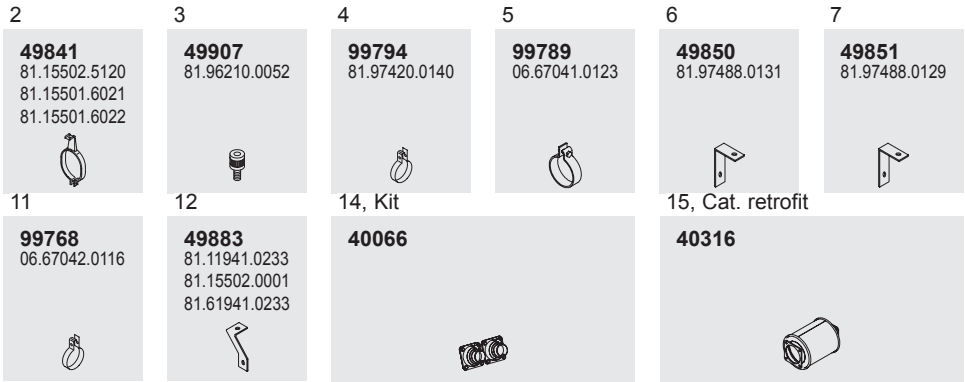

Mounting Parts

Horizontal
LHD
Standard mounting