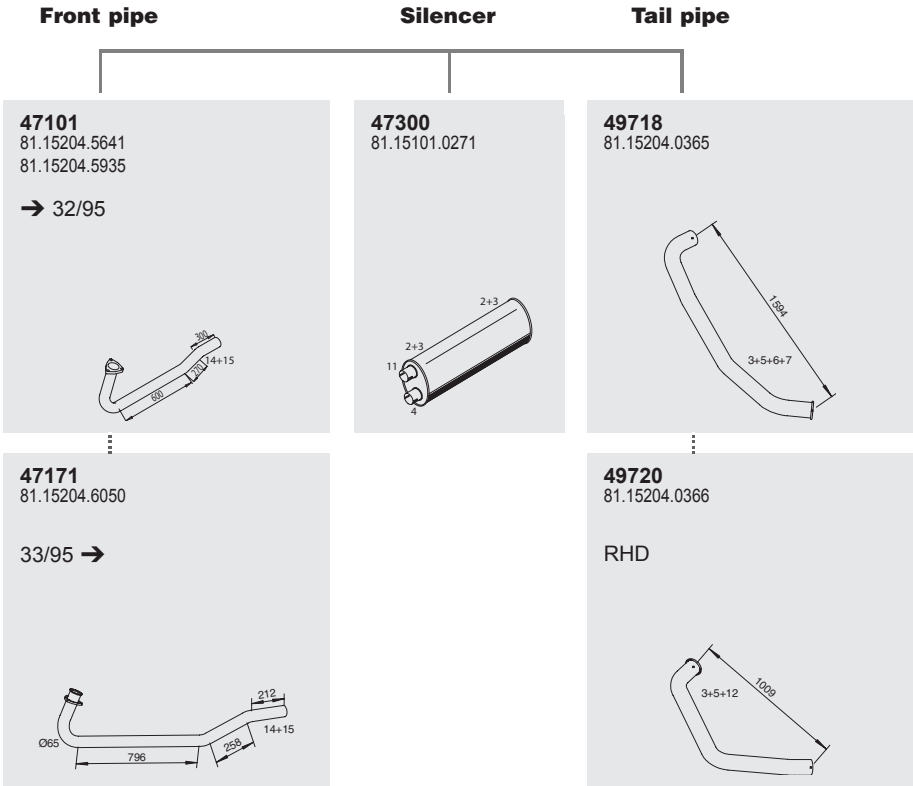

Horizontal  
LHD  
Standard mounting

Manufacturers part number are quoted for reference only

**Type**  
  
 ④ X ②  
 14/15 ton  
 4cyl. D0824 LFL  
**L81**  
 27/95 →  
 L  
**L83**  
 30/95 →  
 LL

**Mounting Parts**