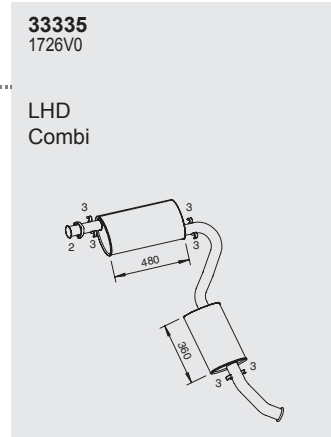

Silencer

Mounting Parts

Horizontal
LHD/RHD
Standard moun-
ting