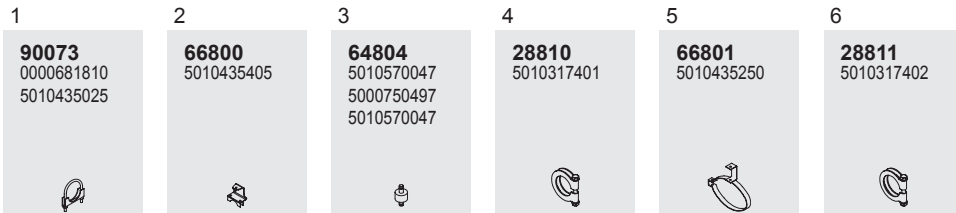

Mounting Parts

Horizontal
LHD
Standard moun-
ting