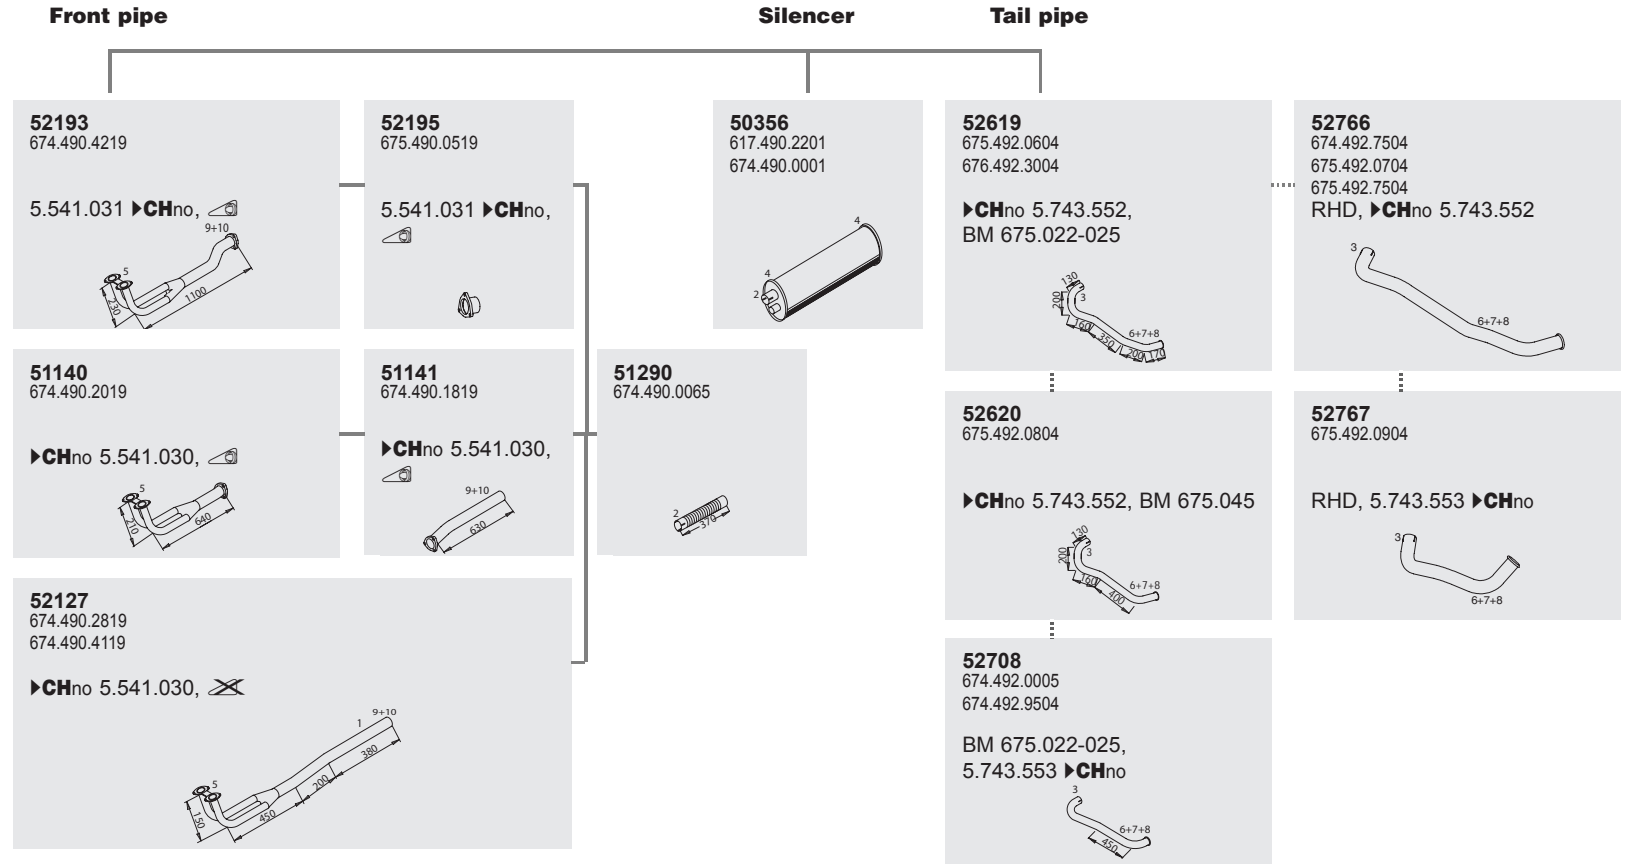

Manufacturers part number are quoted for reference only

Type	BM
	675.022
1514	675.023
	675.024
	675.025
1514K	675.045

Mounting Parts

1 99789 071.555.090.501 395.492.0040 645.492.1140 	2 50924 674.492.0040 	3 50926 313.392.0340 673.492.0140 	4 50860 674.491.2641 674.491.4541 	5 50919 DICHTUNG/GASKET 	6 99775 071.555.075.502
7, → 5.743.552 50925 309.492.1441 673.492.1041 	8, → 5.743.552 50904 309.490.0037 	8, 5.743.553 → 50910 001.987.5340 001.987.9640 384.987.7140 	9, Kit 40090 	10, Cat. retrofit 40316 	

Horizontal
LHD
Standard mounting