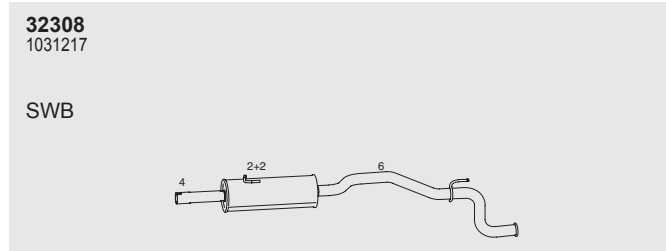

Silencer

Tail pipe

Mounting Parts

Horizontal
LHD
Standard moun-
ting