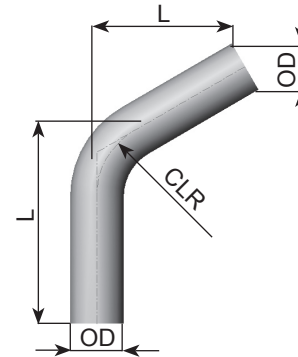

60° (OD/OD)

Dinex	L mm	OD mm	OD Inch	CLR
ALU				
92438	90	38,0	1 1/2	100
92442	100	42,0	1 5/8	95
92448	90	48,0	2	110
92450	80	50,0	2	130
92460	50	60,0	2 3/8	200
92465	100	65,0	2 5/8	180
92470	100	70,0	2 3/4	140
92475	100	75,0	3	160
92476	170	76,2	3	125
92480	140	80,0	3 1/4	200
92489	110	88,9	3 1/2	160
92490	120	90,0	3 5/8	200
92500	150	100,0	4	180