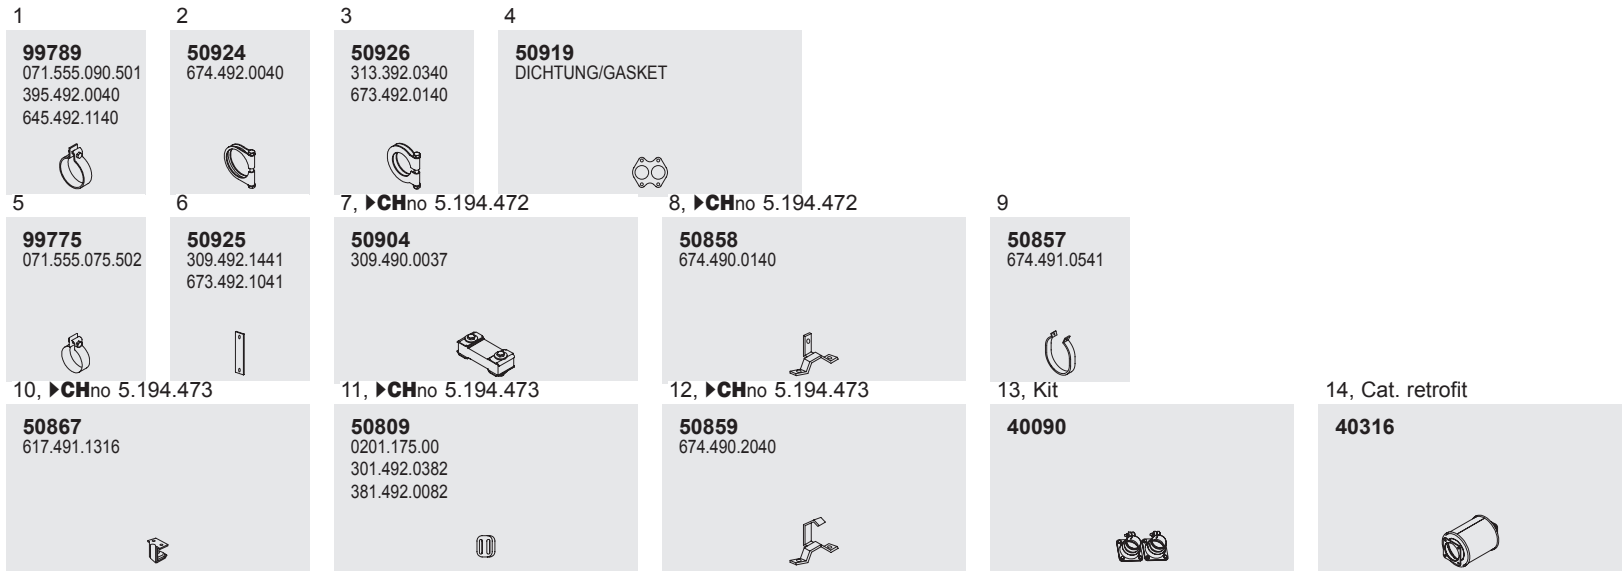

**Mounting Parts**

Horizontal  
LHD  
Standard mounting