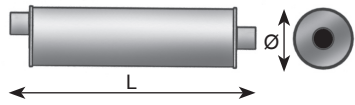

Catalytic Silencers

Manufactures part number are quoted for reference only

Ø70-Ø90 / 90-250 HP (KW=HP/1,36)

Dinex					
ALU	HP	L mm	Ø	Inlet	Outlet
40318	90-170	1175	237	71,0 OD	71,0 OD