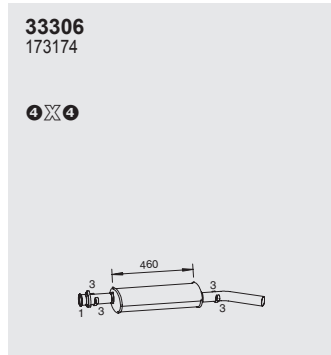

Manufacturers part number are quoted for reference only

Type
2,0 ltr.
Petrol (Carb)
XU102C
→ 02/2002

Front pipe

Silencer