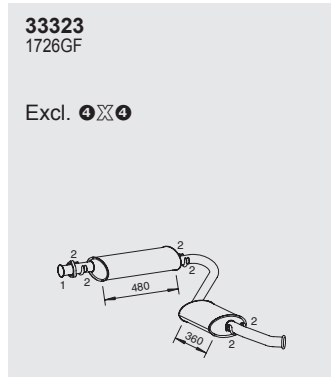

Manufacturers part number are quoted for reference only

Type
2,0 ltr.
Petrol (Carb)
XU102C
→ 02/2002

Front pipe

Silencer