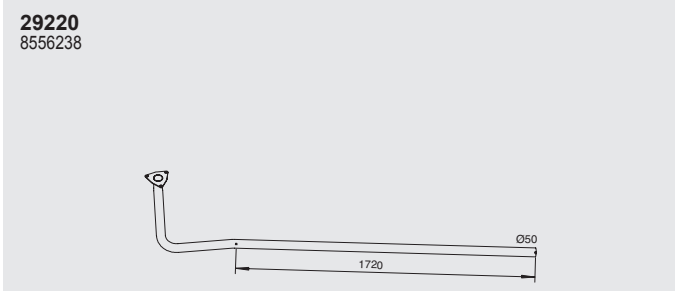

Type

- OM 50
- OM 55
- OM 65
- OM 70
- OM 75
- OM 80
- OM 90

Front pipe