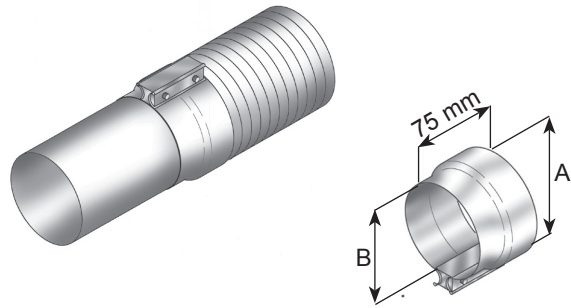

Flex Clamps

Manufactures part number are quoted for reference only

Dinex Flex Clamps

Dinex	Dinex	A mm	B mm	B Inch
99250/T	99251/T	55,0	50,0	2
99257/T	99258/T	62,0	57,0	2 1/4
99264/T	99265/T	67,0	63,5	2 1/2
99270/T	99269/T	75,0	70,0	2 3/4
99276/T	99277/T	81,2	76,2	3
99289/T	99290/T	93,6	88,9	3 1/2
	99300/T	105,0	100,0	3 7/8
99302/T	99303/T	106,6	101,6	4