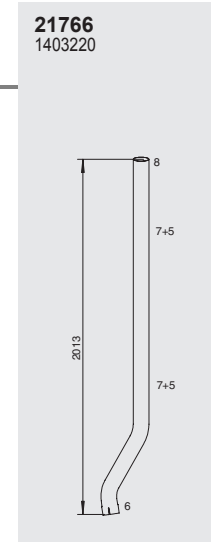

Tail pipe

Mounting Parts

Vertical
LHD/RHD
Standard moun-
ting