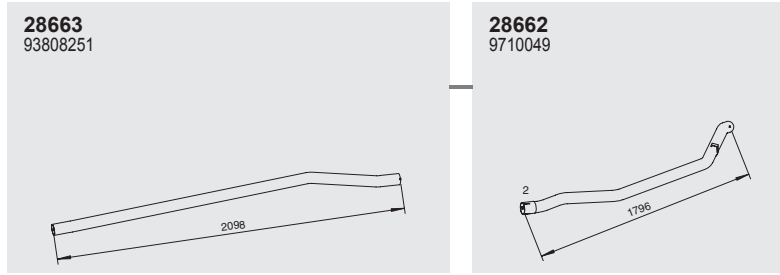

Type

49.10S
Turbo

Front pipe

Silencer

Tail pipe

Mounting Parts

Horizontal
RHD
Standard mounting

Manufacturers part number are quoted for reference only