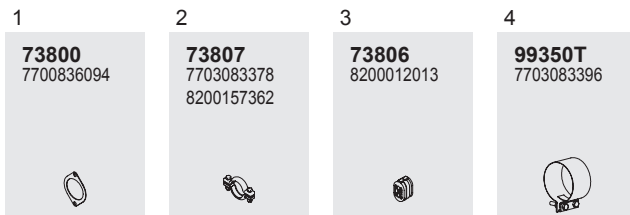

Mounting Parts

Horizontal
LHD/RHD
Standard moun-
ting