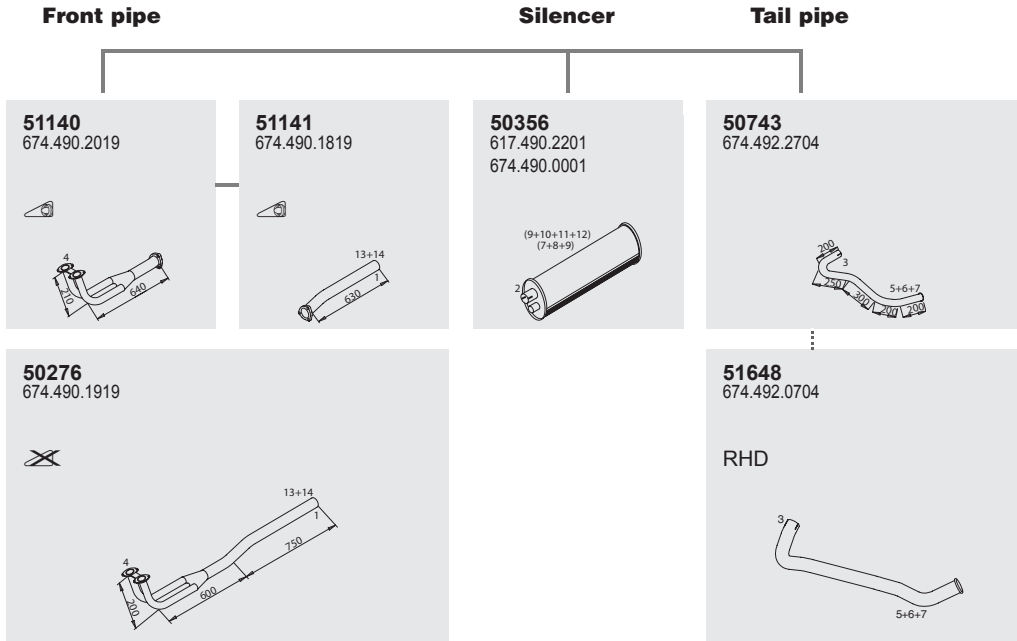

Manufacturers part number are quoted for reference only

Type	BM
	674.010
▶CHno 5.337.342	674.011
▶CHno 5.398.760	674.012
(BM 678.002, 003, 013)	674.013
	674.014
814	674.021
814 K	674.022
814 L	674.023
814 S	674.024
914	674.042
914 K	674.044
1114	674.052
	674.212
	674.213
	674.214
	678.002
	678.003
	678.013