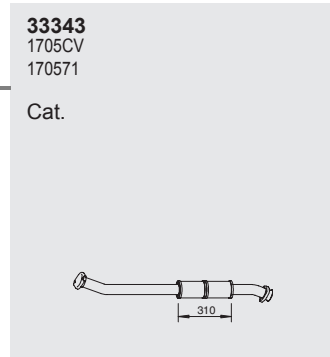

Type

2,0 ltr. IE
Petrol
Multitpoint
XU10J2
→ 02/2002

Front pipe