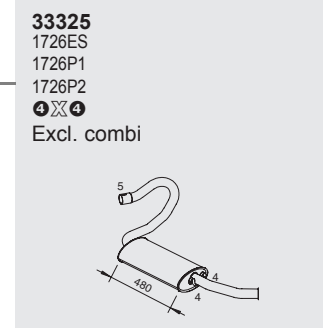

Silencer

Mounting Parts

Horizontal
LHD
Standard mounting