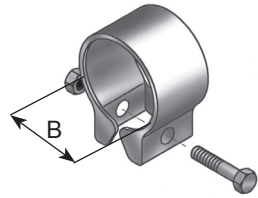

Heavy Duty, Band, Dinex Seal Clamps & V-Clamps

Manufactures part number are quoted for reference only

Heavy Duty Clamps

Dinex	ALU	B mm	Inch
99548	45,5 - 48,5	1 7/8	
99550	47,5 - 50,5	2	
99553	50,5 - 53,5	2 1/8	
99555	52,5 - 55,5	2 1/8	
99558	55,5 - 58,5	2 1/4	
99560	57,5 - 60,5	2 3/8	
99563	60,5 - 63,5	2 1/2	
99565	62,5 - 65,5	2 1/2	
99568	65,5 - 68,5	2 5/8	
99570	67,5 - 70,5	2 3/4	
99573	71,5 - 73,5	2 7/8	
99575	73,5 - 75,5	2 7/8	
99578	75,5 - 78,5	3	
99580	77,5 - 80,5	3 1/8	
99585	82,5 - 85,5	3 1/4	
99590	87,5 - 90,5	3 1/2	
99594	91,5 - 94,5	3 5/8	
99600	97,5 - 100,5	3 3/4	
99604	101,5 - 104,5	4	
99607	104,5 - 107,5	4 1/8	
99610	107,5 - 110,5	4 1/4	

Band Clamps

Dinex	INOX	B mm	Inch
99150	50,0 - 55,0	2	
99157	55,0 - 59,0	2 1/4	
99160	59,0 - 63,0	2 3/8	
99164	63,0 - 68,0	2 1/2	
99176	79,0 - 80,0	3	
99189	91,0 - 97,0	3 1/2	
99202	104,0 - 112,0	4