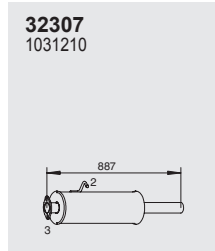

Type

2,5 D
08/97 →

80-120
SWB

100
150
190
230
LWB

190
230
ELWB

Front pipe

Silencer

Tail pipe

Mounting Parts

Horizontal
LHD
Standard moun-
ting