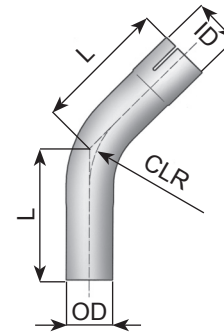

45° (OD/ID)

Dinex	Dinex	L mm	ID mm	OD mm	OD Inch	CLR
ALU	INOX					
92038		112	39,0	38,0	1 1/2	54
92045		142,5	46,0	45,0	1 3/4	64
92051		140	51,3	50,0	2	95
92057		150	57,6	57,1	2 1/4	100
92060		150	60,5	60,0	2 3/8	100
92064		180	64,0	63,5	2 1/2	125
92066		180	65,5	65,0	2 5/8	125
92070		205	70,3	70,0	2 3/4	97
92074		230	75,5	75,0	3	135
92076	92576	205	76,7	76,2	3	135
92089	92589	225	89,4	88,9	3 1/2	177
92102	92502	245	102,1	101,6	4	203
92103		235	102,1	101,6	4	152