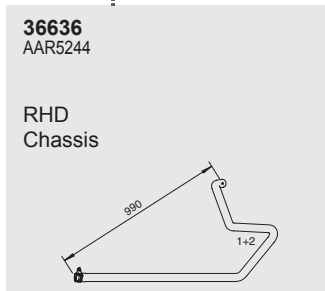

Tail pipe

Mounting Parts

1

2

3

Horizontal
LHD
Standard moun-
ting