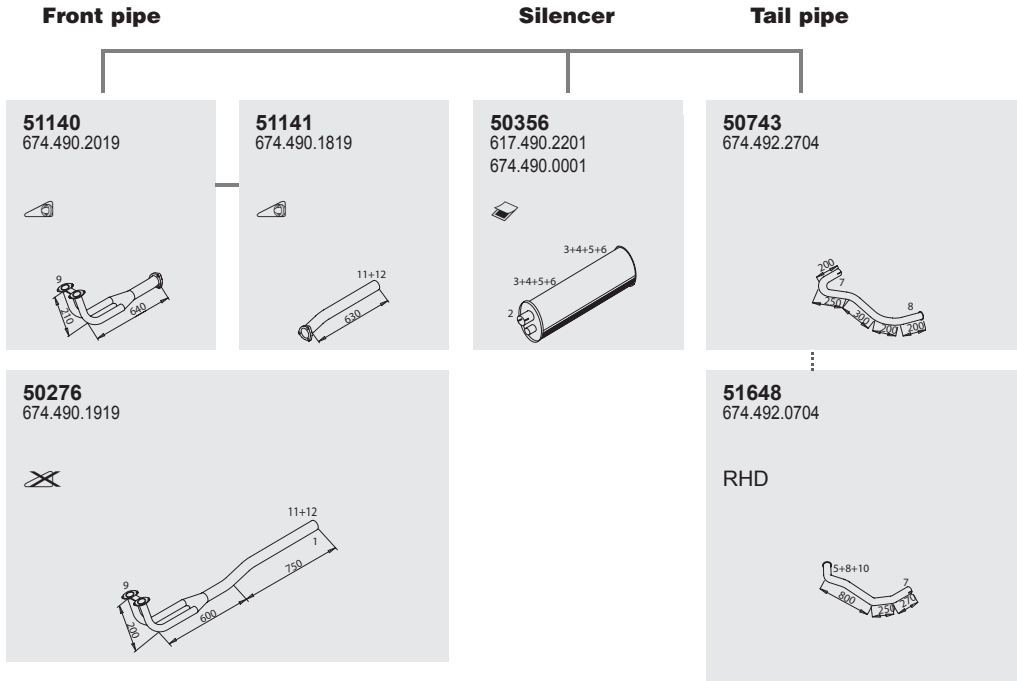

Manufacturers part number are quoted for reference only

Type	BM
►CHno 5.337.342	675.012
	675.013
	675.014
	675.032
1114 L	675.033
1314 K	675.034
	675.042
	675.046
1114 K	675.052
1314 K	675.053
1317 K	675.212
	675.213
1114 S	675.214
1114	
1314	

Mounting Parts