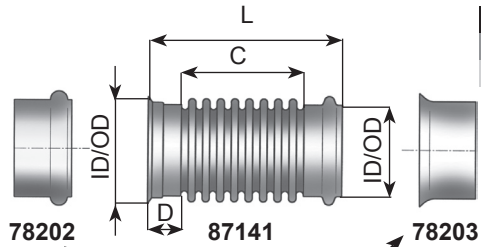

# Bellows

Manufactures part number are quoted for reference only

Dinex				
INOX	L mm	ID/OD mm	C mm	D mm
95360	260	61,0 (ID)	160	45
95370	180	71,0 (ID)	110	35
95302	179	102,0 (OD)	103	38

Dinex				
INOX	L mm	ID/OD mm	C mm	D mm
95390	308	90,0 (OD)	188	60