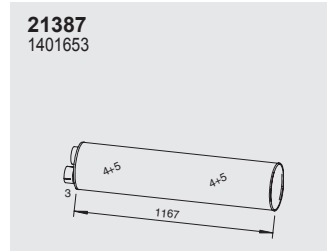

Type

FA 45.150

Front pipe

Silencer

Tail pipe

Mounting Parts

Vertical
LHD/RHD
Standard moun-
ting