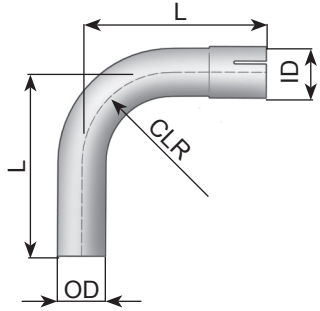

Bends OD/ID

90° (OD/ID)

Dinex	Dinex	L mm	ID mm	OD mm	OD Inch	CLR
ALU	INOX					
91038		129	39,0	38,0	3	54
91045		180	46,0	45,0	3	64
91051	91550	195	51,3	50,0	2	95
91057		240	57,6	57,1	2 1/4	85
91060	91560	240	60,5	60,0	2 3/8	100
91064		265	64,0	63,5	2 1/2	125
91066		265	65,5	65,0	2 5/8	125
91070		270	70,3	70,0	2 3/4	98
91074		290	75,5	75,0	3	135
91076	91576	295	76,7	76,2	3	135
91089	91589	320	89,4	88,9	3 1/2	177
91102	91502	380	102,1	101,6	4	203
91103		152	102,1	101,6	4	114
91105		254	102,1	101,6	4	127