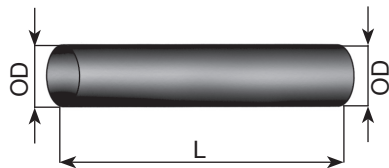

ALU

Dinex	Dinex	Dinex	ID mm	OD mm	OD Inch
L 600 mm	L 1000 mm	L 1500 mm			
93651	93051	93151	51,3	50,0	2
93657	93057	93157	57,6	57,1	2 1/4
93660	93060	93160	60,5	60,0	2 3/8
93664	93064	93164	64,0	63,5	2 1/2
93670	93070	93170	70,3	69,8	2 3/4
93676	93076	93176	76,7	76,2	3
93689	93089	93189	89,4	88,9	3 1/2
93602	93002	93102	102,1	101,6	4

INOX

Dinex	ID mm	OD mm	OD Inch
L 1500 mm			
93577	76,7	76,2	3
93590	89,9	89,4	3 1/2
93503	102,1	101,6	4