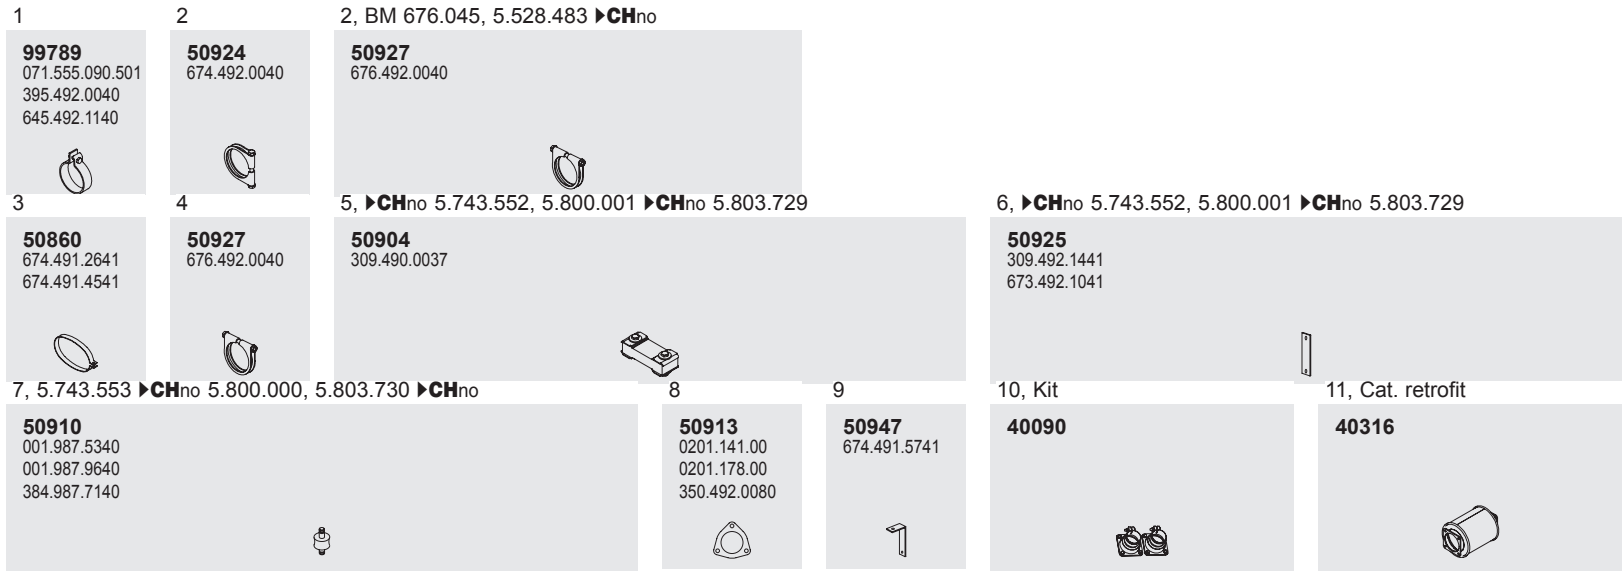

Horizontal
LHD
Standard mounting