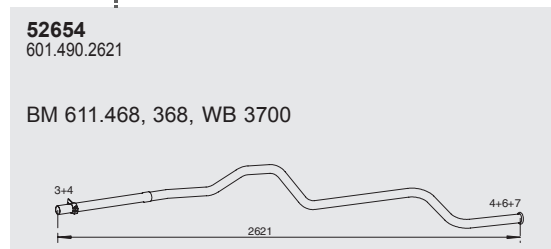

Mounting Parts

Horizontal
LHD
Standard moun-
ting