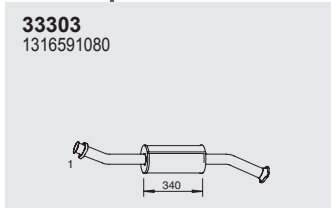

Manufacturers part number are quoted for reference only

Type

1,9 ltr.
Turbo Diesel
M2, 1930 TD

2,5 ltr.
Turbo Diesel
M5, 2500 TD
M6, 2500 TD EGR
1994 → 2001

Front pipe