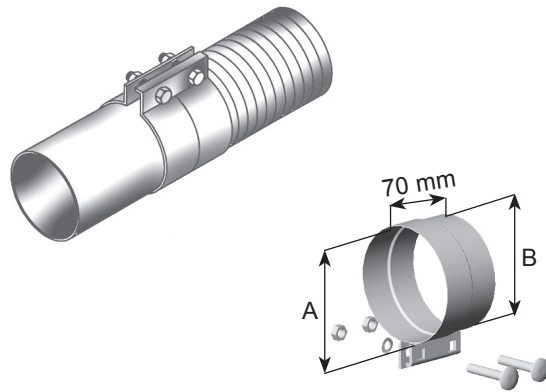

Dinex Standard Flex Clamps

Dinex	Dinex	A mm	B mm	B Inch
99250	99251	55,0	50,0	2
99260	99261	65,0	60,0	2 3/8
99264		67,0	63,5	2 1/2
99270	99269	75,0	70,0	2 3/4
99276	99277	81,2	76,2	3
99280	99281	84,0	80,0	3 1/8
99289	99290	93,6	88,9	3 1/2
99300	99301	105,0	100,0	3 7/8
99302	99303	106,6	101,6	4