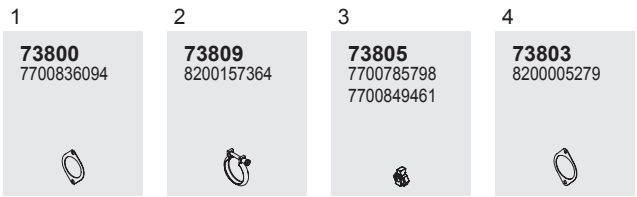

Mounting Parts

Horizontal
LHD/RHD
Standard moun-
ting