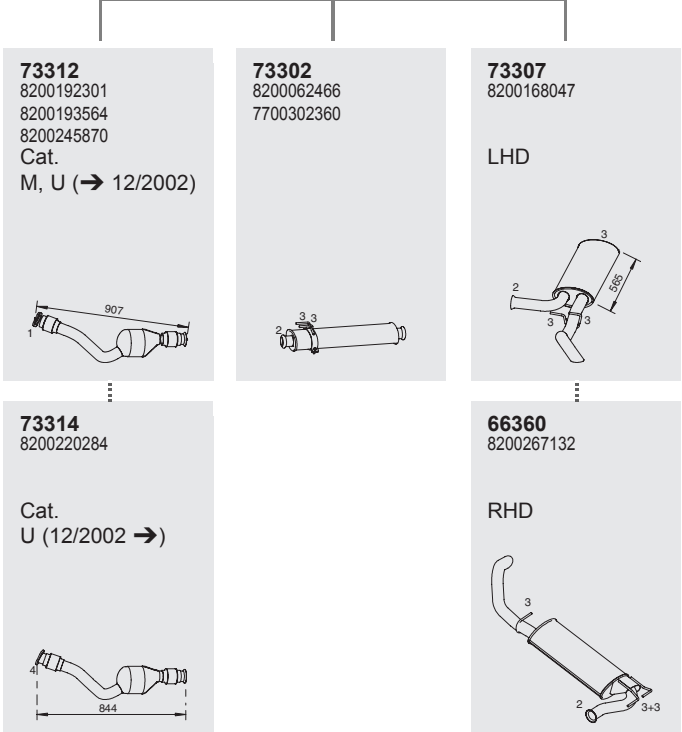

Series MASTER II

System No.: 364000022

Type

2,5 DCI
G9U
M = G9U 720
U = G9U 724

Front pipe

Silencer

Tail pipe