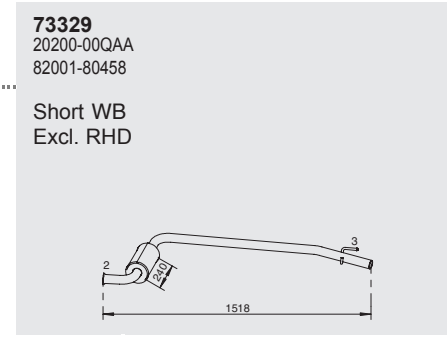

Series PRIMASTAR

System No.: 362000002

Type

1,9 Ltr. dCi
80/100 HP
F9Q

Front pipe

Silencer

Mounting Parts

Horizontal
LHD/RHD
Standard moun-
ting