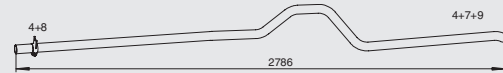

11, Cat. retrofit

40315

Kit

50940

KIT

Horizontal
LHD/RHD
Standard moun-
ting