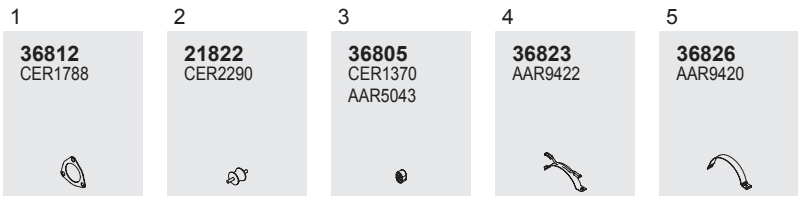

Mounting Parts