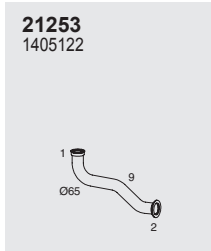

Type

FA 45.150

Front pipe