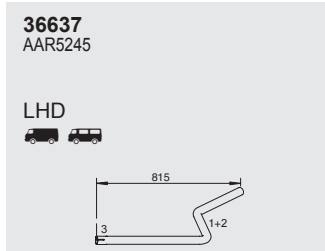

Tail pipe

Mounting Parts

1

2

3

Horizontal
LHD
Standard moun-
ting