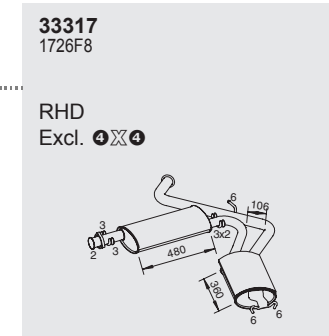

Silencer

Mounting Parts

Horizontal
LHD
Standard mounting