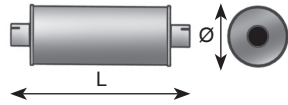

Dinex					
ALU	HP	L mm	Ø	Inlet	Outlet
40309	100-230	645	296	77,0 ID	77,0 ID