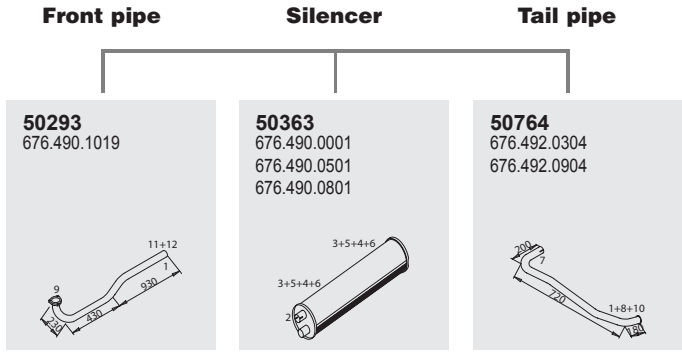

Manufacturers part number are quoted for reference only

Type	BM
▶CHno 5.337.342	677.012
	677.013
1120	677.014
1317	677.015
1320	677.032
	677.033
	677.034
1120S	677.035
1320S	677.052
	677.053
	677.056
	677.057

Mounting Parts

1 99789 071.555.090.501 395.492.0040 645.492.1140	2 50924 674.492.0040	3 50857 674.491.0541	4A, ▶CHno 5.194.472 50904 309.490.0037		4B, 5.194.473 ▶CHno 5.337.342 50809 0201.175.00 301.492.0382 381.492.0082	5A, ▶CHno 5.194.472 50858 674.490.0140	5B, 5.194.473 ▶CHno 5.337.342 50859 674.490.2040
6, 5.194.473 ▶CHno 5.337.342 50867 617.491.1316		7 50927 676.492.0040	8 50925 309.492.1441 673.492.1041	9 50913 0201.141.00 0201.178.00 350.492.0080	10 50904 309.490.0037	11, Kit 40090	12, Cat. retrofit 40316

Horizontal
LHD
Standard mounting