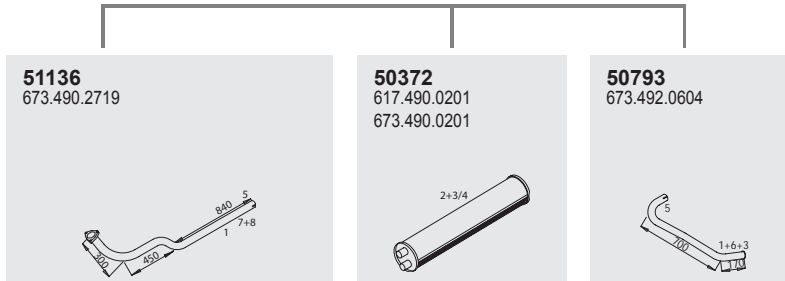

Manufacturers part number are quoted for reference only

Type	BM
	673.001
5.152.277 ▶CHno	673.002
5.325.174	673.003
709	673.010
809	673.011
709 K	673.012
809 K	673.013
	673.014
	673.040
	673.042

Front pipe

Silencer

Tail pipe