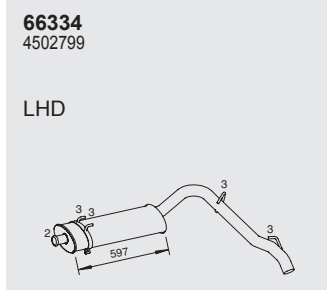

Silencer

Mounting Parts

Horizontal
LHD/RHD
Standard moun-
ting