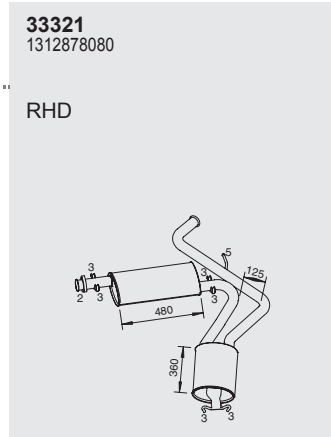

Manufacturers part number are quoted for reference only

Type

1,9 ltr.
Turbo Diesel
M2, 1930 TD

2,5 ltr.
Turbo Diesel
M5, 2500 TD
M6, 2500 TD EGR
1994 → 2001

Front pipe

Silencer

Mounting Parts

Horizontal
LHD/RHD
Standard moun-
ting