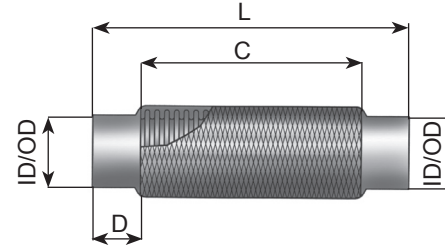

Without innerliner

Dinex				
INOX	L mm	ID/OD mm	C mm	D mm
95351	150	51,0 (ID)	100	25
95350	275	51,5 (OD)	215	30
95361	250	60,0 (ID)	200	25
95362	150	60,0 (ID)	100	25
95364	300	64,5 (ID)	200	50
95376	375	76,0 (ID)	275	50
95375	250	76,5 (ID)	200	25
95389	375	90,0 (ID)	275	50
95301	375	103,0 (ID)	275	50