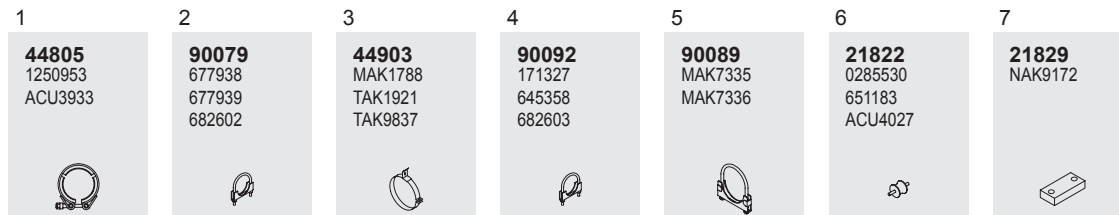

Mounting Parts

Horizontal
LHD/RHD
Standard moun-
ting