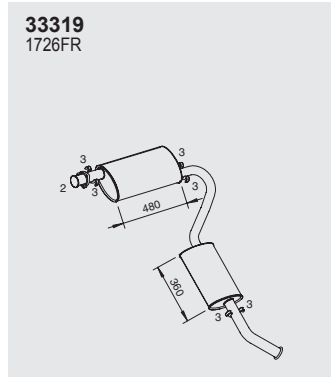

Silencer

Mounting Parts

2

3

Horizontal
LHD
Standard mounting