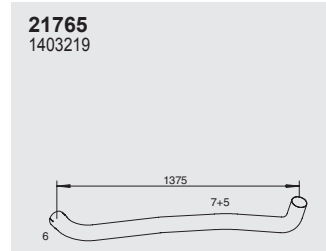

Type

FA 45.150

Front pipe

Silencer

Tail pipe

Mounting Parts

Vertical
LHD/RHD
Standard moun-
ting