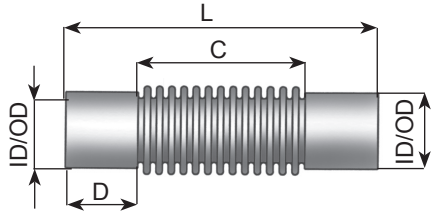

Bellows

Manufactures part number are quoted for reference only

Dinex				
INOX	L mm	ID/OD mm	C mm	D mm
95360	260	61,0 (ID)	160	45
95370	180	71,0 (ID)	110	35
95302	179	102,0 (OD)	103	38