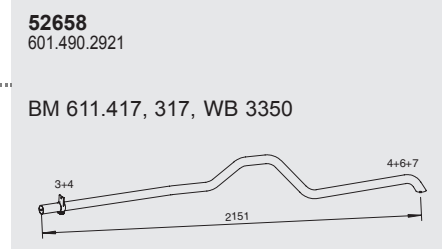

Tail pipe

Mounting Parts

Horizontal
LHD
Standard moun-
ting