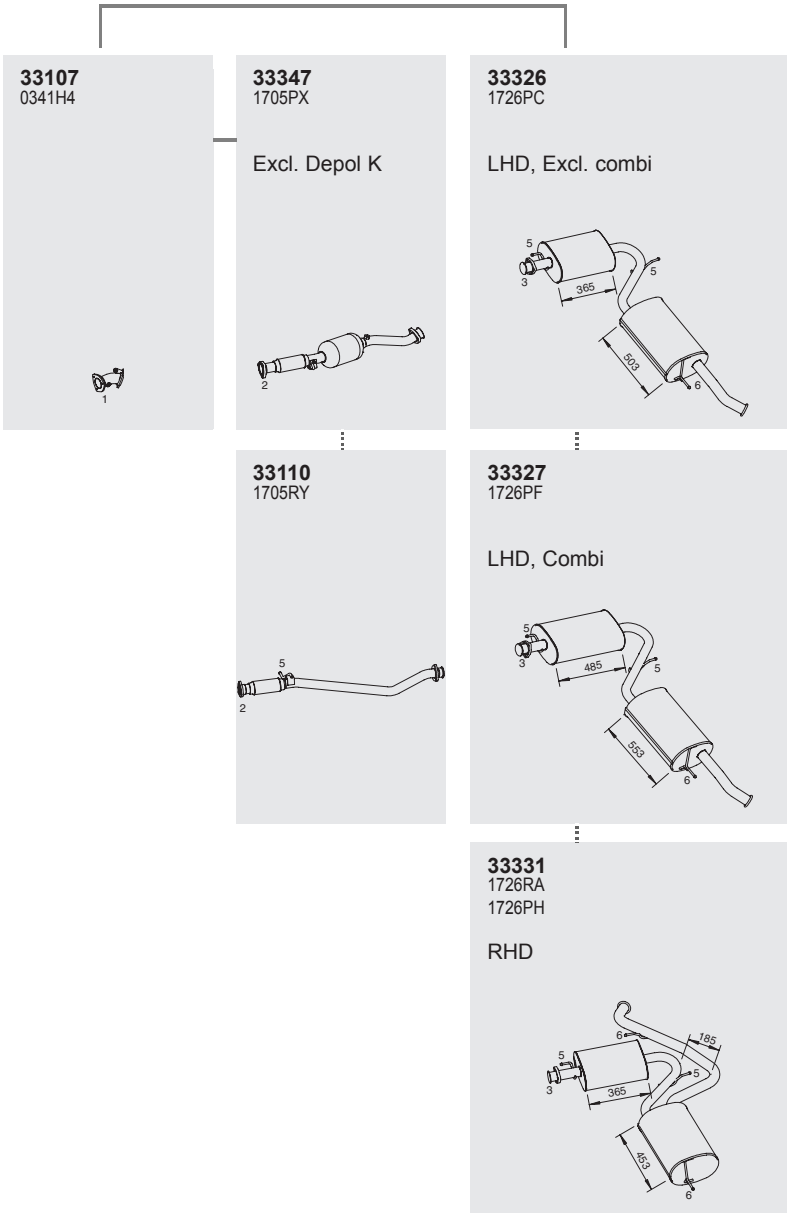

Type

2,0 ltr. IE
Petrol
Multipoint
XU10J2
02/2002 →

Front pipe

Silencer