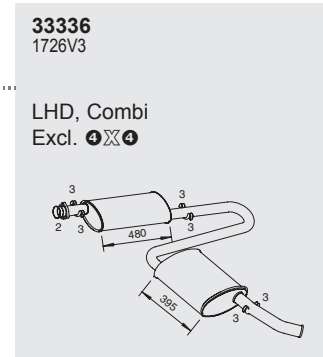

Silencer

Mounting Parts

Horizontal
LHD
Standard mounting