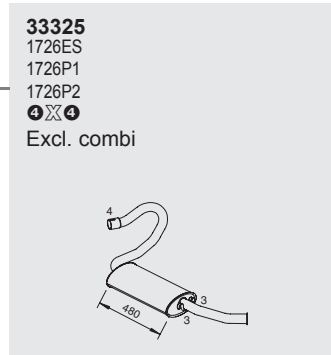

## TYPE/MODEL

Jumper - LHD .....	.27
Relay - RHD (GB) .....	.27

Manufacturers part number are quoted for reference only

**Type**  
 2,0 ltr.  
 Petrol (Carb)  
 XU102C  
 → 02/2002

**Front pipe**

**Silencer**