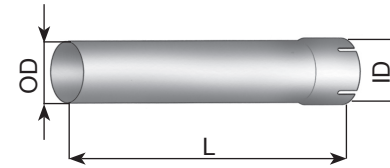

ALU

Dinex	Dinex	Dinex	ID mm	OD mm	OD Inch
L 600 mm	L 1000 mm	L 1500 mm			
93651	93051	93151	51,3	50,0	2
93657	93057	93157	57,6	57,1	2 1/4
93660	93060	93160	60,5	60,0	2 3/8
93664	93064	93164	64,0	63,5	2 1/2
93670	93070	93170	70,3	69,8	2 3/4
93676	93076	93176	76,7	76,2	3
93689	93089	93189	89,4	88,9	3 1/2
93602	93002	93102	102,1	101,6	4

INOX

Dinex	ID mm	OD mm	OD Inch
L 1500 mm			
93577	76,7	76,2	3
93590	89,9	89,4	3 1/2
93503	102,1	101,6	4