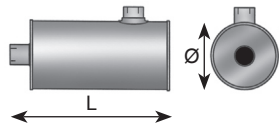

# Catalytic Silencers

Manufactures part number are quoted for reference only

**Ø70-Ø90 / 90-250 HP** (KW=HP/1,36)

Dinex					
ALU	HP	L mm	Ø	Inlet	Outlet
40318	90-170	1175	237	71,0 OD	71,0 OD

Dinex					
ALU	HP	L mm	Ø	Inlet	Outlet
40309	100-230	645	296	77,0 ID	77,0 ID