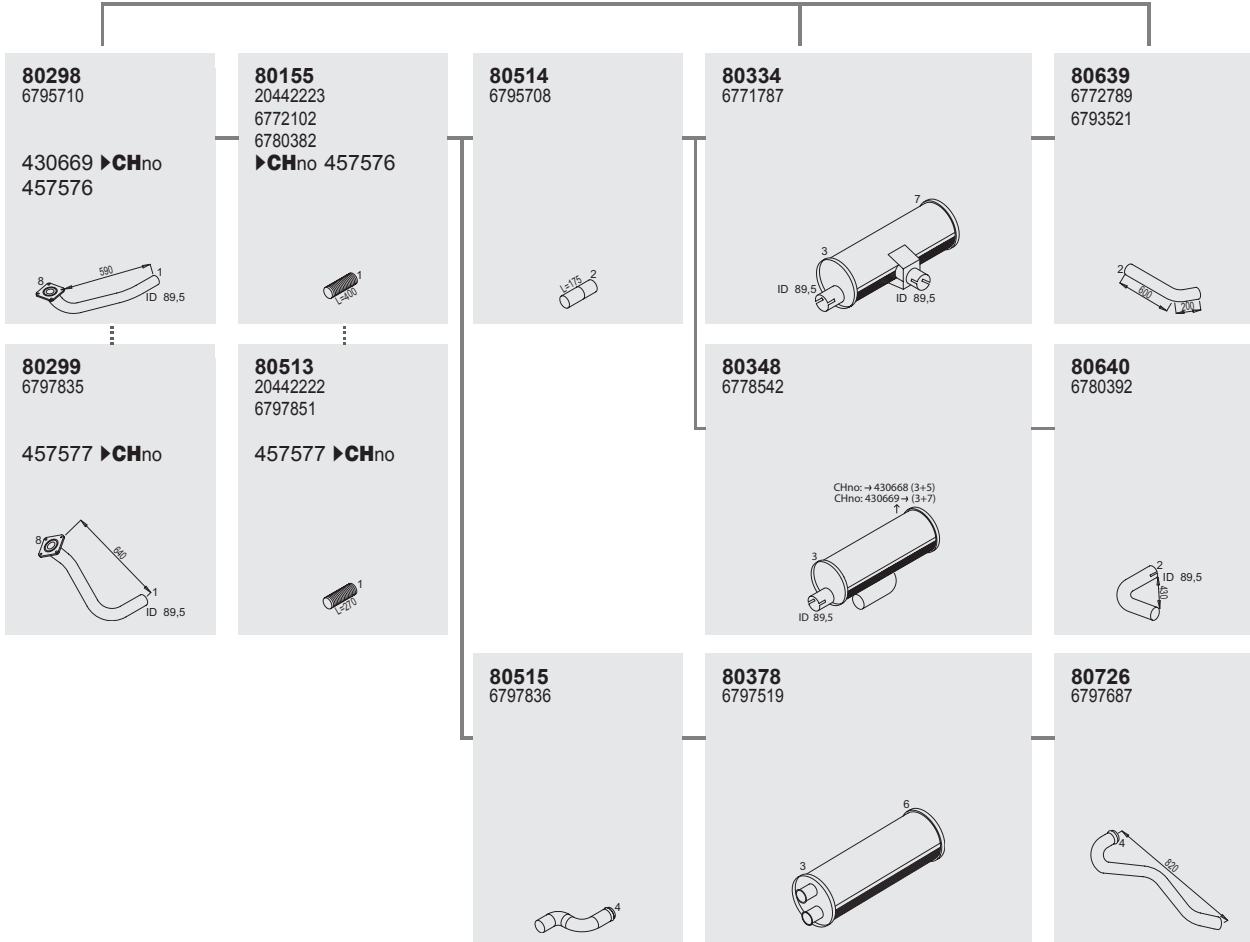

Series FL

System No.: 38000015

Type

TD61 engine,
1985 → 1992
430669 ▶CHno
B100000 ▶CHno
B166079
Built in Belgium
→ 1995
FL608
FL609
FL610
FL611

Front pipe

Silencer

Tail pipe

Mounting Parts

1	2	3	4	5	6	7	8
99289	99096 1193870	80898 1089272 6778226 6799479	80905 1624613 471355	80899 6778983	80916 6797885	80917 6795887	89900 3299693

Horizontal
LHD/RHD
Standard moun-
ting