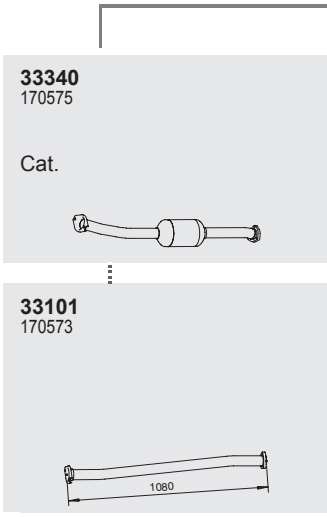

Type

2,5 ltr. (TDI)
Turbo Diesel
DJ5TED
→ 02/2002

Front pipe