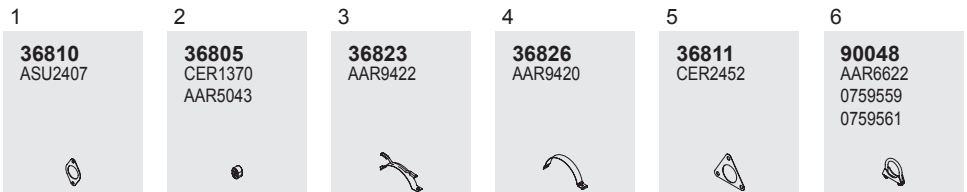

Mounting Parts

Horizontal
LHD
Standard moun-
ting