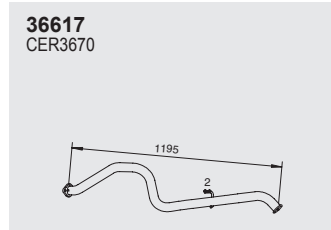

Tail pipe

Mounting Parts

1

2

Horizontal
LHD
Standard mounting