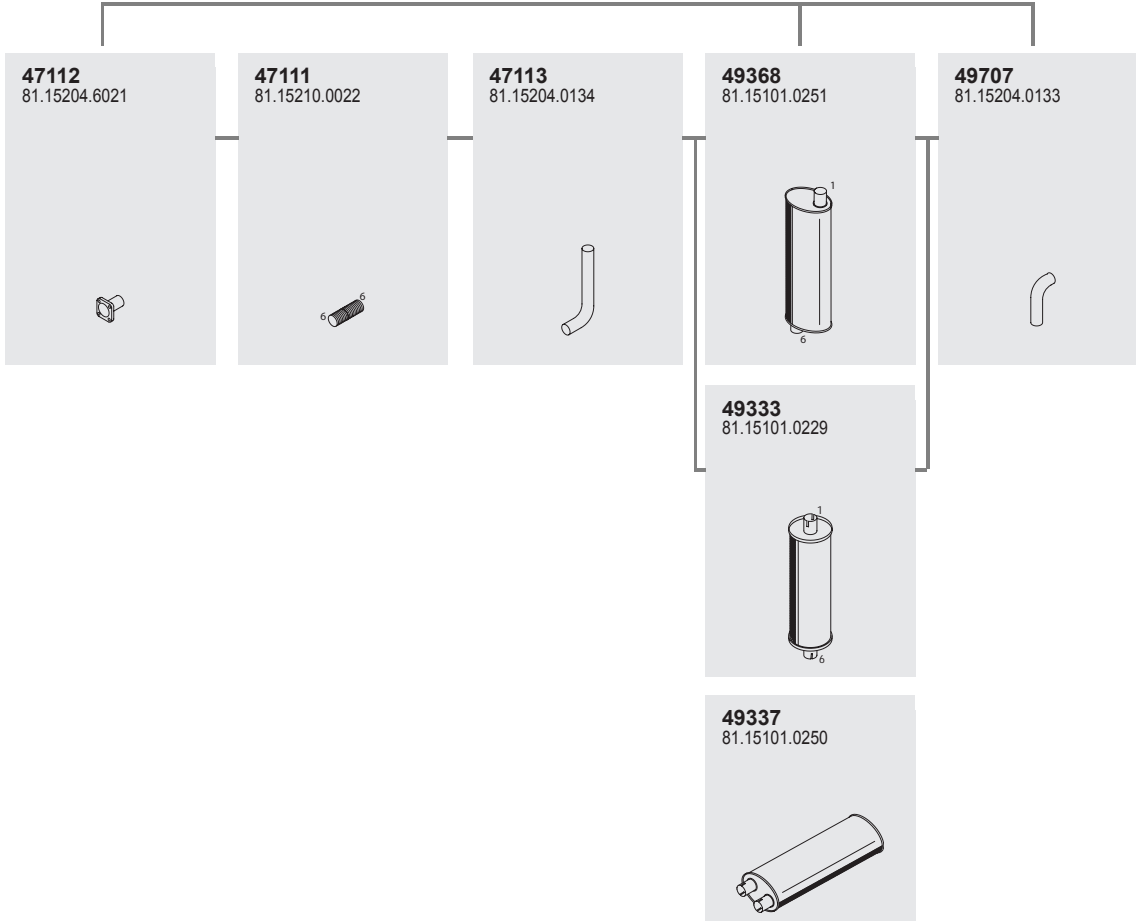

Series M90

System No.: 347101003

Type

- **M01**
  12/13 ton
- **M03, M04**
  14/15 ton
- **M05**
  17/18 ton
- **M07**
  12 ton

Front pipe

Silencer

Tail pipe

Mounting Parts

1

99794
81.97420.0140

6

99785
06.67041.0121
81.97420.0023

Vertical
LHD
Standard mounting