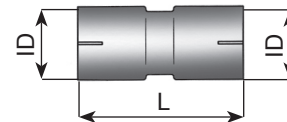

ID/ID

Dinex	ALU	ID mm	ID mm	Inch	L mm
93752	51,0	51,0	2	200	
93759	61,0	61,0	2 3/8	200	
93765	66,0	66,0	2 5/8	200	
93771	71,0	71,0	2 3/4	200	
93773	76,0	76,0	3	250	
93781	77,0	77,0	3	250	
93779	81,0	81,0	3 1/8	250	
93788	90,0	90,0	3 1/2	250	
93784	101,0	101,0	4	300	
93706	103,0	103,0	4	300