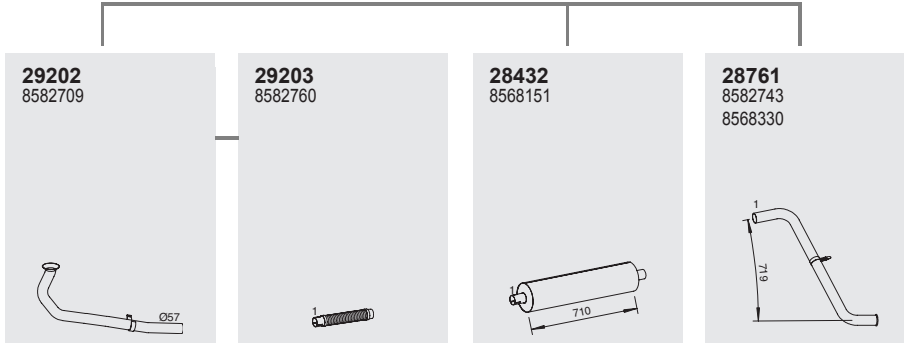

**Mounting Parts**

1

**99061**

Horizontal  
LHD  
Standard mounting

Manufacturers part number are quoted for reference only

**Type**

10/85 →  
Series IV  
Zeta  
79.14

**Front pipe**