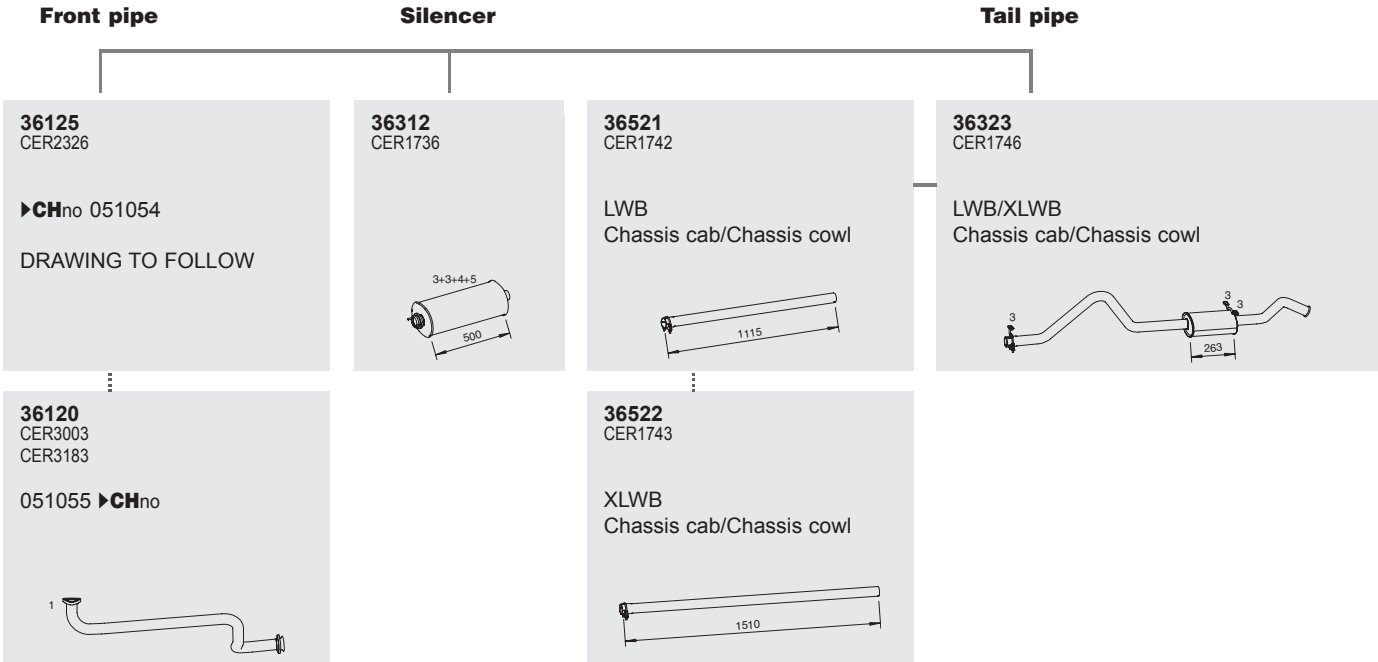

Manufacturers part number are quoted for reference only

Type
2,5 ltr.
FSD425
Diesel
LHD
LWB/XLWB

Horizontal
LHD
Standard mounting