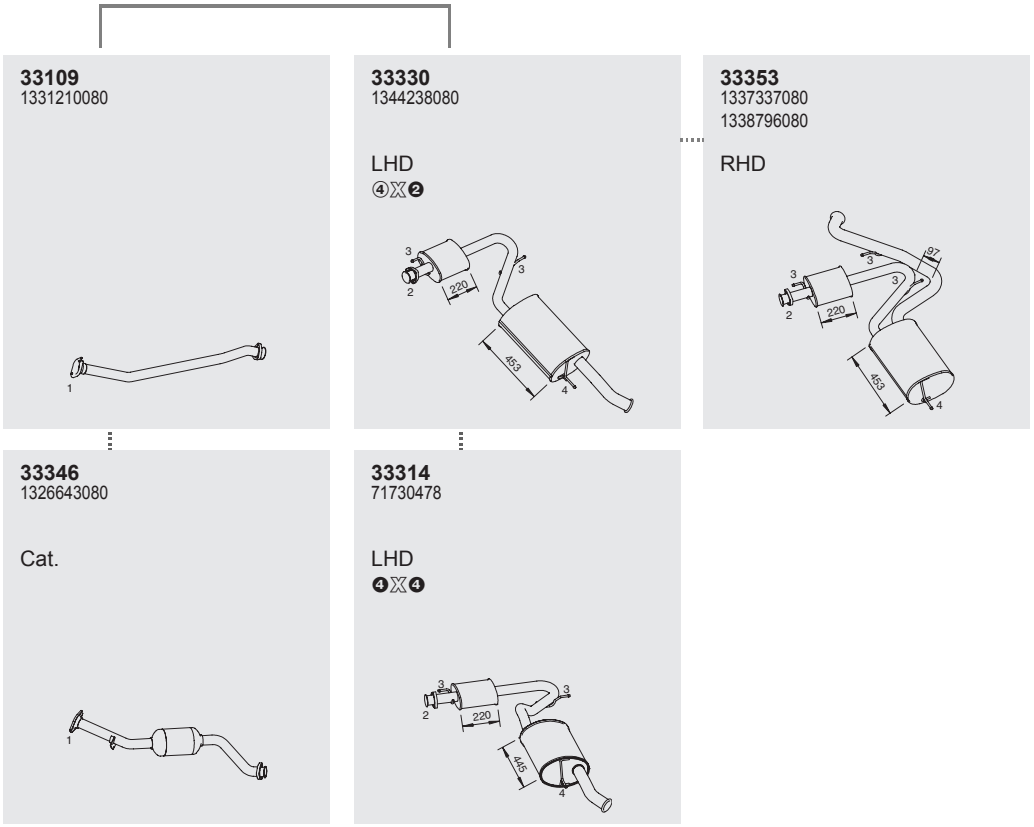

Manufacturers part number are quoted for reference only

Type
2,3 ltr. JTD
M10, 2300 JTD
M11,
2300 JTD EGR
2,8 ltr. JTD
M15, 2800 JTD
M20,
2800 JTD EGR
M22,
2800 JTD CGV
2002 →

Front pipe

Silencer