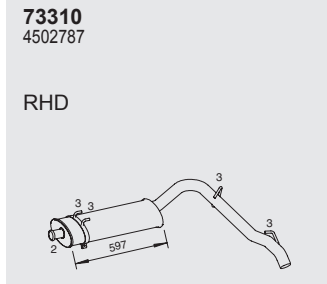

Silencer

Mounting Parts

Horizontal
LHD/RHD
Standard moun-
ting