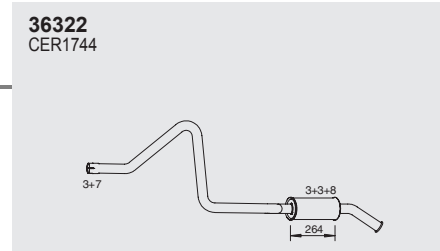

Tail pipe

Mounting Parts

Horizontal
LHD
Standard moun-
ting