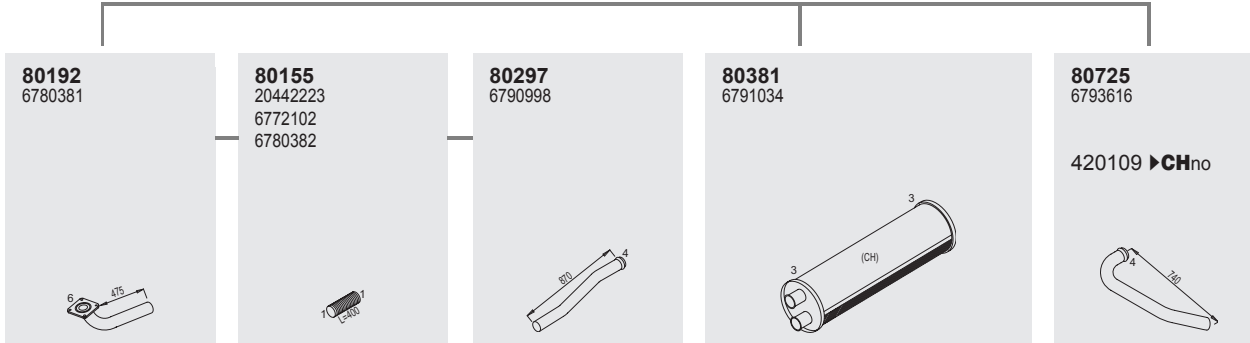

Series FL

System No.: 380100012

Type

Special for (CH)
TD61 engine
400000 ▶CHno
495167
1985 → 1992
B100000 ▶CHno
B166079
→ 1995
Built in Belgium
FL612
FL613
FL614
FL615

Front pipe

Silencer

Tail pipe