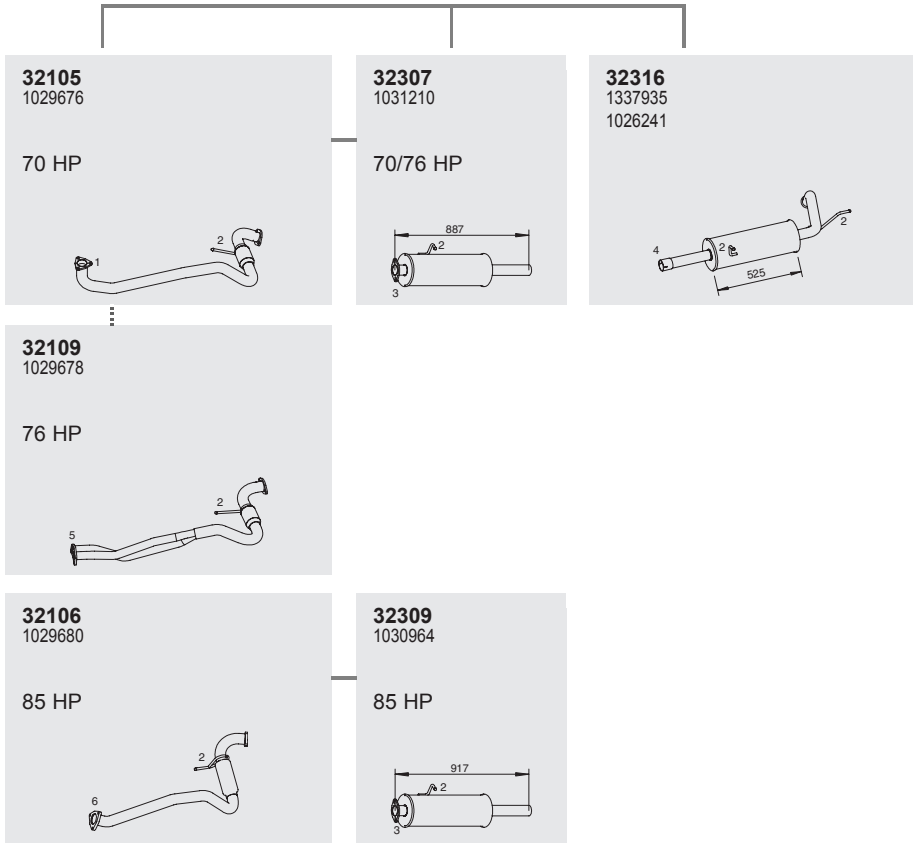

Manufacturers part number are quoted for reference only

Type

2,5 D
70/76 HP
2,5 TD
85 HP
08/96 → 08/97
RHD

- 100
- 150
- 190
- 230
- LWB

Front pipe

Silencer

Tail pipe