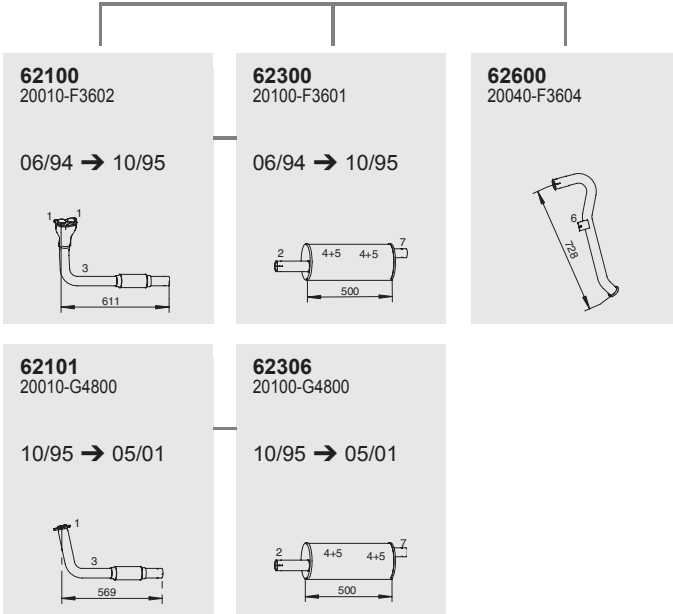

Series TRADE

System No.: 362100005

Type

04/1993 →
06/1996
3,0 Diesel

Front pipe

Silencer

Tail pipe

Mounting Parts

1	2	3	4	5	6	7
62813 20691-0F000	99157 SS-06-0372G	90057 20631-X9502	62809 20675-F3600	62810 20675-9X500	62804 20641-M9000 20641-U6810 20641-M7060	99852 09105237-0

Horizontal
LHD
Standard moun-
ting