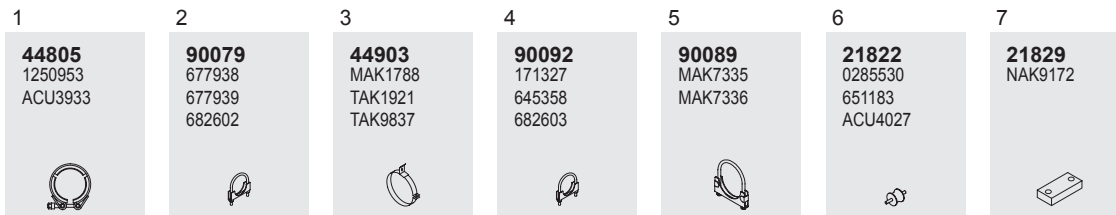

Mounting Parts

Horizontal
LHD/RHD
Standard moun-
ting