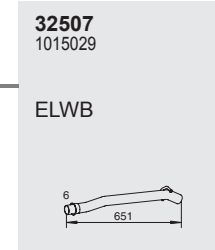

Type

2,5 D
08/97 →

80-120
SWB

100
150
190
230
LWB

190
230
ELWB

Front pipe

Silencer

Tail pipe

Mounting Parts

Horizontal
LHD
Standard moun-
ting