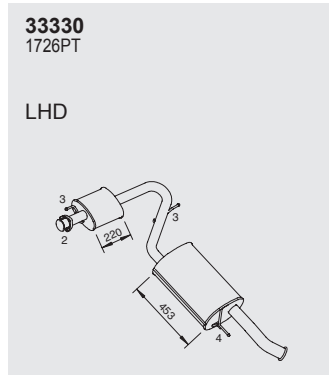

Type

2,8 ltr. HDI
Turbo Diesel
SOFIM
02/2002 →

Front pipe

Silencer

Mounting Parts

Horizontal
LHD
Standard mounting