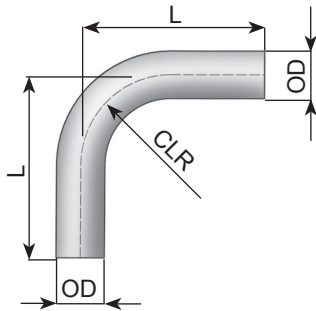

Bends OD/OD

10
Manufactures part number are quoted for reference only

10

90° (OD/OD)

Dinex	Dinex	L mm	OD mm	OD Inch	CLR
ALU	INOX				
91039		129	38,0	1 1/2	54
91046		180	45,0	1 3/4	64
91050	91250	190	50,8	2	95
91056		240	57,1	2 1/4	85
91059	91259	240	60,0	2 3/8	100
91063		265	63,5	2 1/2	125
91065		265	65,0	2 5/8	125
91071		270	70,0	2 3/4	98
91073		290	75,0	3	135
91075	91275	295	76,2	3	135
91080		205	80,0	3 1/8	115
91088	91288	320	88,9	3 1/2	177
91100		380	100,0	3 7/8	203
91101	91201	380	101,6	4	203
91104		152	101,6	4	114
91106		254	101,6	4	127