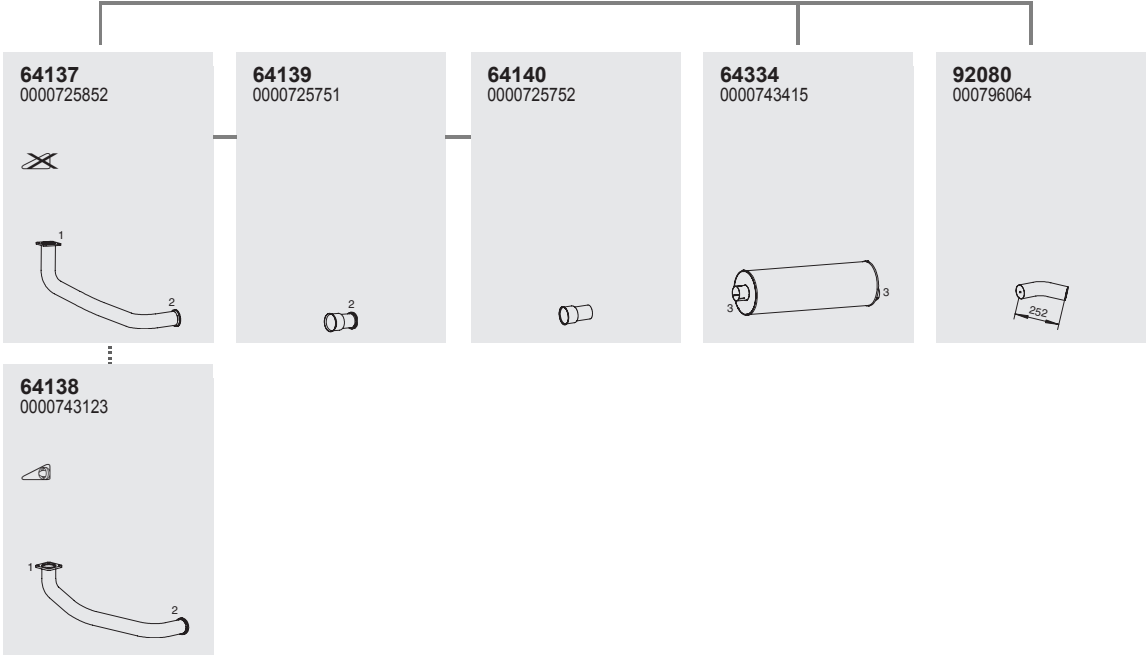

Manufacturers part number are quoted for reference only

Type
GC GF190 - 190/2
GR190 - 190/2
GLR190 - GLC190
GB - TB191
GC - GF191
GR191
PGC191
CLR220, ④X②,
④X④
770KB6,
FPT/EPA30
770KB6 SP
950KBT - 950 KBT 1
950KB6

Front pipe

Silencer

Tail pipe