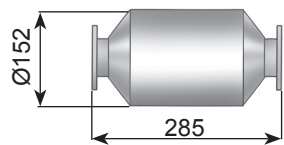

Universal Catalytic Converters

Manufactures part number are quoted for reference only

<3,5 Ltr.

Dinex
INOX
40315