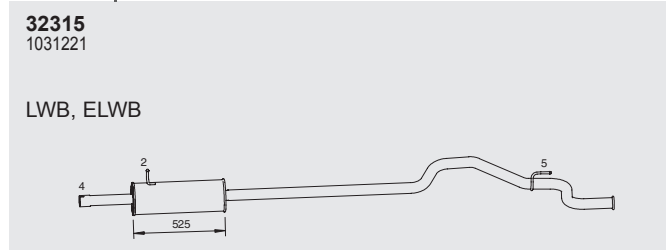

Silencer

Tail pipe

Mounting Parts

Horizontal
LHD
Standard moun-
ting