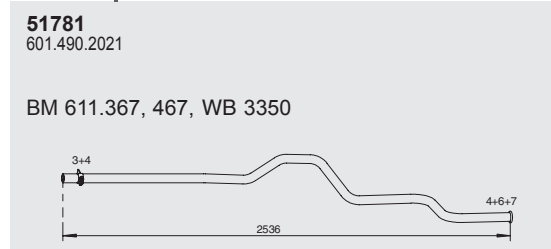

Mounting Parts

Horizontal
LHD
Standard moun-
ting