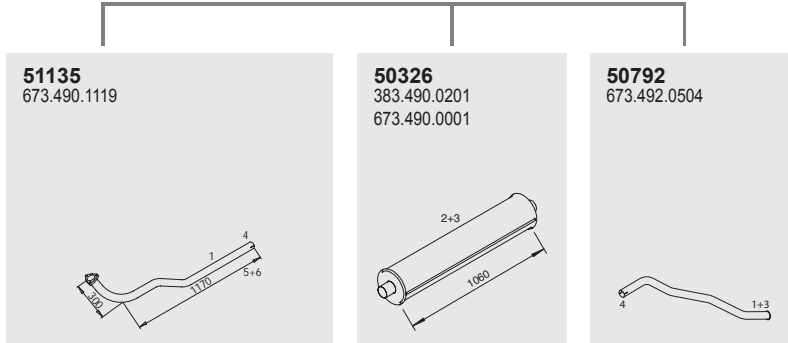

Type	BM
	673.001
	673.002
▶CHno 5.152.276	673.003
709	673.010
809	673.011
709 K	673.012
809 K	673.013
	673.014
	673.040
	673.042

Front pipe	Silencer	Tail pipe