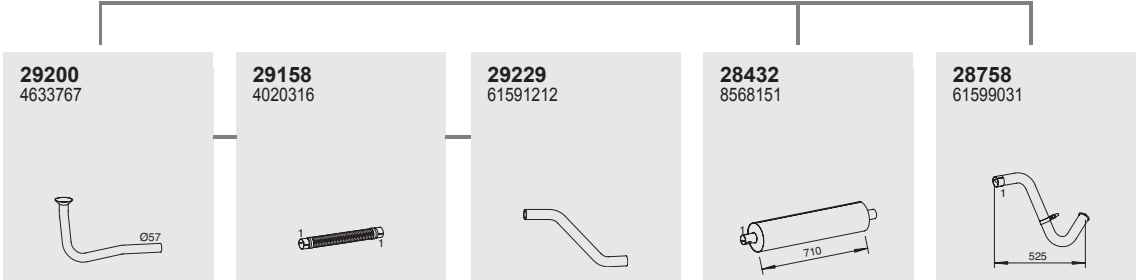

**Mounting Parts**

1

**99061**

Horizontal  
LHD  
Standard mounting

Manufacturers part number are quoted for reference only

**Type**

10/1985 →  
Zeta  
115.17  
135.17  
145.17

**Front pipe**