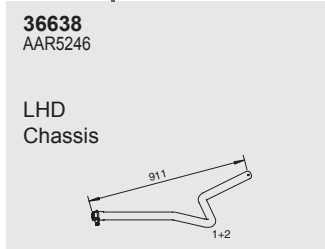

Tail pipe

Mounting Parts

1

2

3

Horizontal
LHD
Standard moun-
ting