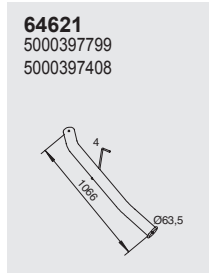

Type

4X4
WB 2700
3,5T
4,5T
6T
B90

Front pipe

Silencer

Tail pipe

Mounting Parts

Horizontal
LHD
Standard moun-
ting