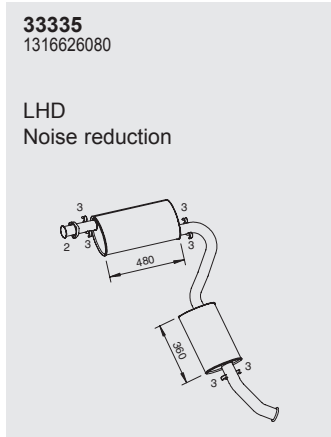

Manufacturers part number are quoted for reference only

Type

1,9 ltr.
Turbo Diesel
M2, 1930 TD

2,5 ltr.
Turbo Diesel
M5, 2500 TD
M6, 2500 TD EGR
1994 → 2001

Front pipe

Silencer

Mounting Parts

Horizontal
LHD/RHD
Standard moun-
ting