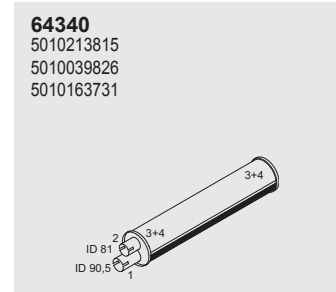

Series MIDLINER

System No.: 364101019

Type

S140
S160

Front pipe

Silencer

Tail pipe

Mounting Parts

Vertical
LHD
Standard mounting