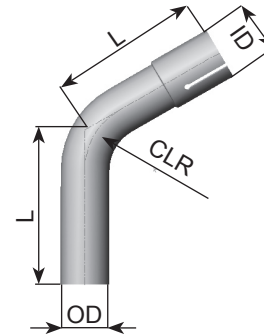

60° (OD/ID)

Dinex	Dinex	L mm	ID mm	OD mm	OD Inch	CLR
ALU	INOX					
92338		90	38,3	38,0	1 1/2	100
92342		100	42,3	42,0	1 5/8	95
92348		90	48,3	48,0	2	110
92350		80	50,3	50,0	2	130
92360		50	60,3	60,0	2 3/8	200
92365		100	65,3	65,0	2 5/8	180
92370		100	70,3	70,0	2 3/4	140
92375		100	75,3	75,0	3	160
92380		140	76,5	80,0	3 1/4	200
92389		110	89,2	88,9	3 1/2	160
92390		120	90,3	90,0	3 5/8	200
92400		150	100,3	100,0	4	180