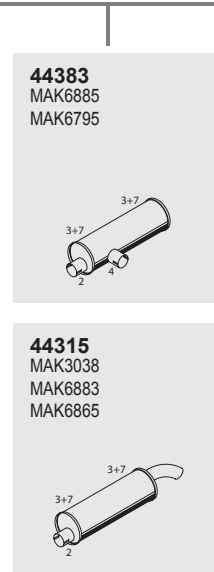

Type

→ 06.96
Motor 310
Turbo
Euro I
600
1000
(RHD = Leyland
road runner)

Front pipe

Silencer

Tail pipe

Mounting Parts

Horizontal
LHD/RHD
Standard moun-
ting