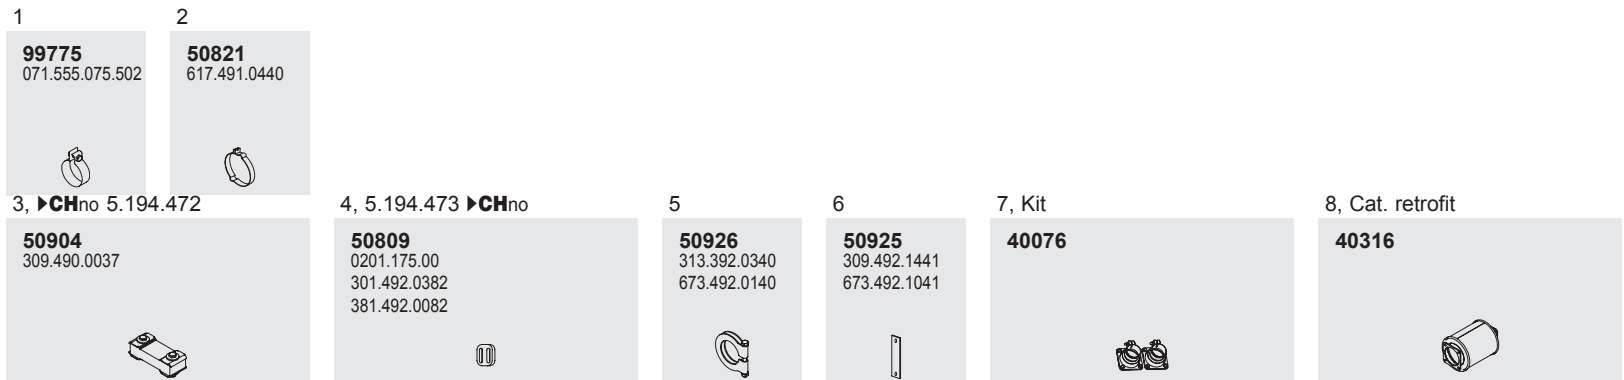

Mounting Parts

Horizontal
LHD
Standard moun-
ting