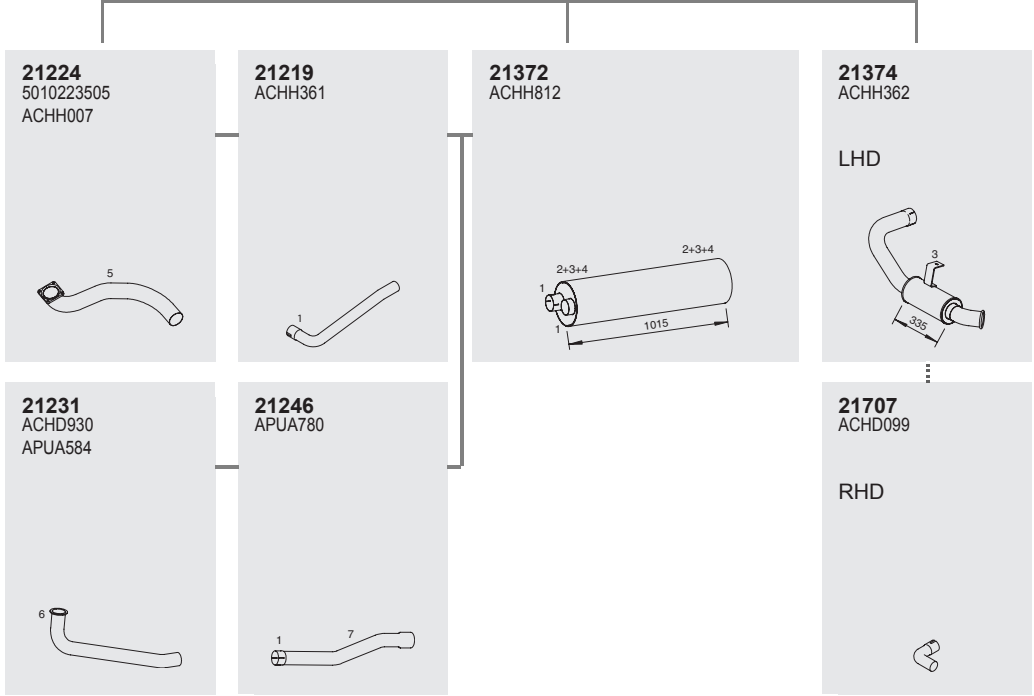

Type

1996 →
55.180
55.210

Front pipe

Silencer

Tail pipe

Mounting Parts

1	2	3	4	5	6	7
99892 ACHD812	21852 ACHH763	44800 0487257	21854 0487257 ACHD074	50926	44805 1250953 ACU3933	90079 677938 677939 682602

Horizontal
LHD/RHD
Standard moun-
ting