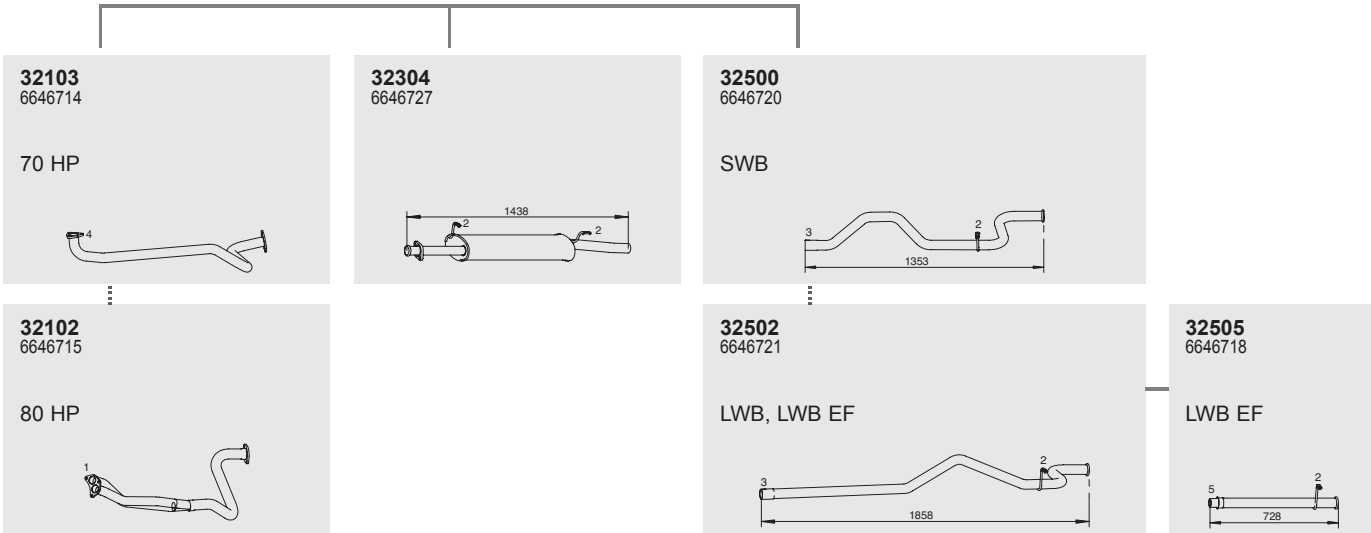

Series Transit

System No.: 329100002

Type

2,5 D
10/91 → 08/94
70/80 HP

80-120
150S
SWB

130-190
100L
150L
LWB

190 EF
LWB EF

Front pipe

Silencer

Tail pipe