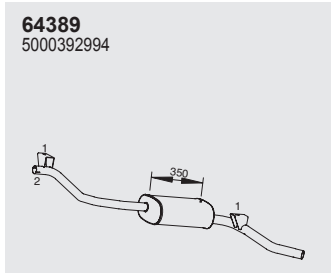

Tail pipe

Mounting Parts

1

2

Horizontal
LHD
Standard mounting