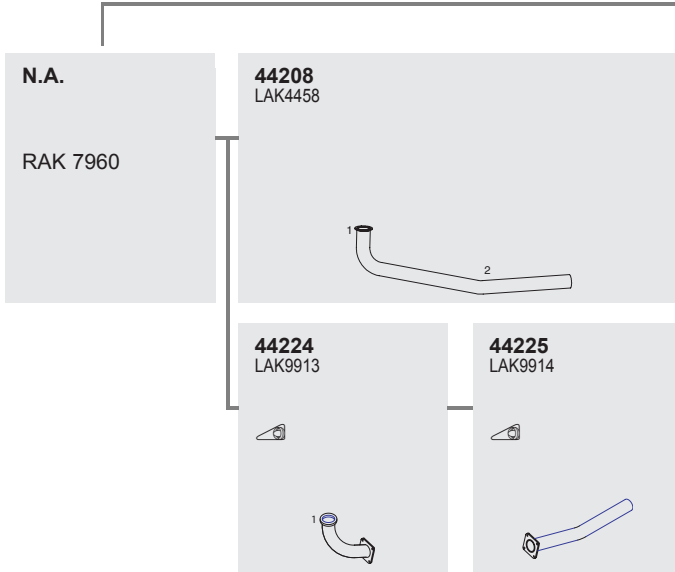

Type

→ 06.96
Motor 310
Turbo
Euro I
600
1000
(RHD = Leyland
road runner)

Front pipe