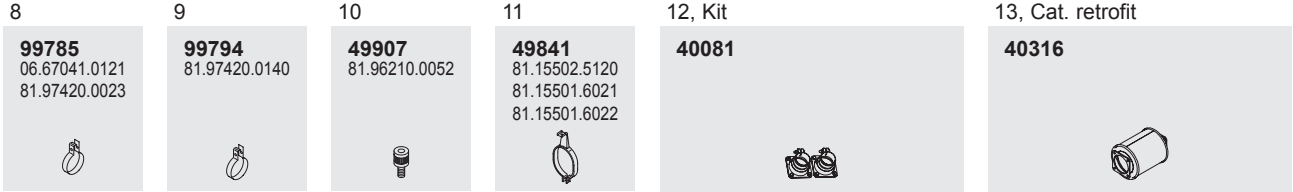

Mounting Parts

Horizontal
LHD
Standard moun-
ting