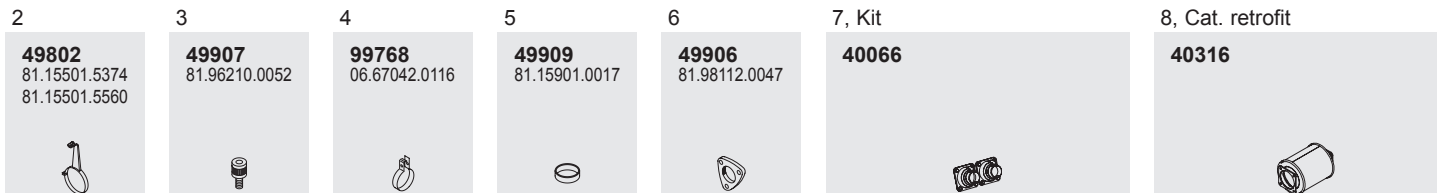

**M10**  
  
24 ton  
24/90 →  
FVL

**Front pipe**

**Silencer**

**Tail pipe**

**Mounting Parts**

Horizontal  
LHD  
Standard moun-  
ting

Manufacturers part number are quoted for reference only

**Type**