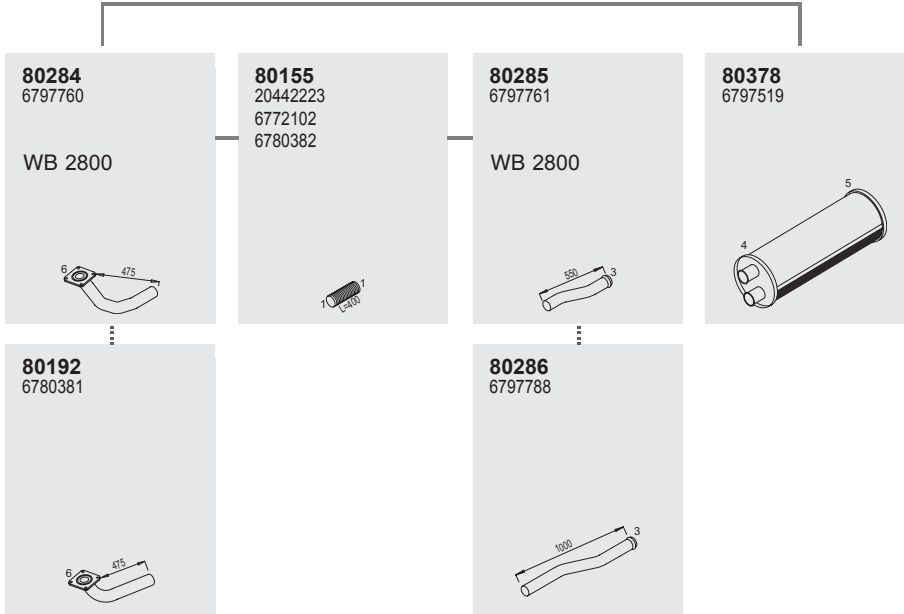

Type

TD61 engine
400000 ▶CHno
495167
1985 → 1992
B100000 ▶CHno
B166079
→ 1995
Built in Belgium
FL608
FL609
FL610
FL611

Page 1/2

Front pipe

Silencer