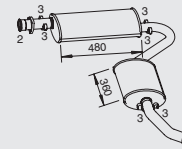

33355
1323739080

LHD
M10, V4