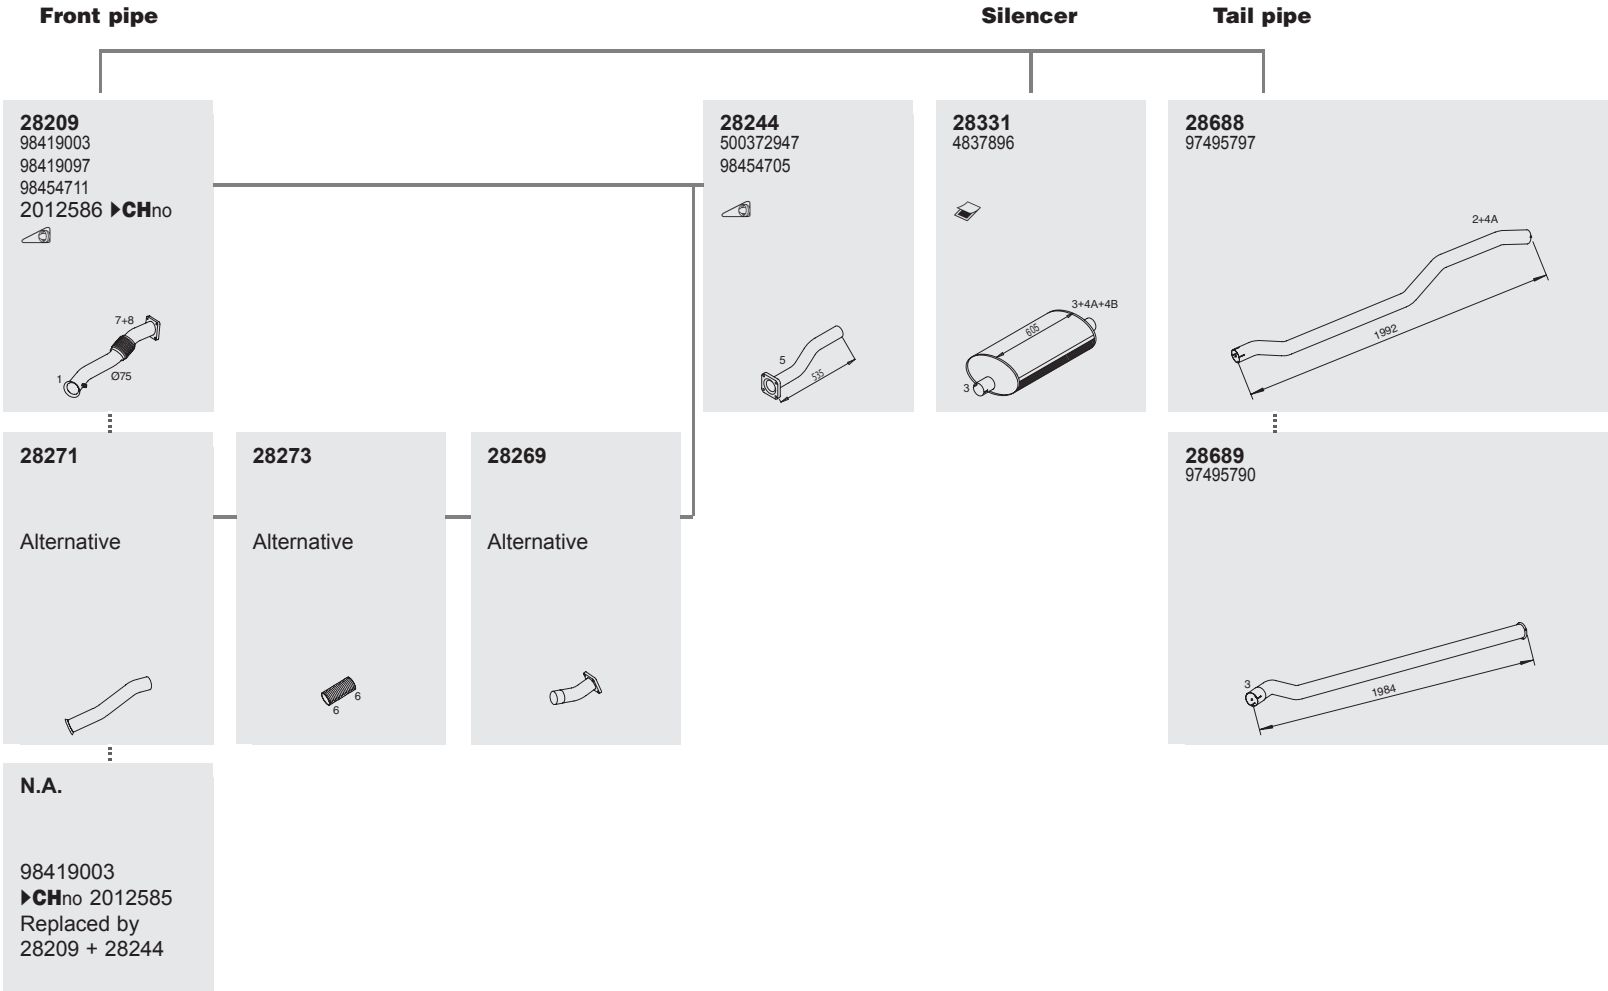

Manufacturers part number are quoted for reference only

Type
WB 3690, 4185
Rear outlet
80 E15
80 E18

Mounting Parts

1, (x2) 68804 8540133 	2 99775 	3 50945 8572665 61597491 	4A 28901 93806171 93809649 93818454 	4B 28837 98415197 	5 28806 98420236 99463466 	6 99277T 	7 29803 98497790 	8 51845 98497795 98497798 99479771

Horizontal
RHD
Standard mounting