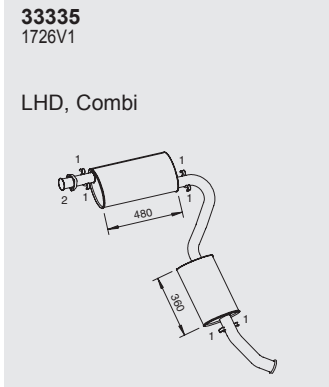

Silencer

Horizontal
LHD
Standard mounting