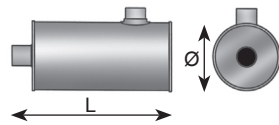

Dinex					
ALU	HP	L mm	Ø	Inlet	Outlet
40303	150-250	710	297	89,0 OD	89,0 OD