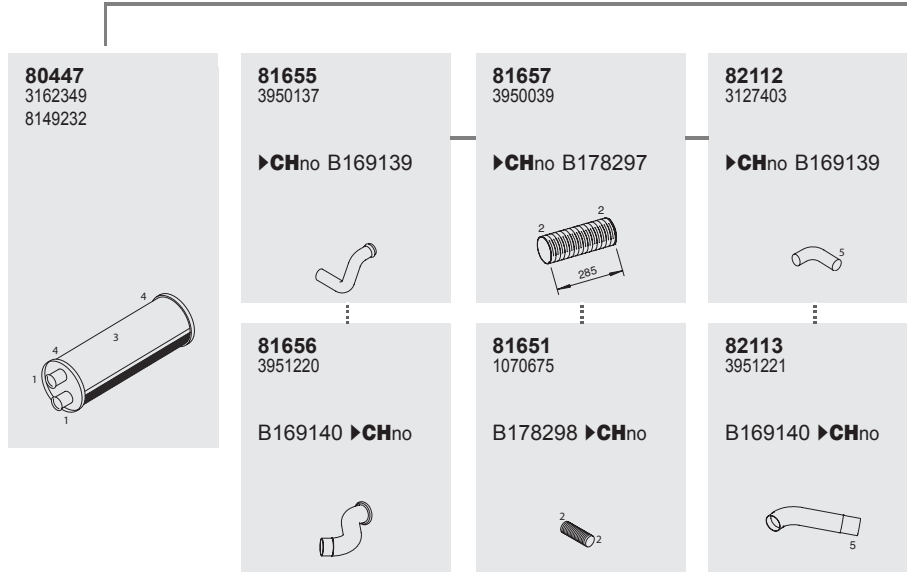

Manufacturers part number are quoted for reference only

Type

B166080 ▶CHno
1996 →
Built in Belgium

- FL616
- FL617
- FL618
- FL619
- FL620
- FL621
- FL622
- FL623
- FL624
- FL625
- FL626

Page 2/2

Silencer