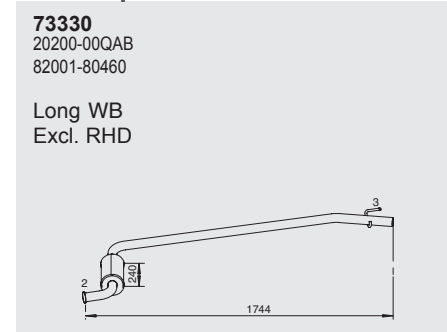

Series PRIMASTAR

System No.: 362000002

Type

1,9 Ltr. dCi
80/100 HP
F9Q

Front pipe

Silencer

Mounting Parts

Horizontal
LHD/RHD
Standard moun-
ting