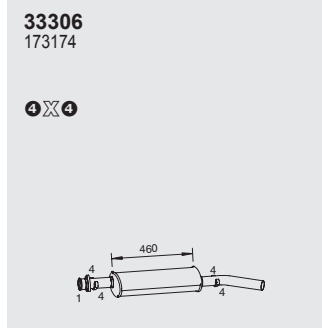

Silencer

Mounting Parts

Horizontal
LHD
Standard mounting