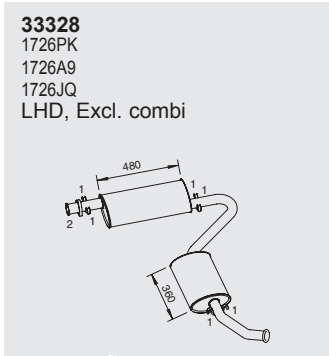

Silencer

Horizontal
LHD
Standard mounting