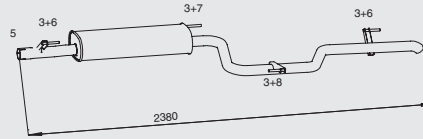

56310

638.490.1315

Mounting Parts

1

56801
202.490.0641

2

56802
000.492.0381

3

50984
202.492.0344
202.492.0444
202.493.0344

4

56814
638.490.2640

5

99064
124.490.0141
901.490.0041

6

56808
638.490.1740

7

56805
638.490.2540

8

56807
638.490.1940

Horizontal
LHD
Standard mounting