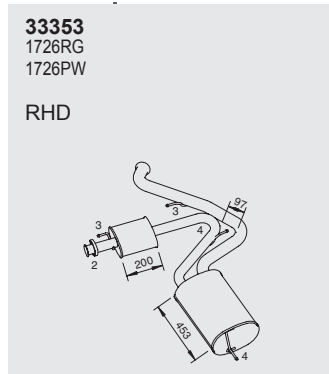

Type

2,8 ltr. HDI
Turbo Diesel
SOFIM
02/2002 →

Front pipe

Silencer

Mounting Parts

Horizontal
LHD
Standard mounting