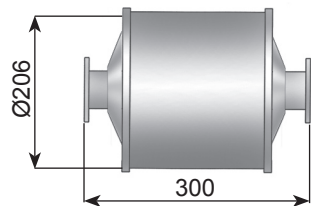

3,5-8 Ltr.

Dinex
INOX
40316

Dinex	INOX	Pipe OD	Adapter ID
40066	65,0	66,0	
40076	75,0	76,0	
40077	76,0	77,0	
40081	80,0	81,0	
40090	89,0	90,0	
40091	90,0	91,0	
40101	100,0	101,0	
40102	101,6	102,5