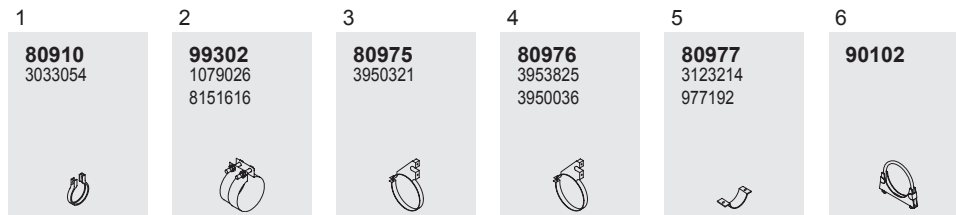

Mounting Parts

Vertical
LHD/RHD
Standard moun-
ting