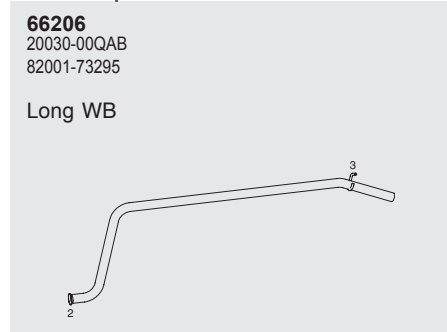

Series PRIMASTAR

System No.: 362000002

Type

1,9 Ltr. dCi
80/100 HP
F9Q

Front pipe

Silencer

Mounting Parts

Horizontal
LHD/RHD
Standard moun-
ting