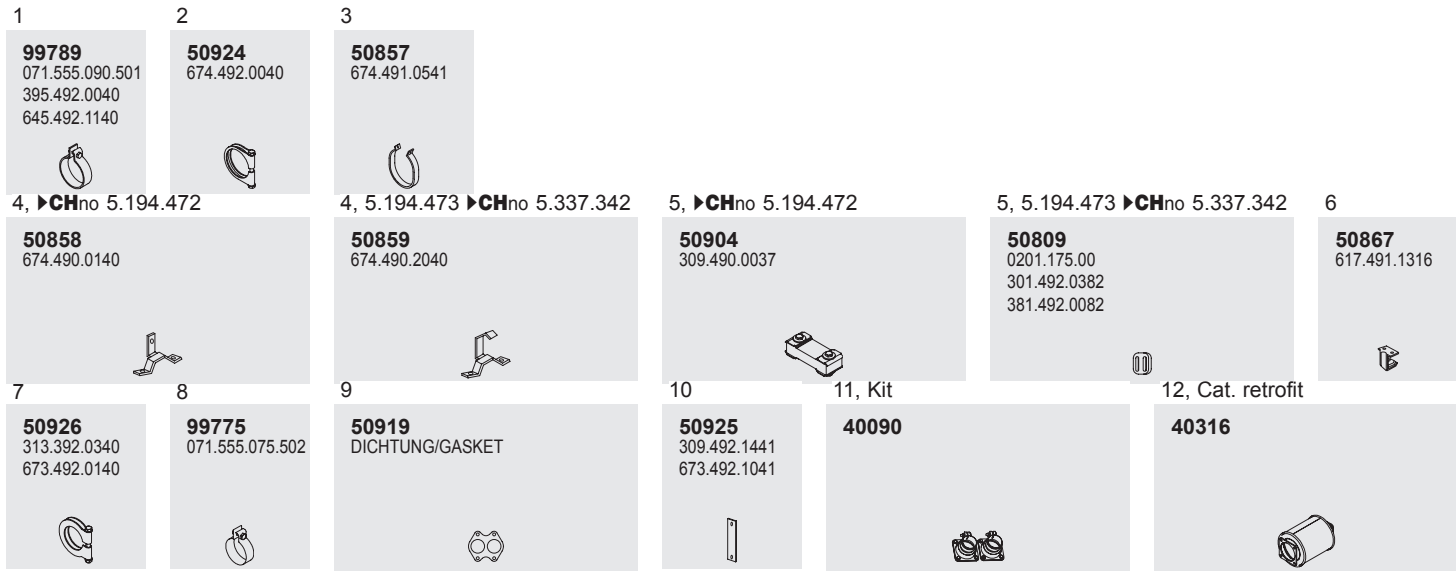

Horizontal
LHD
Standard moun-
ting