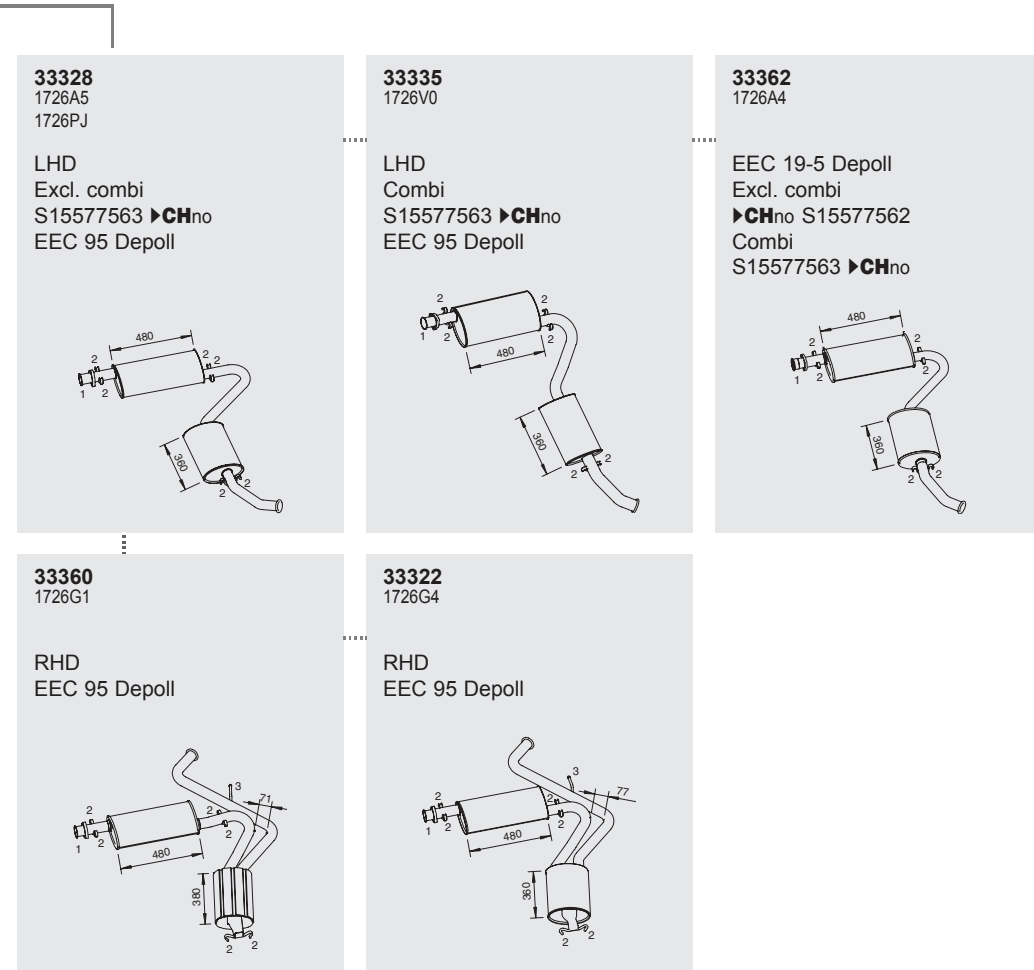

Type

2,5 ltr. (TDI)
Turbo Diesel
DJ5TED
→ 02/2002

Front pipe

Silencer

Mounting Parts

Horizontal
LHD/RHD
Standard moun-
ting

Manufacturers part number are quoted for reference only