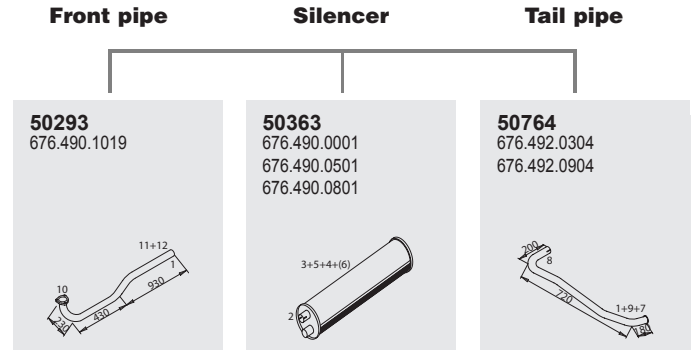

Manufacturers part number are quoted for reference only

Type	BM
▶CHno 5.337.342	676.201
	676.202
817 L	676.203
817 LS	676.204
1117 L	676.212
1117 LS	676.213
	676.214
	676.224
1120 L	676.225
1317 L	676.232
1320 L	676.233
1324 L	676.234
1517 L	676.235
	676.250
	676.251
1120 L	676.252
1317 LS	676.253
1320 LS	676.256
	676.257
	677.212
	677.213
	677.214
	677.232
	677.233
	677.234
	677.235
	677.252
	677.253
	677.256
	677.257

Mounting Parts

1 99789 071.555.090.501 395.492.0040 645.492.1140 	2 50924 674.492.0040 	3 50857 674.491.0541 	4, ▶CHno 5.194.472 50904 309.490.0037
4, 5.194.473 ▶CHno 50809 0201.175.00 301.492.0382 381.492.0082 	5, ▶CHno 5.194.472 50858 674.490.0140 	5, 5.194.473 ▶CHno 50859 674.490.2040 	6, 5.194.473 ▶CHno 50867 617.491.1316
7 50904 309.490.0037 	8 50927 676.492.0040 	9 50925 309.492.1441 673.492.1041 	10 50913 0201.141.00 0201.178.00 350.492.0080
Horizontal LHD Standard mounting	11, Kit 40090 	12, Cat. retrofit 40316