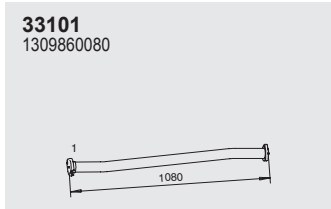

Manufacturers part number are quoted for reference only

Type

1,9 ltr.
Turbo Diesel
M2, 1930 TD

2,5 ltr.
Turbo Diesel
M5, 2500 TD
M6, 2500 TD EGR
1994 → 2001

Front pipe