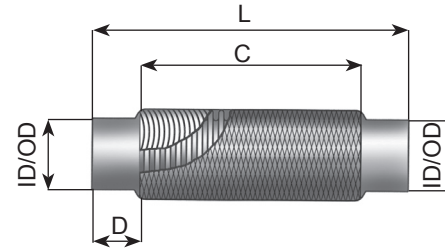

With innerliner

Dinex				
INOX	L mm	ID/OD mm	C mm	D mm
95342	275	51,5 (OD)	215	30
95352	300	64,5 (ID)	200	50
95353	375	76,0 (ID)	275	50
95354	375	90,0 (ID)	275	50