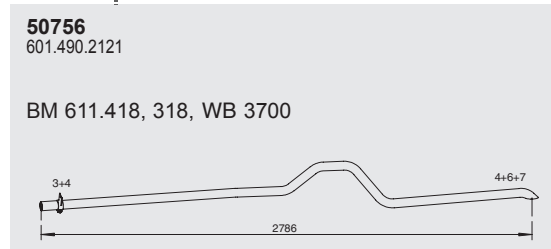

Mounting Parts

Horizontal
LHD
Standard moun-
ting