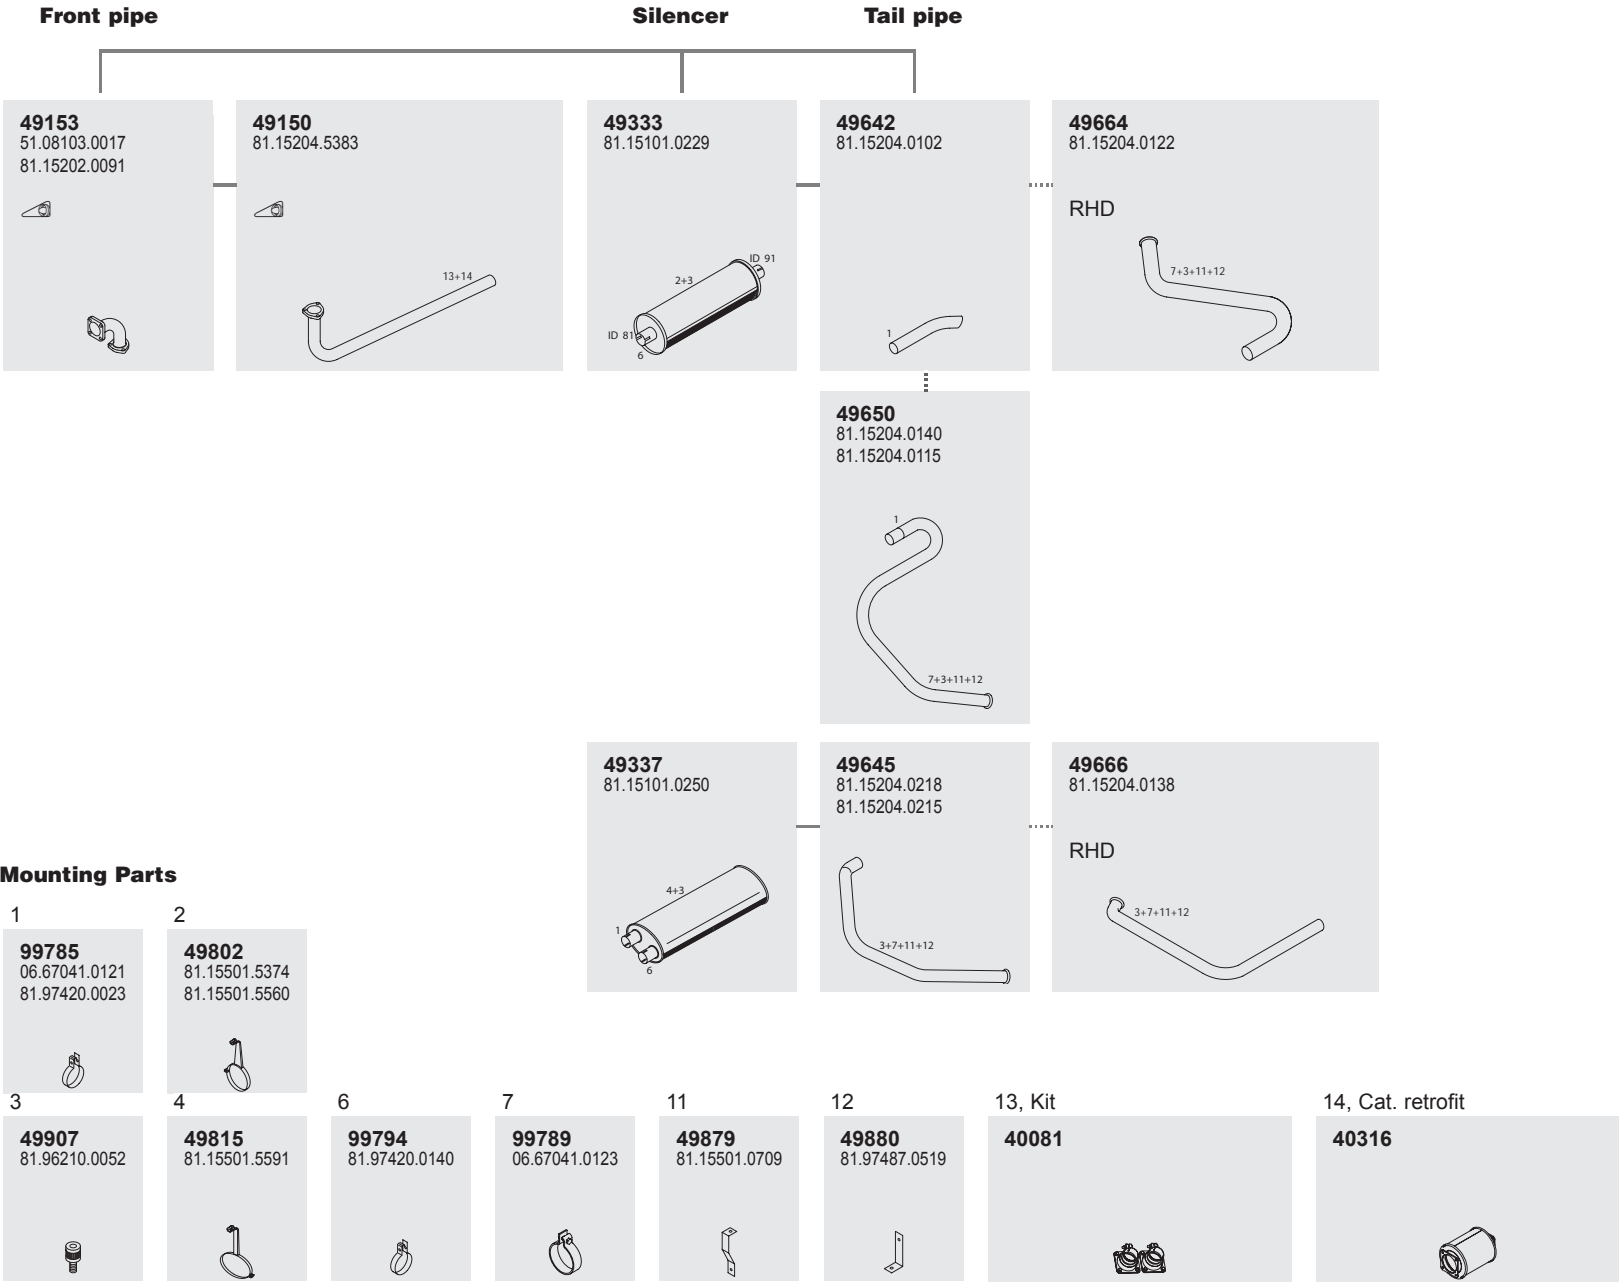

Manufacturers part number are quoted for reference only

Type

D0826
TF/LF/01/02
turbo

M01
12/13 ton
24/88 →
F

M02
12/13 ton
24/88 →
FL

M03
14/15 ton
31/88 →
F

M04
14/15 ton
19/88 →
FL

M05
17/18 ton
33/88 →
F

M06
17/18 ton
11/88 →
FL

M09
 24 ton
33/89 →
FNL

M10
 24 ton
24/90 →
FVL

Horizontal
LHD
Standard moun-
ting