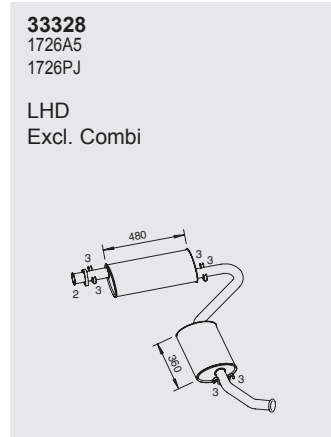

Silencer

Mounting Parts

Horizontal
LHD/RHD
Standard moun-
ting