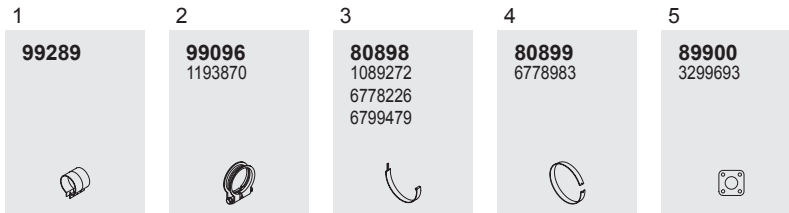

Mounting Parts

Vertical
LHD/RHD
Standard moun-
ting