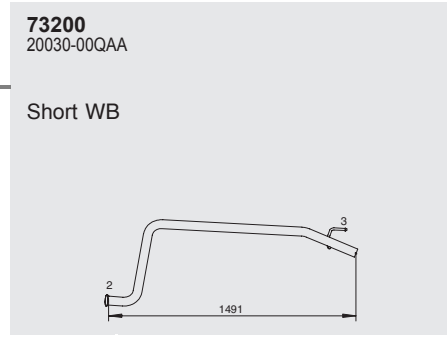

Series PRIMASTAR

System No.: 362000002

Type

1,9 Ltr. dCi
80/100 HP
F9Q

Front pipe

Silencer

Mounting Parts

Horizontal
LHD/RHD
Standard moun-
ting